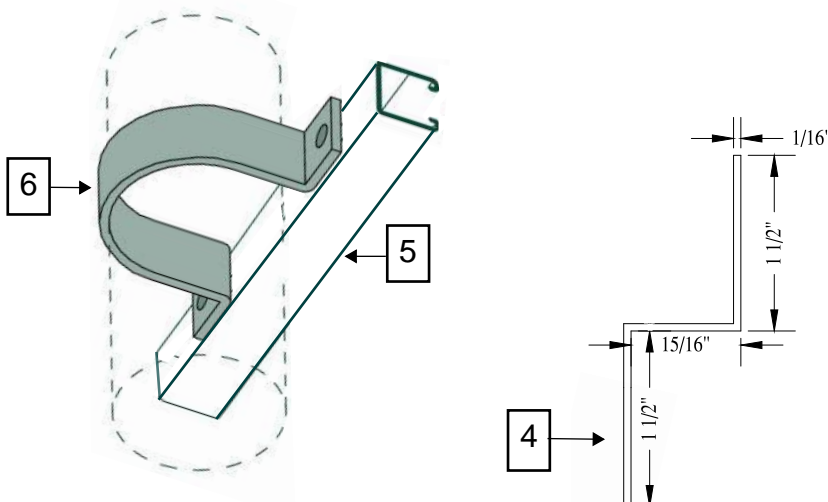

#7 - Windscreen

- Privascreen windscreen can be hung from the back of system to conceal hardware.