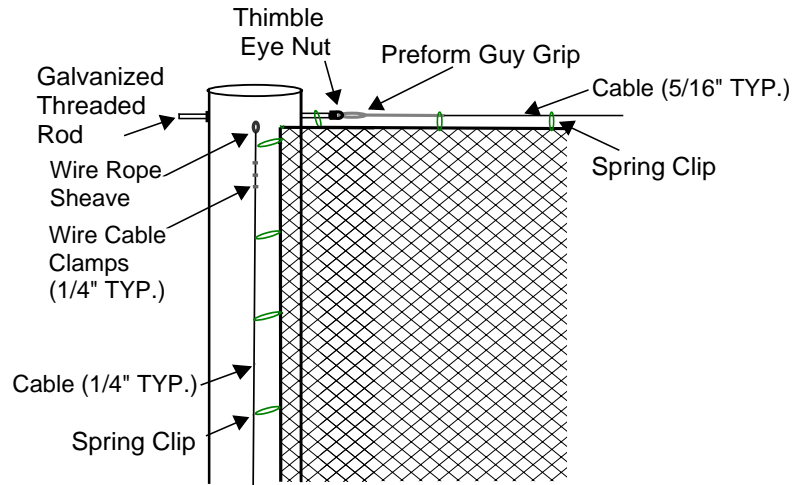

*Designed for safety. Built for fun.*

**Detail A**

**Additional Notes:**

- Features steel poles with Stealth Black paint
- Pole sizes & footing based on soil conditions & wind loads
- Fusion wall posts set 4' OC max
- Drawings not to scale

*Designed for safety. Built for fun.*

Side View

**#1 - 3/4" Severe Weather AWPA compliant Treated Sheathing**

- Primed & Painted with extreme conditions exterior paint.

**#2 - 3" High Impact Foam**

- Density: 1.50 pcf
- Impression Load: 25% 75-85, 65% 128-145 Support Factor 65/25 1.7mm
- Rebound %: 40-48%
- Tear Resistance: 1.5 - 2.5 lbs/in
- Static Fatigue: <35% % Loss @ 25% ILD

**#4 Zeus Clip**

- Attached with 1" Galvanized Screw to Plywood
- Overlaps UNISTRUT between posts

**#5 UNISTRUT**

- 1 5/8" x 13/16" Slotted Standard
- 2 UNISTRUT's per pad

**#6 - 2 Hole Pipe Strap**

- Attached to UNISTRUT w/ Galvanized Bolt and Nut