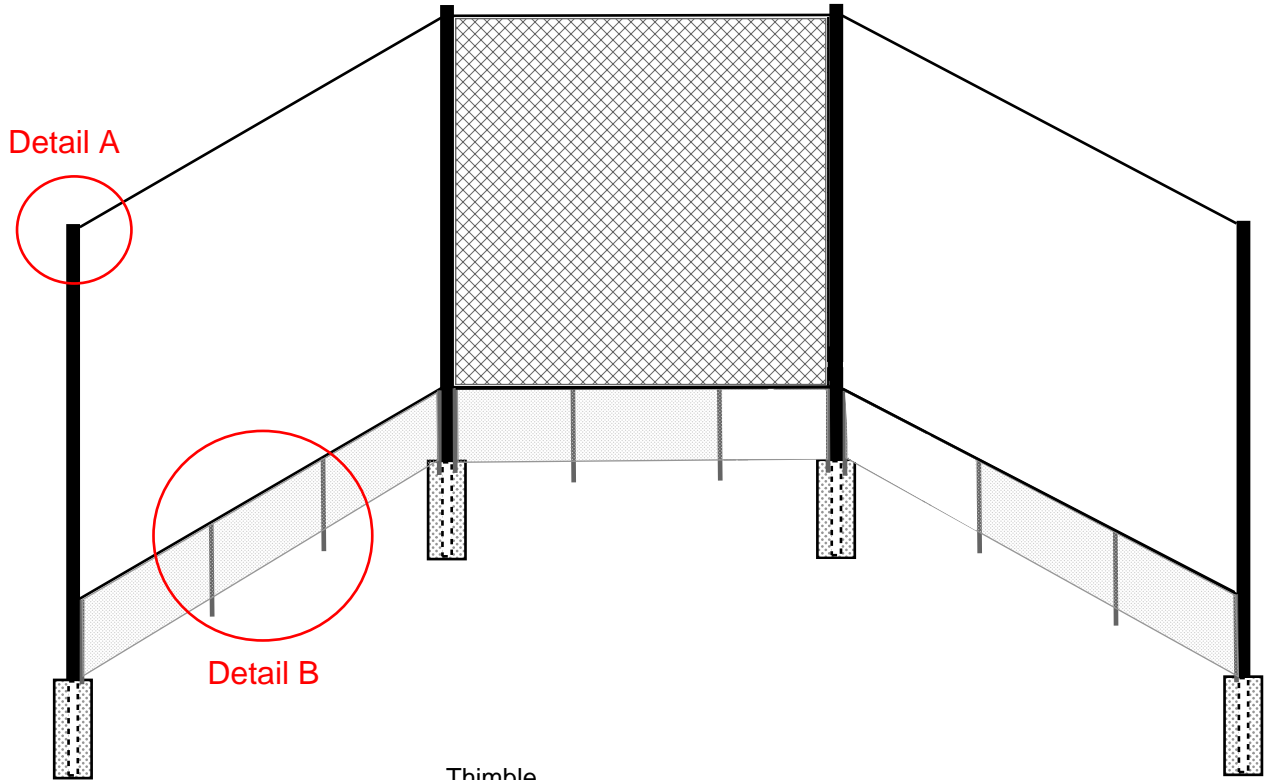

*Designed for safety. Built for fun.*

**Detail A**

**Additional Notes:**

- Features steel poles with Stealth Black paint
- Pole sizes & footing based on soil conditions & wind loads
- Fusion wall posts set 4' OC max
- Drawings not to scale

*Designed for safety. Built for fun.*

Side View

**#1 - 3/4" Severe Weather AWPA compliant Treated Sheathing**

- Primed & Painted with extreme conditions exterior paint.

**#2 - 3" High Impact Foam**

- Density: 1.50 pcf
- Impression Load: 25% 75-85, 65% 128-145 Support Factor 65/25 1.7mm
- Rebound %: 40-48%
- Tear Resistance: 1.5 - 2.5 lbs/in
- Static Fatigue: <35% % Loss @ 25% ILD

**#4 Zeus Clip**

- Attached with 1" Galvanized Screw to Plywood
- Overlaps UNISTRUT between posts

**#5 UNISTRUT**

- 1 5/8" x 13/16" Slotted Standard
- 2 UNISTRUT's per pad

**#6 - 2 Hole Pipe Strap**

- Attached to UNISTRUT w/ Galvanized Bolt and Nut