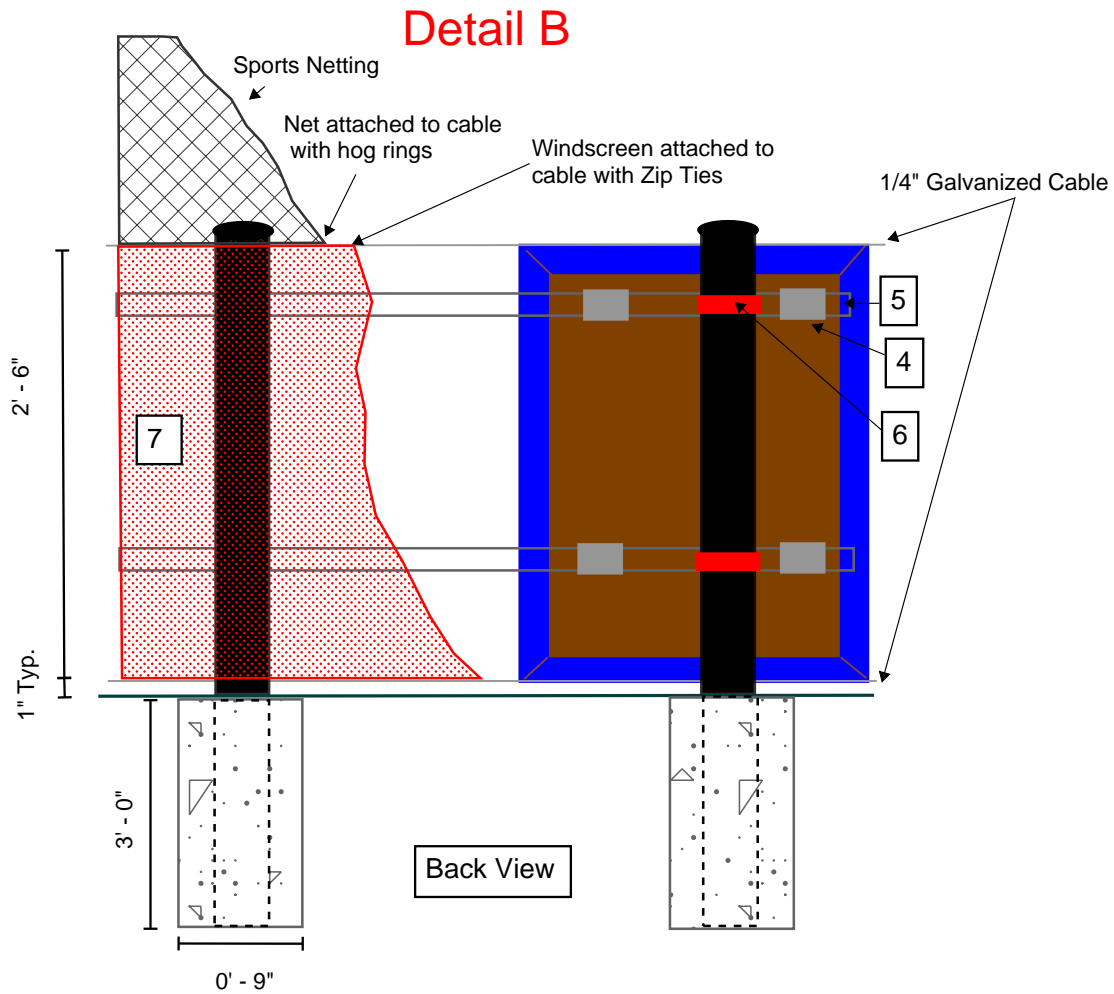

Designed for safety. Built for fun.