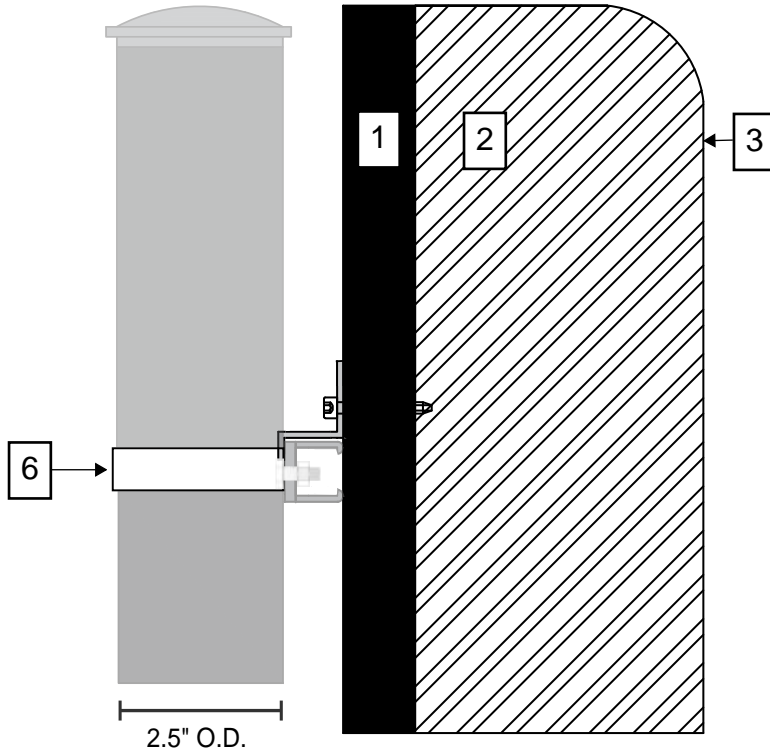

*Designed for safety. Built for fun.*

**Detail A**

**Additional Notes:**

- Features steel poles with Stealth Black paint
- Pole sizes & footing based on soil conditions & wind loads
- Fusion wall posts set 4' OC max
- Drawings not to scale

*Designed for safety. Built for fun.*

Side View

**#1 - 3/4" Severe Weather AWPA compliant Treated Sheathing**

- Primed & Painted with extreme conditions exterior paint.

**#2 - 3" High Impact Foam**

- Density: 1.50 pcf
- Impression Load: 25% 75-85, 65% 128-145 Support Factor 65/25 1.7mm
- Rebound %: 40-48%
- Tear Resistance: 1.5 - 2.5 lbs/in
- Static Fatigue: <35% % Loss @ 25% ILD

**#3 - Advantage MVP Vinyl**

- 18.5oz/ sq yd
- 3000+ hour UV resistance
- Emboss: Course Matte
- Construction: 9 x 9, 1000 x 1000 Denier
- Tongue Tear: 100 x 100 lbs / 1"
- Grab Tensile: 375 x 375 lbs / 1"
- Adhesion: 26lbs / 2"
- Meets CAL117-2013 Flammability Test
- Abrasion: 1000 Cycles
- Rot, Mildew & Fungus Resistant
- Available in 18 Color Choices

**#4 Zeus Clip**

- Attached with 1" Galvanized Screw to Plywood
- Overlaps UNISTRUT between posts

**#5 UNISTRUT**

- 1 5/8" x 13/16" Slotted Standard
- 2 UNISTRUT's per pad

**#6 - 2 Hole Pipe Strap**

- Attached to UNISTRUT w/ Galvanized Bolt and Nut