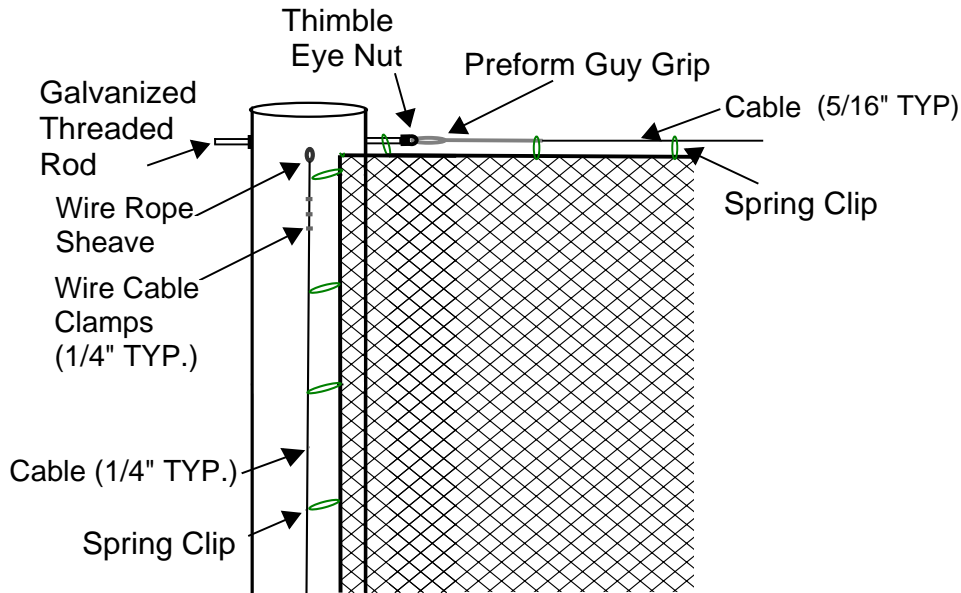

Designed for safety. Built for fun.

Detail A