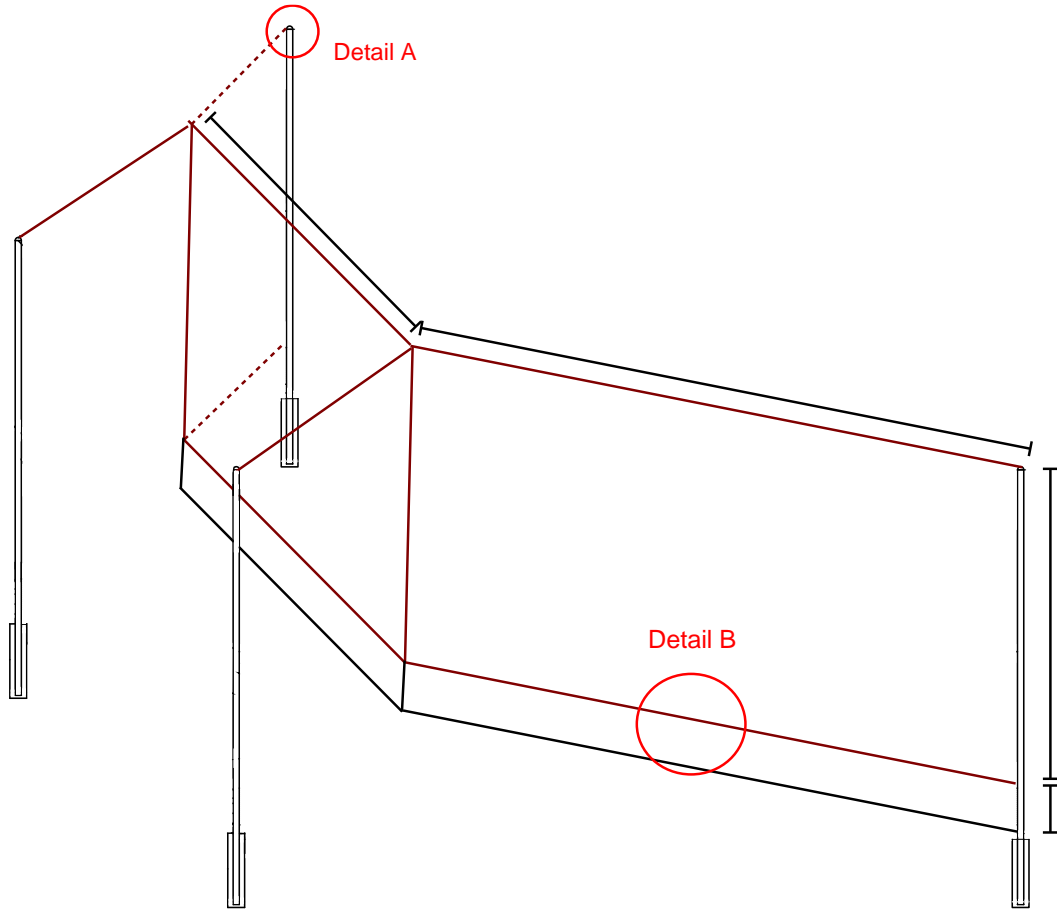

Designed for safety. Built for fun.

Additional Notes:

- Features steel poles with Stealth Black paint
- Pole sizes & footing based on soil conditions & wind loads
- Wall below installed by others
- Drawings not to scale