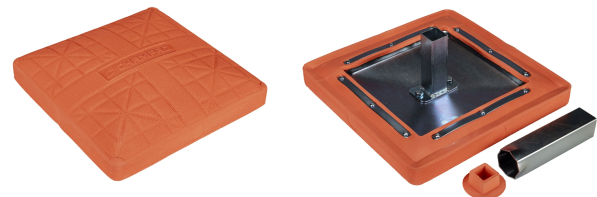

*Designed for safety. Built for fun.*

**Champro "Hall" Molded Bases**  
**Sold as a set of 3**  
**B001PW2 - 18"x18"x3"**  
**B001PW1 - 15"x15"x3"**

Brute-strength, pebble embossed, UV-resistant, molded white rubber pro-style base.  
 Heavy-duty PU foam pad.  
 Rust-resistant, powder-coated, triple reinforced welded steel anchor system & stanchion pan.  
 Reinforced side walls are built for extreme use.  
 Ground anchors & base plugs included.

**Champro Hall Orange Molded Base**  
**Sold individually**  
**B001POR - 15"x15"x3"**

Brute-strength, pebble-embossed, UV-resistant, molded orange rubber pro-style base.  
 Heavy-duty PU foam pad.  
 Rust-resistant, powder-coated, triple reinforced welded steel anchor system & stanchion pan.  
 Reinforced side walls are built for extreme use.  
 Ground anchors & base plugs included.

**Champro Molded Pro Style Bases (set of 3)**  
**Sold as a set of 3**  
**B001X - 15"x15"x3"**

Pebble-embossed, UV-resistant molded rubber pro-style base.  
 Heavy-duty PU foam pad.  
 Reinforced side walls won't collapse even with extreme use.  
 Rust-resistant, nickle-plated, triple reinforced steel anchor system & stanchion pan.  
 Ground anchors & base plugs included.

*Designed for safety. Built for fun.*

**Champro In-Ground Double 1st Base  
B004**

Orange/white base with all-rubber construction enhances safety.  
Tough pebble embossed, US-resistant top prevents metal spikes from slipping.  
Pillar construction provides stability & horizontal flexibility.  
Steel double anchor system & rubber base plugs included.