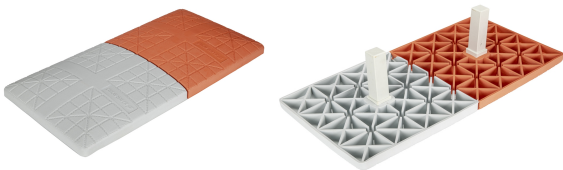

*Designed for safety. Built for fun.*

**Champro "Hall" Molded Bases**  
**Sold as a set of 3**  
**B001PW2 - 18"x18"x3"**  
**B001PW1 - 15"x15"x3"**

Brute-strength, pebble embossed, UV-resistant, molded white rubber pro-style base.  
 Heavy-duty PU foam pad.  
 Rust-resistant, powder-coated, triple reinforced welded steel anchor system & stanchion pan.  
 Reinforced side walls are built for extreme use.  
 Ground anchors & base plugs included.

**Champro Hall Orange Molded Base**  
**Sold individually**  
**B001POR - 15"x15"x3"**

Brute-strength, pebble-embossed, UV-resistant, molded orange rubber pro-style base.  
 Heavy-duty PU foam pad.  
 Rust-resistant, powder-coated, triple reinforced welded steel anchor system & stanchion pan.  
 Reinforced side walls are built for extreme use.  
 Ground anchors & base plugs included.

**Champro Molded Pro Style Bases (set of 3)**  
**Sold as a set of 3**  
**B001X - 15"x15"x3"**

Pebble-embossed, UV-resistant molded rubber pro-style base.  
 Heavy-duty PU foam pad.  
 Reinforced side walls won't collapse even with extreme use.  
 Rust-resistant, nickle-plated, triple reinforced steel anchor system & stanchion pan.  
 Ground anchors & base plugs included.

*Designed for safety. Built for fun.*

**Champro In-Ground Double 1st Base  
B004**

Orange/white base with all-rubber construction enhances safety.  
Tough pebble embossed, US-resistant top prevents metal spikes from slipping.  
Pillar construction provides stability & horizontal flexibility.  
Steel double anchor system & rubber base plugs included.