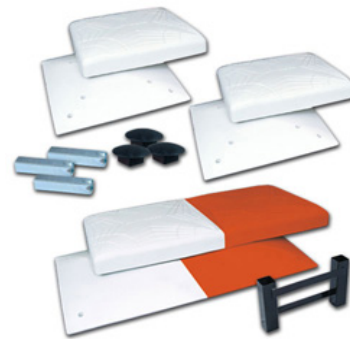

**Champro Dislodging Base Set
Sold as a set
B072S**

Set includes 2 dislodging bases & 1 dislodging double first base.
Official 15"x15" size to meet Little League requirements.
Heavy-duty all-rubber pad
Steel double anchor system
2 plugs included.