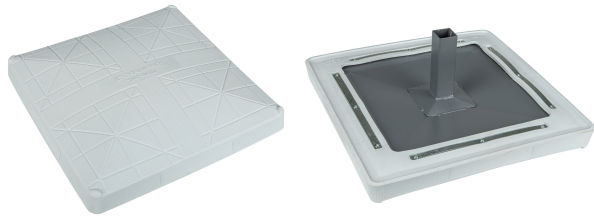

*Designed for safety. Built for fun.*

**Champro "Hall" Molded Bases**  
**Sold as a set of 3**  
**B001PW2 - 18"x18"x3"**  
**B001PW1 - 15"x15"x3"**

Brute-strength, pebble embossed, UV-resistant, molded white rubber pro-style base.  
 Heavy-duty PU foam pad.  
 Rust-resistant, powder-coated, triple reinforced welded steel anchor system & stanchion pan.  
 Reinforced side walls are built for extreme use.  
 Ground anchors & base plugs included.

**Champro Hall Orange Molded Base**  
**Sold individually**  
**B001POR - 15"x15"x3"**

Brute-strength, pebble-embossed, UV-resistant, molded orange rubber pro-style base.  
 Heavy-duty PU foam pad.  
 Rust-resistant, powder-coated, triple reinforced welded steel anchor system & stanchion pan.  
 Reinforced side walls are built for extreme use.  
 Ground anchors & base plugs included.

**Champro Molded Pro Style Bases (set of 3)**  
**Sold as a set of 3**  
**B001X - 15"x15"x3"**

Pebble-embossed, UV-resistant molded rubber pro-style base.  
 Heavy-duty PU foam pad.  
 Reinforced side walls won't collapse even with extreme use.  
 Rust-resistant, nickle-plated, triple reinforced steel anchor system & stanchion pan.  
 Ground anchors & base plugs included.

*Designed for safety. Built for fun.*

**Champro In-Ground Double 1st Base  
B004**

Orange/white base with all-rubber construction enhances safety.  
Tough pebble embossed, US-resistant top prevents metal spikes from slipping.  
Pillar construction provides stability & horizontal flexibility.  
Steel double anchor system & rubber base plugs included.