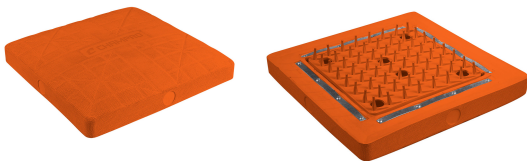

**Champro Hall Orange Molded Base**  
**Sold individually**  
**B001POR - 15"x15"x3"**

Brute-strength, pebble-embossed, UV-resistant, molded orange rubber pro-style base.  
 Heavy-duty PU foam pad.  
 Rust-resistant, powder-coated, triple reinforced welded steel anchor system & stanchion pan.  
 Reinforced side walls are built for extreme use.  
 Ground anchors & base plugs included.

**Champro Pro Style Orange Base**  
**Sold Individually**  
**B003 - 15"x15"x3"**

Pebble-embossed, UV-resistant molded rubber pro-style base.  
 Heavy-duty PU foam pad.  
 Reinforced side walls won't collapse even with extreme use.  
 Rust-resistant, nickle-plated, triple reinforced steel anchor system & stanchion pan.  
 Ground anchors & base plugs included.

*Designed for safety. Built for fun.*

**Champro In-Ground Double 1st Base  
B004**

Orange/white base with all-rubber construction enhances safety.  
Tough pebble embossed, US-resistant top prevents metal spikes from slipping.  
Pillar construction provides stability & horizontal flexibility.  
Steel double anchor system & rubber base plugs included.

**Champro Spyder Base  
Sold as a set of 3  
B001TW - 15"x15"x3"**

Pebble-embossed, UV resistant molded white rubber pro-style base.  
Heavy-duty P.U. foam pad.  
Reinforced side walls are built for extreme use.  
Durable, rubber spike system provides traction on turf fields.  
Designed for all levels of play.