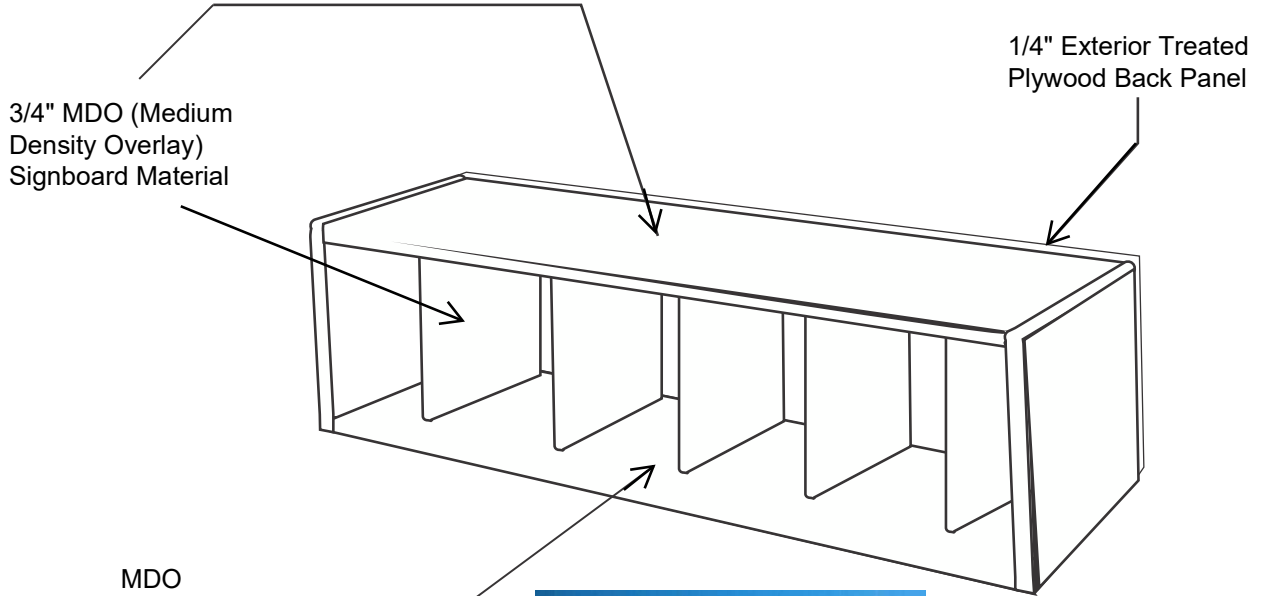

Designed for safety. Built for fun.

6-111

* Images not to scale

(4 Helmet Rack Shown)

Proprietary Notice
Information within this document is the property of PYT Sports Inc. Any reproduction, in part or as a whole, without the written permission of PYT Sports Inc. is strictly prohibited

*Includes hardware for concrete block attachment. Fence attachment option (upgraded 1/2" MDO back and fence attachment hardware) is also available upon request at a minimal fee.

Painted With Two Coats Of Exterior Enamel Paint
Mounting Styles Available For: Concrete Block, Wood Or Fence Dugouts
No Assembly Required
Each Order Includes One Can of "Touch Up" Paint For Post Installation