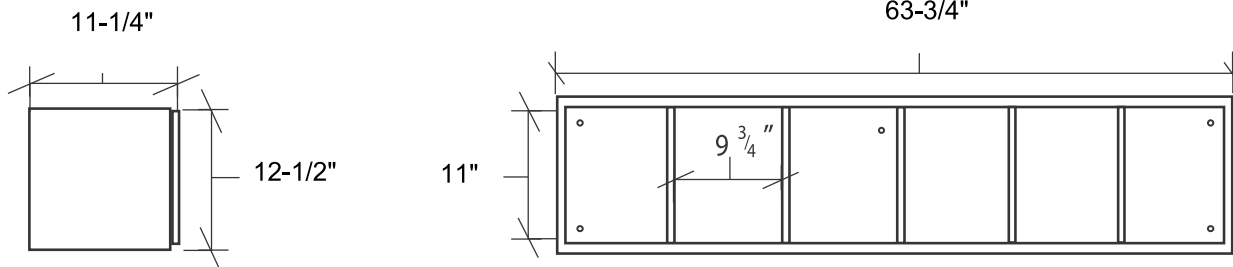

Designed for safety. Built for fun.

6-111

* Images not to scale

(4 Helmet Rack Shown)

Proprietary Notice
Information within this document is the property of PYT Sports Inc. Any reproduction, in part or as a whole, without the written permission of PYT Sports Inc. is strictly prohibited

*Includes hardware for concrete block attachment. Fence attachment option (upgraded 1/2" MDO back and fence attachment hardware) is also available upon request at a minimal fee.

Painted With Two Coats Of Exterior Enamel Paint
Mounting Styles Available For: Concrete Block, Wood Or Fence Dugouts
No Assembly Required
Each Order Includes One Can of "Touch Up" Paint For Post Installation