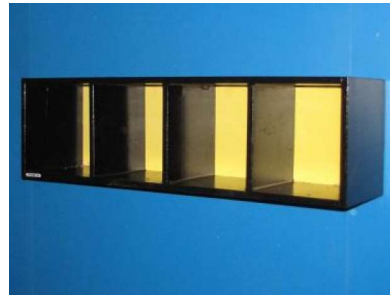

Designed for safety. Built for fun.

6-111

* Images not to scale

(4 Helmet Rack Shown)

Proprietary Notice
Information within this document is the property of PYT Sports Inc. Any reproduction, in part or as a whole, without the written permission of PYT Sports Inc. is strictly prohibited

*Includes hardware for concrete block attachment. Fence attachment option (upgraded 1/2" MDO back and fence attachment hardware) is also available upon request at a minimal fee.

Painted With Two Coats Of Exterior Enamel Paint
Mounting Styles Available For: Concrete Block, Wood Or Fence Dugouts
No Assembly Required
Each Order Includes One Can of "Touch Up" Paint For Post Installation