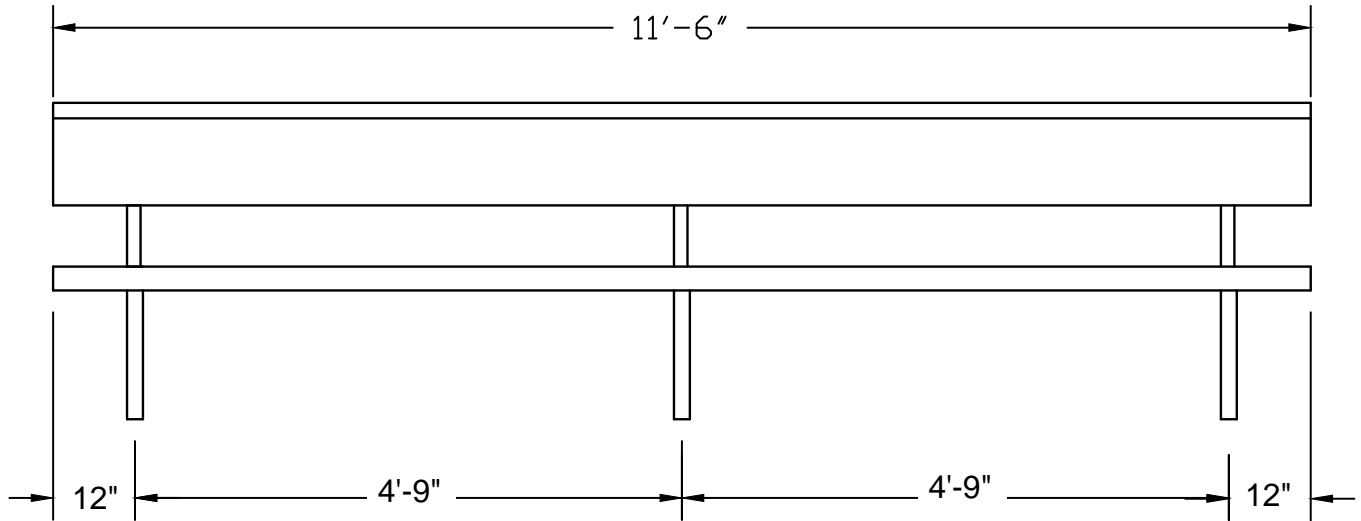

Designed for safety. Built for fun.

PLAN VIEW
NOT TO SCALE

GENERAL SPECIFICATIONS

- ALL ALUMINUM UNDERSTRUCTURE
- 2x10 ANODIZED SEAT PLANK
- 2x10 ANODIZED PLANK UPPER SEAT AREA
- 2x10 ANODIZED BACKREST PLANK
- RECOMMEND CONCRETE PAD FOR ANCHORAGE (BY OTHERS)

NET SEATING CAPACITY - 007

SIDE VIEW

11'-6" Players Bench W/Single Shelf