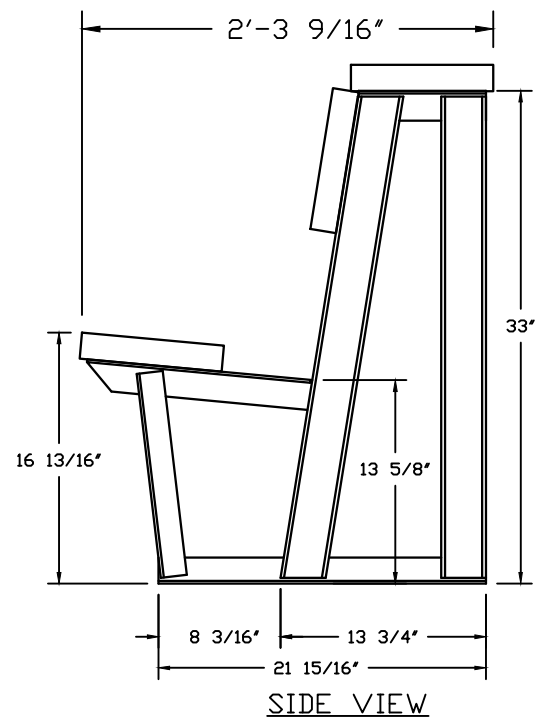

Designed for safety. Built for fun.

PLAN VIEW
NOT TO SCALE

GENERAL SPECIFICATIONS

- ALL ALUMINUM UNDERSTRUCTURE
- 2x10 ANODIZED SEAT PLANK
- 2x10 ANODIZED PLANK UPPER SEAT AREA
- 2x10 ANODIZED BACKREST PLANK
- RECOMMEND CONCRETE PAD FOR ANCHORAGE (BY OTHERS)

NET SEATING CAPACITY - 007

SIDE VIEW

11'-6" Players Bench W/Single Shelf