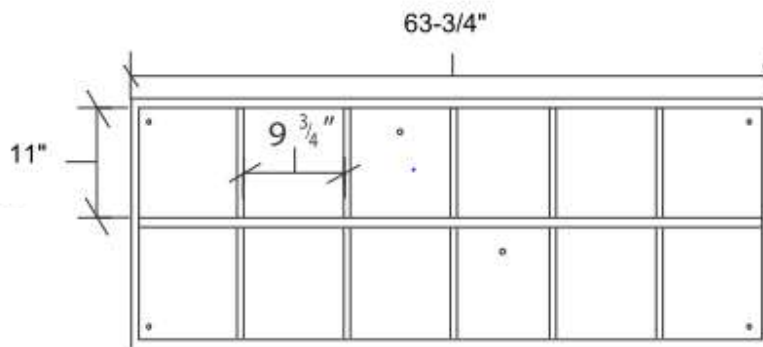

Designed for safety. Built for fun.

12 Helmet Combo Rack

SKU: 12-2C15

12 Helmet Combo Rack

Holds 12 softball or baseball helmets & 15 bats in a one piece unit. No assembly is required. Dugout storage rack is durable and made to be left up year round in any environment. Entire unit (except back panel) is made with 3/4" Medium Density Overlay (MDO) signboard material. Back panel is made with 1/4" Exterior Treated Plywood. Unit is painted in the color of your choice and includes hardware for concrete block dugout attachment. Fence attachment option (upgraded 1/2" MDO back and fence attachment hardware) is also available upon request at a minimal fee.

Combo rack is 2 Rows tall & 6 Cubbies wide for total dimension of 29-3/4" H x 63-3/4" W x 11-1/4" D

Boxes fit all helmets with or without facemasks and measure 11" Tall x 9-3/4" I.D. Cubbies.

12 Helmet 15 Bat Combo