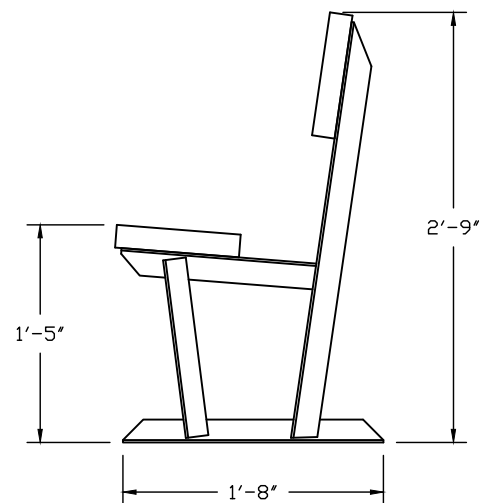

*Designed for safety. Built for fun.*

FRONT VIEW

GENERAL SPECIFICATIONS

- ALL ALUMINUM UNDERSTRUCTURE
- 2X10 ANODIZED SEATS
- 2X10 ANODIZED BACK REST
- RECOMMEND CONCRETE PAD FOR ANCHORAGE (BY OTHERS)
- CONCRETE ANCHORS BY OTHERS (3/8")