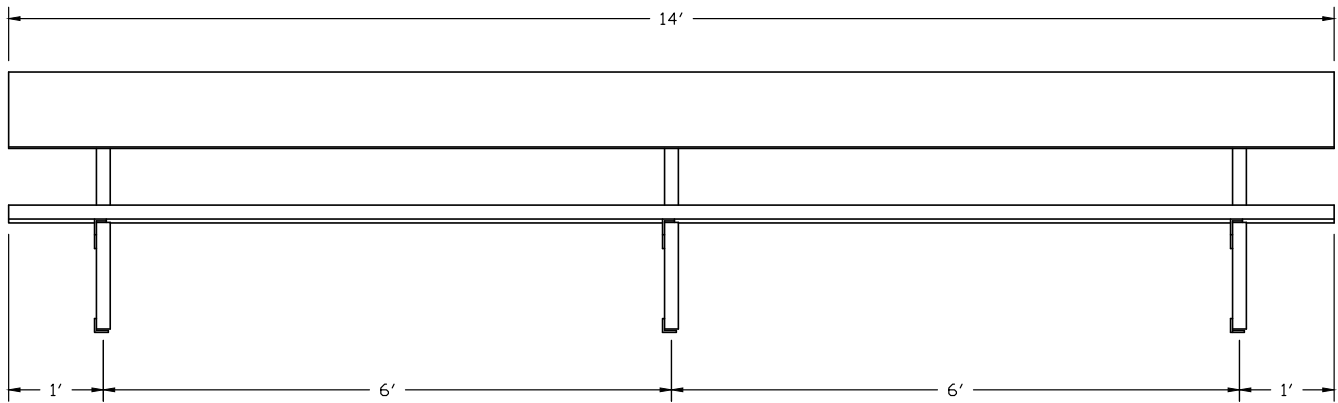

*Designed for safety. Built for fun.*

FRONT VIEW

GENERAL SPECIFICATIONS

- ALL ALUMINUM UNDERSTRUCTURE
- 2X10 ANODIZED SEATS
- 2X10 ANODIZED BACK REST
- RECOMMEND CONCRETE PAD FOR ANCHORAGE (BY OTHERS)
- CONCRETE ANCHORS BY OTHERS (3/8")