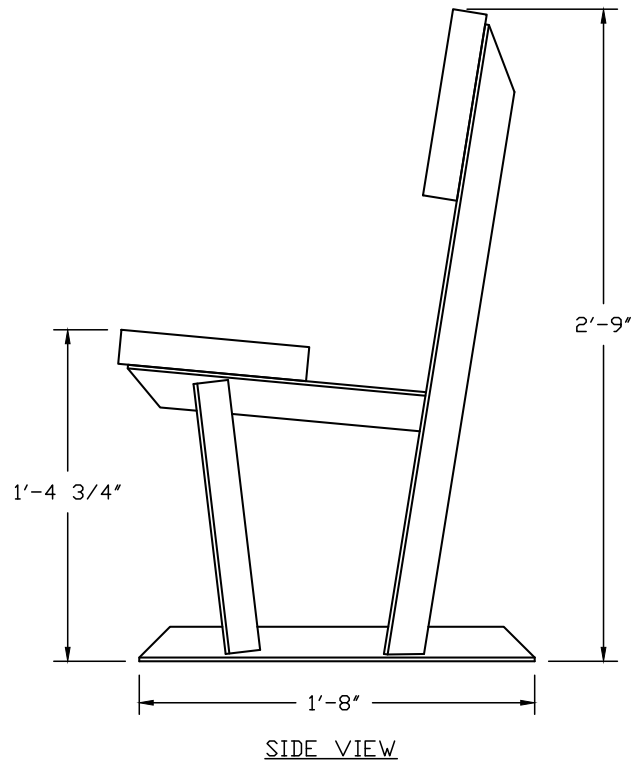

Designed for safety. Built for fun.

GENERAL SPECIFICATIONS

- ALL ALUMINUM UNDERSTRUCTURE
- 2x10 ANODIZED SEAT
- 2x10 ANODIZED BACKREST
- RECOMMEND CONCRETE PAD FOR ANCHORAGE
- CONCRETE ANCHORS BY OTHERS (3/8")

15' Players Bench W/Backrest