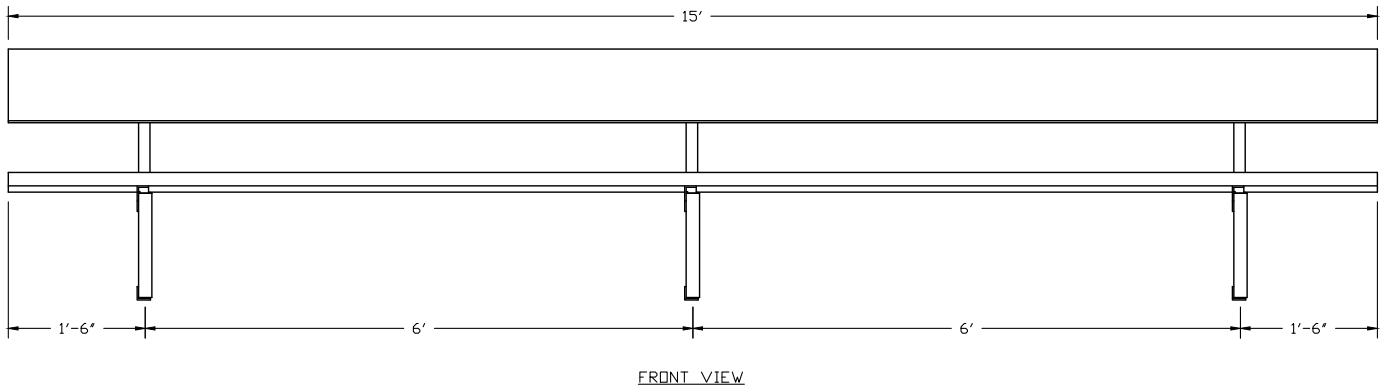

Designed for safety. Built for fun.

GENERAL SPECIFICATIONS

- ALL ALUMINUM UNDERSTRUCTURE
- 2x10 ANODIZED SEAT
- 2x10 ANODIZED BACKREST
- RECOMMEND CONCRETE PAD FOR ANCHORAGE
- CONCRETE ANCHORS BY OTHERS (3/8")