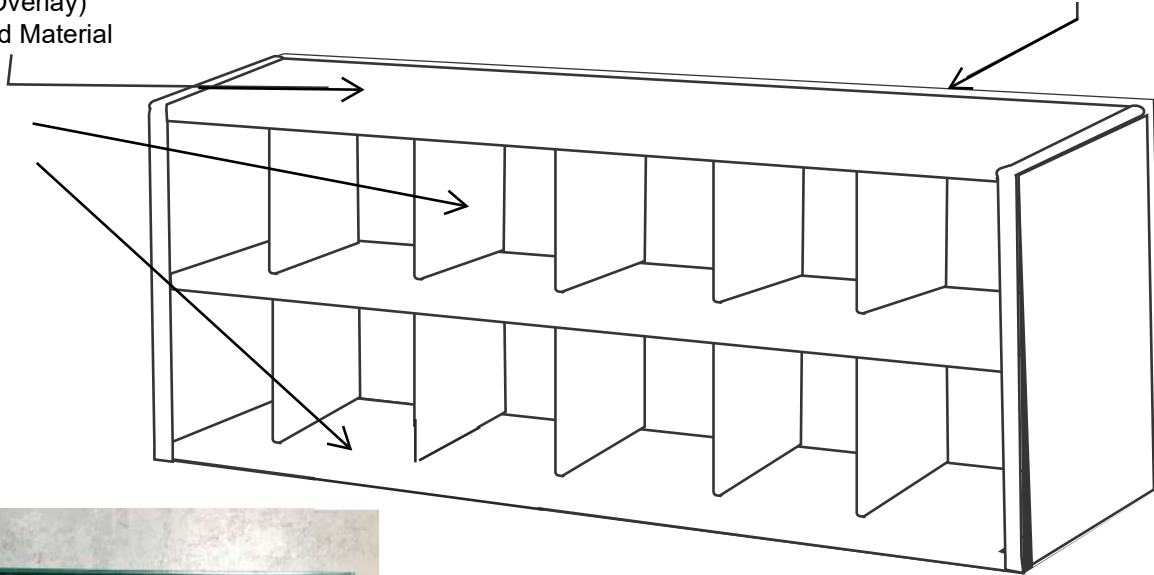

# 12-211

\* Images not to scale

3/4" MDO (Medium Density Overlay) Signboard Material

1/4" Exterior Treated Plywood Back Panel

11-1/4"

63-3/4"

**Proprietary Notice**

Information within this document is the property of PYT Sports Inc. Any reproduction, in part or as a whole, without the written permission of PYT Sports Inc. is strictly prohibited