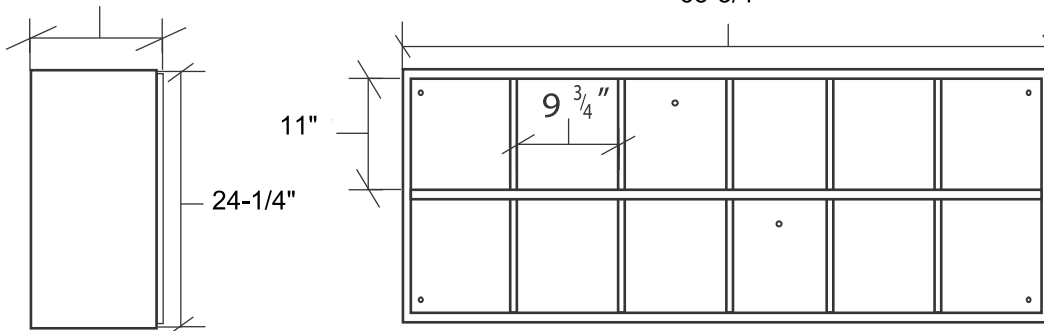

# 12-211

\* Images not to scale

3/4" MDO (Medium Density Overlay) Signboard Material

1/4" Exterior Treated Plywood Back Panel

11-1/4"

63-3/4"

**Proprietary Notice**

Information within this document is the property of PYT Sports Inc. Any reproduction, in part or as a whole, without the written permission of PYT Sports Inc. is strictly prohibited