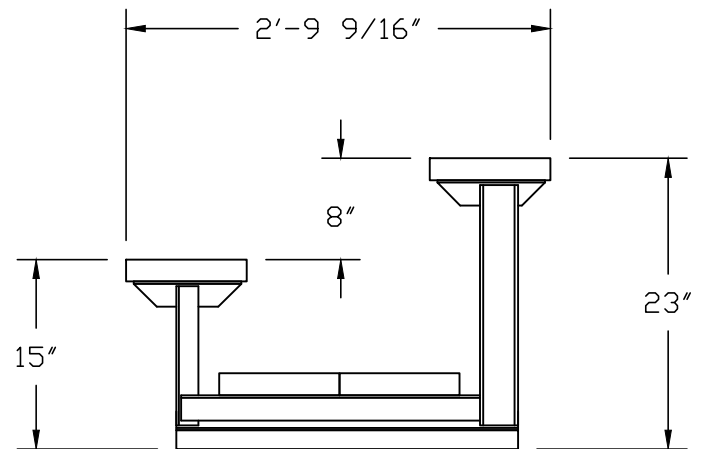

Designed for safety. Built for fun.

1 PLAN VIEW
 NO SCALE

 - INDICATES FOOTBOARDS

GENERAL SPECIFICATIONS

- ALL ALUMINUM UNDERSTRUCTURE
- RISE - 8"
- RUN - 24"
- TREATED WOOD GROUND SILLS
- 2x10 ANODIZED SEAT PLANK
- DOUBLE 2x10 FOOTBOARD

NET SEATING CAPACITY - 26 SPECTATORS

2 SIDE VIEW
 NO SCALE

The Manufacturer warrants its bleacher products to be free from defects in materials and workmanship for a period of five (5) years beginning with the date the product is completed at the job site. Product installation can be performed by factory trained personnel or by the customer personnel following the detailed assembly instructions of the manufacturer. This warranty excludes all other defects resulting from abnormal use or abuse, accidental damage or any occurrences beyond the manufacturers control.

2 Row x 21' Bleacher