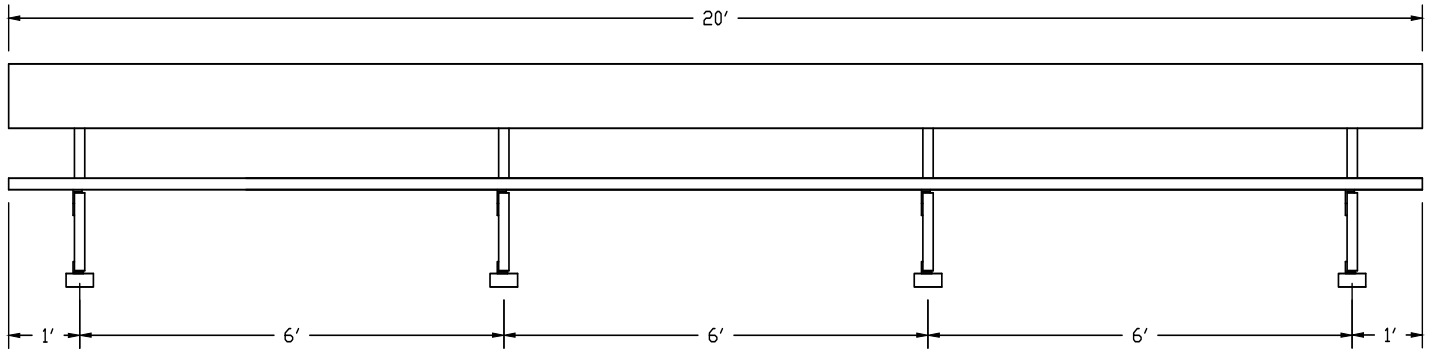

*Designed for safety. Built for fun.*

FRONT VIEW

SIDE VIEW

GENERAL SPECIFICATIONS

- ALL ALUMINUM UNDERSTRUCTURE
- 2x10 ANODIZED SEATS
- 2x10 ANODIZED BACK REST
- RECOMMEND CONCRETE PAD FOR ANCHORAGE (BY OTHERS)
- CONCRETE ANCHORS BY OTHERS (3/8")

**20' Players Bench W/Backrest**