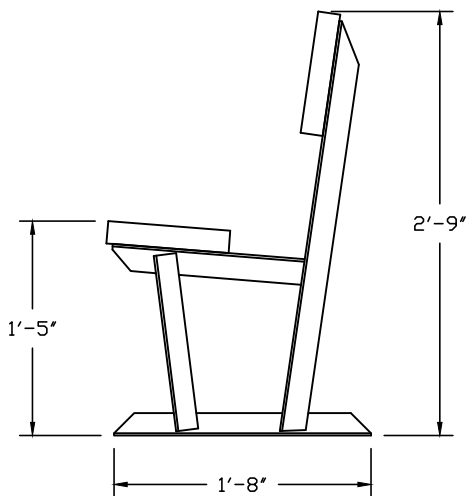

*Designed for safety. Built for fun.*

FRONT VIEW

SIDE VIEW

GENERAL SPECIFICATIONS

- ALL ALUMINUM UNDERSTRUCTURE
- 2x10 ANODIZED SEATS
- 2x10 ANODIZED BACK REST
- RECOMMEND CONCRETE PAD FOR ANCHORAGE (BY OTHERS)
- CONCRETE ANCHORS BY OTHERS (3/8")

**20' Players Bench W/Backrest**