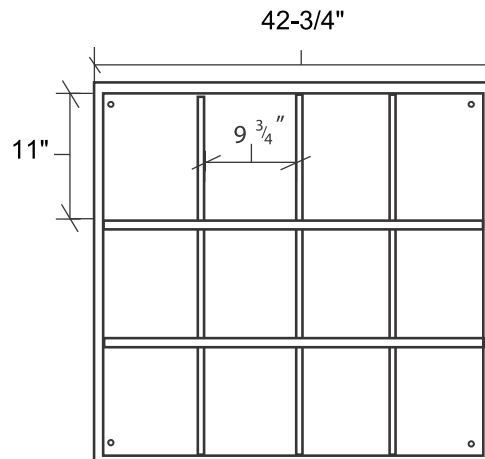

Designed for safety. Built for fun.

12-311

*Images not to scale

3/4" MDO (Medium Density Overlay) Signboard Material

1/4" Exterior Treated Plywood Back Panel

Proprietary Notice
Information within this document is the property of PYT Sports Inc. Any reproduction, in part or as a whole, without the written permission of PYT Sports Inc. is strictly prohibited