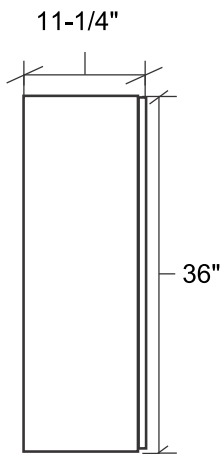

Designed for safety. Built for fun.

12-311

*Images not to scale

3/4" MDO (Medium Density Overlay) Signboard Material

1/4" Exterior Treated Plywood Back Panel

Proprietary Notice
Information within this document is the property of PYT Sports Inc. Any reproduction, in part or as a whole, without the written permission of PYT Sports Inc. is strictly prohibited

*Includes hardware for concrete block attachment. Fence attachment option (upgraded 1/2" MDO back and fence attachment hardware) is also available upon request at a minimal fee.

Painted With Two Coats Of Exterior Enamel Paint
Mounting Styles Available For: Concrete Block, Wood Or Fence Dugouts
No Assembly Required
Each Order Includes One Can of "Touch Up" Paint For Post Installation