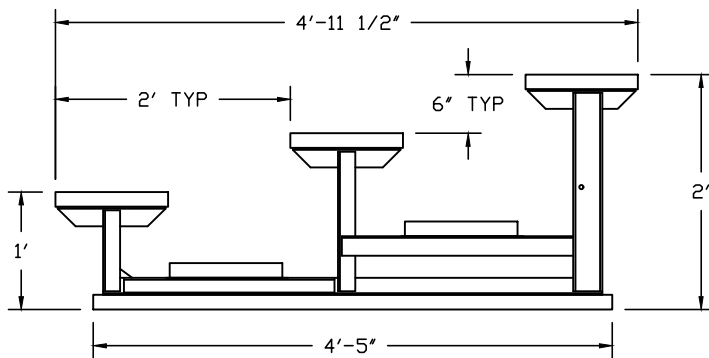

Designed for safety. Built for fun.

1 PLAN VIEW
NO SCALE

2 SIDE VIEW
NO SCALE

GENERAL SPECIFICATIONS

- ALL ALUMINUM UNDERSTRUCTURE
- RISE - 6"
- RUN - 24"
- 2x12 ANODIZED SEAT PLANK
- 2x12 MILL FOOTBOARDS
- TREATED WOOD GROUND SILLS

3 Row x 15' Bleacher