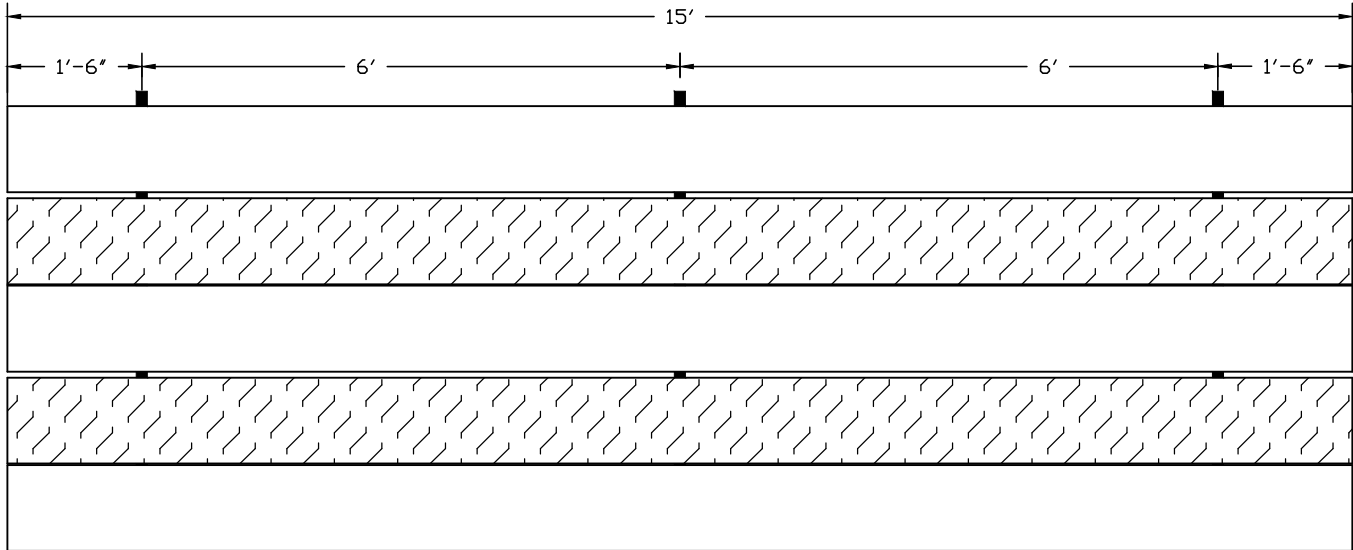

Designed for safety. Built for fun.

1 PLAN VIEW
NO SCALE

2 SIDE VIEW
NO SCALE

GENERAL SPECIFICATIONS

- ALL ALUMINUM UNDERSTRUCTURE
- RISE - 6"
- RUN - 24"
- 2x12 ANODIZED SEAT PLANK
- 2x12 MILL FOOTBOARDS
- TREATED WOOD GROUND SILLS

3 Row x 15' Bleacher