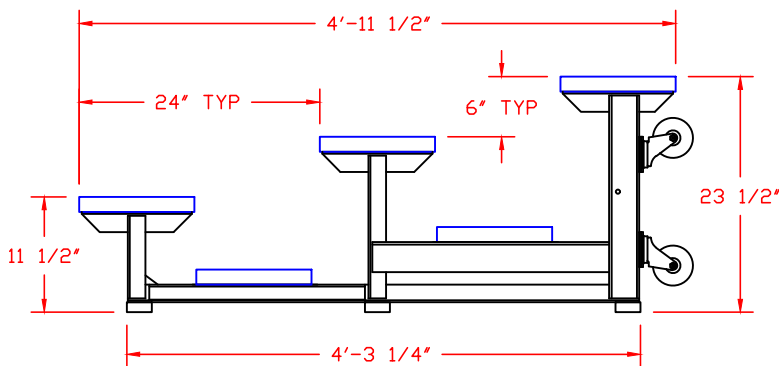

Designed for safety. Built for fun.

PLAN VIEW

SIDE VIEW

CODE COMPLIANCE - BOCA, UBC, IBC

GENERAL SPECIFICATIONS

- ALL ALUMINUM UNDERSTRUCTURE
- RISE - 6"
- RUN - 24"
- 2x12 ANODIZED SEAT PLANK
- 2x12 MILL FOOTBOARDS
- RUBBER PADS
- TIP AND ROLL OPTION

NET SEATING CAPACITY - 42

3 Row x 21' Bleacher W/Tip & Roll Option