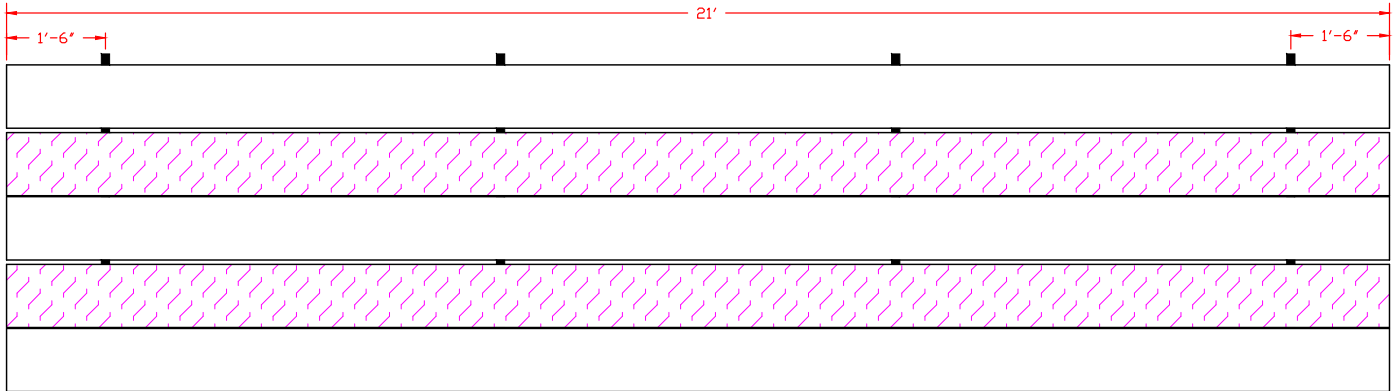

Designed for safety. Built for fun.

PLAN VIEW

SIDE VIEW

CODE COMPLIANCE - BOCA, UBC, IBC

GENERAL SPECIFICATIONS

- ALL ALUMINUM UNDERSTRUCTURE
- RISE - 6"
- RUN - 24"
- 2x12 ANODIZED SEAT PLANK
- 2x12 MILL FOOTBOARDS
- RUBBER PADS
- TIP AND ROLL OPTION

NET SEATING CAPACITY - 42

3 Row x 21' Bleacher W/Tip & Roll Option