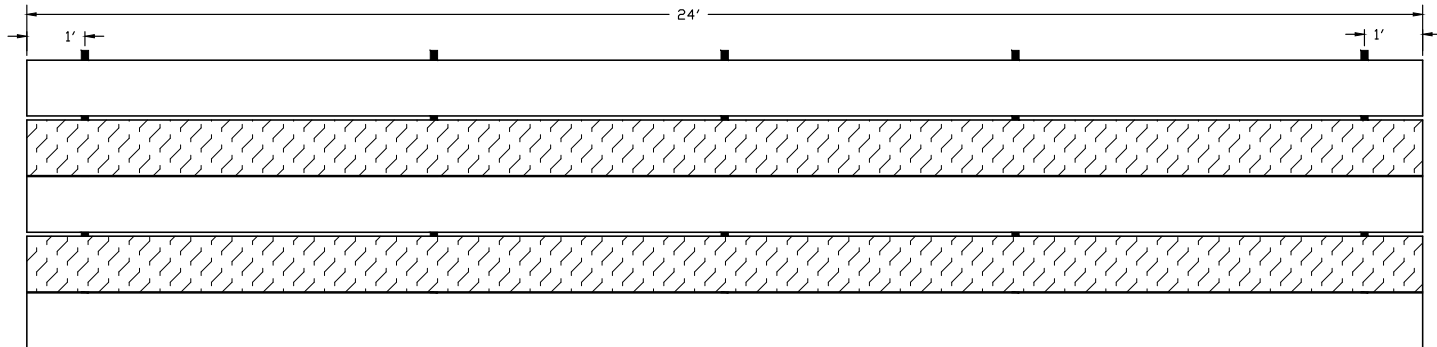

Designed for safety. Built for fun.

PLAN VIEW

 - INDICATES FOOTBOARDS

CODE COMPLIANCE - ibc

GENERAL SPECIFICATIONS

- ALL ALUMINUM UNDERSTRUCTURE
- RISE - 6"
- RUN - 24"
- 2x12 ANODIZED SEAT PLANK
- 2x12 MILL FOOTBOARDS
- ANCHORS BY OTHERS