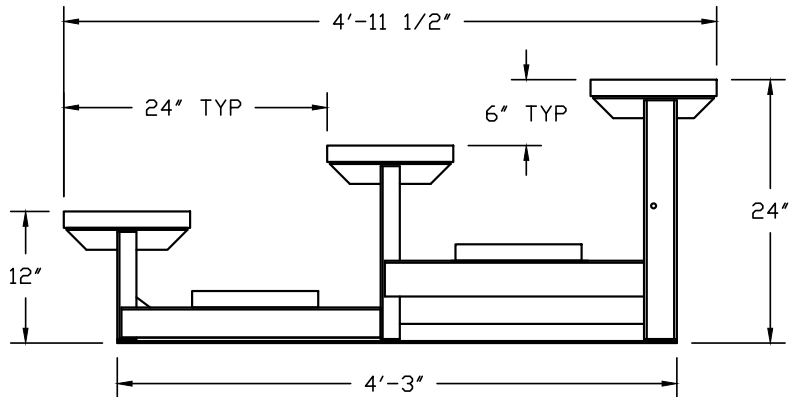

SIDE VIEW

The Manufacturer warrants its bleacher products to be free from defects in materials and workmanship for a period of five (5) years beginning with the date the product is completed at the job site. Product installation can be performed by factory trained personnel or by the customer personnel following the detailed assembly instructions of the manufacturer. This warranty excludes all other defects resulting from abnormal use or abuse, accidental damage or any occurrences beyond the manufacturers control.