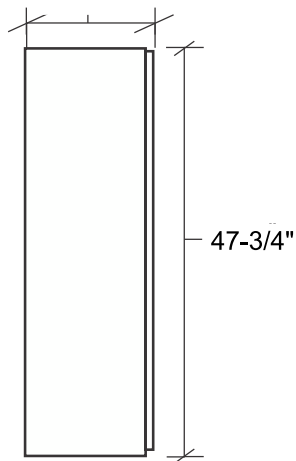

Designed for safety. Built for fun.

16-411

* Images not to scale

3/4" MDO (Medium Density Overlay) Signboard Material

1/4" Exterior Treated Plywood Back Panel

11-1/4"

42-3/4"

Proprietary Notice