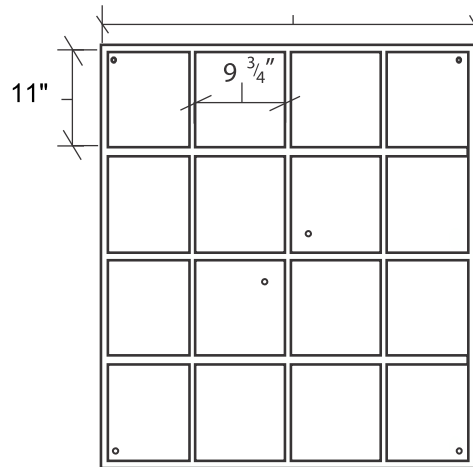

Designed for safety. Built for fun.

16-411

* Images not to scale

3/4" MDO (Medium Density Overlay) Signboard Material

1/4" Exterior Treated Plywood Back Panel

11-1/4"

42-3/4"

Proprietary Notice