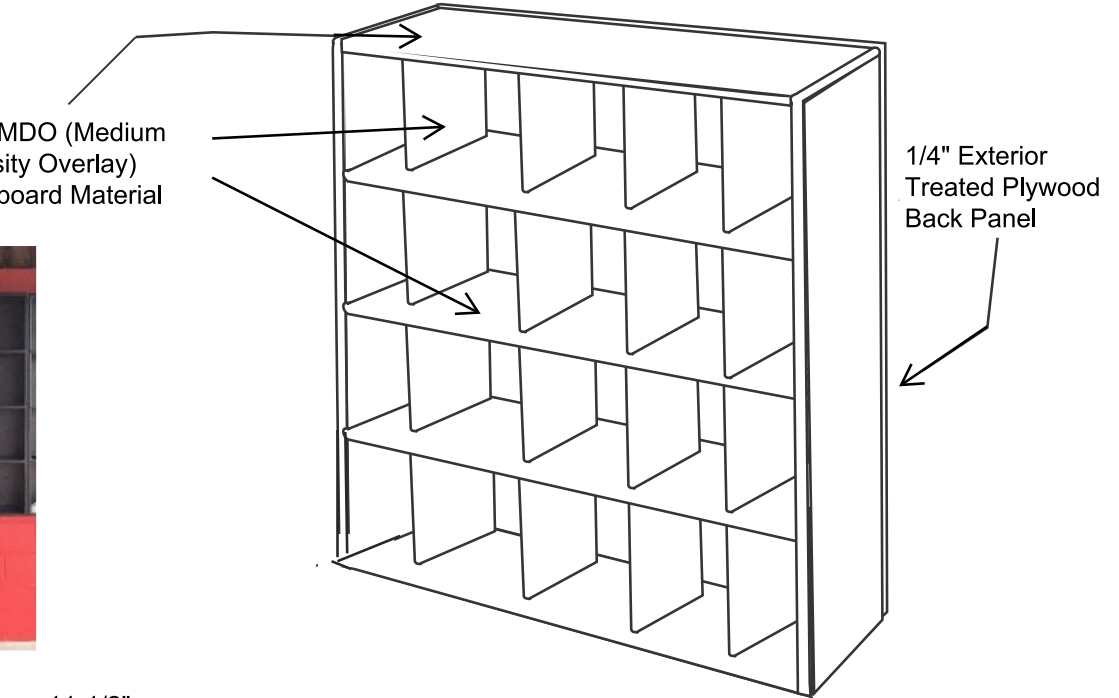

Designed for safety. Built for fun.

20-411

* Images not to scale

3/4" MDO (Medium Density Overlay) Signboard Material

1/4" Exterior Treated Plywood Back Panel

Proprietary Notice

Information within this document is the property of PYT Sports Inc. Any reproduction, in part or as a whole, without the written permission of PYT Sports Inc. is strictly prohibited

*Includes hardware for concrete block attachment. Fence attachment option (upgraded 1/2" MDO back and fence attachment hardware) is also available upon request at a minimal fee.

Painted With Two Coats Of Exterior Enamel Paint
Mounting Styles Available For: Concrete Block, Wood Or Fence Dugouts
No Assembly Required
Each Order Includes One Can of "Touch Up" Paint For Post Installation