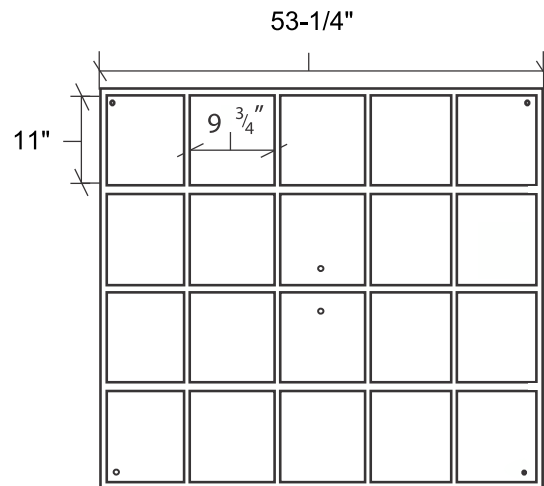

Designed for safety. Built for fun.

20-411

* Images not to scale

3/4" MDO (Medium Density Overlay) Signboard Material

1/4" Exterior Treated Plywood Back Panel

Proprietary Notice

Information within this document is the property of PYT Sports Inc. Any reproduction, in part or as a whole, without the written permission of PYT Sports Inc. is strictly prohibited

*Includes hardware for concrete block attachment. Fence attachment option (upgraded 1/2" MDO back and fence attachment hardware) is also available upon request at a minimal fee.

Painted With Two Coats Of Exterior Enamel Paint
Mounting Styles Available For: Concrete Block, Wood Or Fence Dugouts
No Assembly Required
Each Order Includes One Can of "Touch Up" Paint For Post Installation