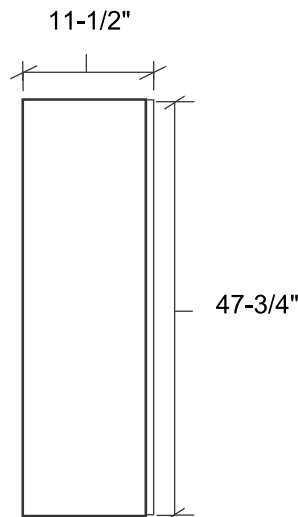

Designed for safety. Built for fun.

20-411

* Images not to scale

3/4" MDO (Medium Density Overlay) Signboard Material

1/4" Exterior Treated Plywood Back Panel

Proprietary Notice

Information within this document is the property of PYT Sports Inc. Any reproduction, in part or as a whole, without the written permission of PYT Sports Inc. is strictly prohibited

*Includes hardware for concrete block attachment. Fence attachment option (upgraded 1/2" MDO back and fence attachment hardware) is also available upon request at a minimal fee.

Painted With Two Coats Of Exterior Enamel Paint
Mounting Styles Available For: Concrete Block, Wood Or Fence Dugouts
No Assembly Required
Each Order Includes One Can of "Touch Up" Paint For Post Installation