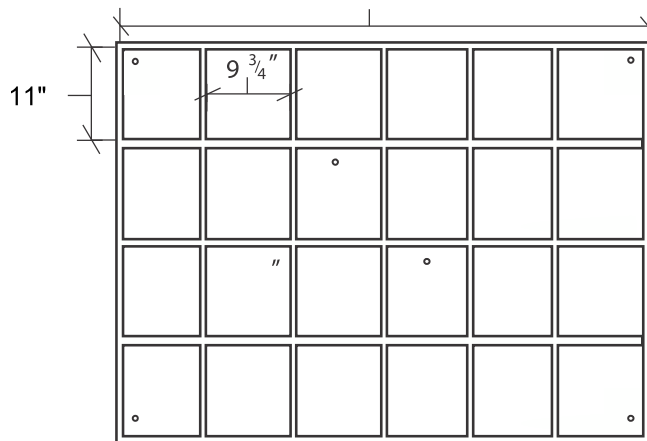

Designed for safety. Built for fun.

**24-411**

\*Images not to scale

3/4" MDO (Medium Density Overlay) Signboard Material

1/4" Exterior Treated Plywood Back Panel

11-1/4"

63-3/4"

**Proprietary Notice**  
Information within this document is the property of PYT Sports Inc. Any reproduction, in part or as a whole, without the written permission of PYT Sports Inc. is strictly prohibited

\*Includes hardware for concrete block attachment. Fence attachment option (upgraded 1/2" MDO back and fence attachment hardware) is also available upon request at a minimal fee.

Painted With Two Coats Of Exterior Enamel Paint  
Mounting Styles Available For: Concrete Block, Wood Or Fence Dugouts  
No Assembly Required  
Each Order Includes One Can of "Touch Up" Paint For Post Installation