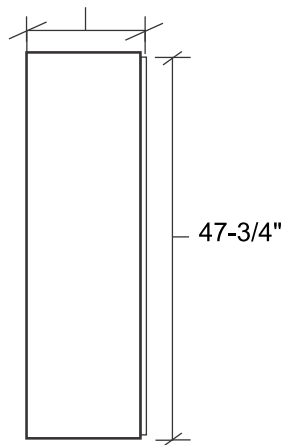

Designed for safety. Built for fun.

**24-411**

\*Images not to scale

3/4" MDO (Medium Density Overlay) Signboard Material

1/4" Exterior Treated Plywood Back Panel

11-1/4"

63-3/4"

**Proprietary Notice**  
Information within this document is the property of PYT Sports Inc. Any reproduction, in part or as a whole, without the written permission of PYT Sports Inc. is strictly prohibited

\*Includes hardware for concrete block attachment. Fence attachment option (upgraded 1/2" MDO back and fence attachment hardware) is also available upon request at a minimal fee.

Painted With Two Coats Of Exterior Enamel Paint  
Mounting Styles Available For: Concrete Block, Wood Or Fence Dugouts  
No Assembly Required  
Each Order Includes One Can of "Touch Up" Paint For Post Installation