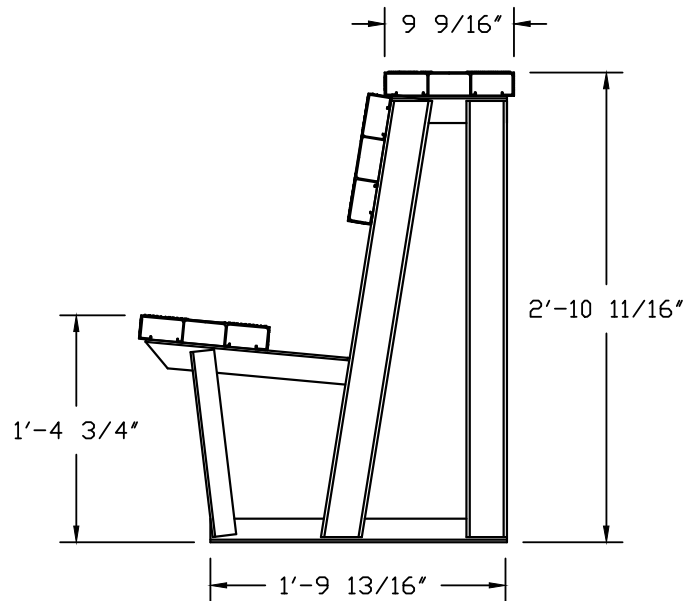

Designed for safety. Built for fun.

PLAN VIEW
NOT TO SCALE

GENERAL SPECIFICATIONS

- ALL ALUMINUM UNDERSTRUCTURE
- 2x10 ANODIZED SEAT PLANK
- 2x10 ANODIZED PLANK UPPER SEAT AREA
- 2x10 ANODIZED BACKREST PLANK
- RECOMMEND CONCRETE PAD FOR ANCHORAGE (BY OTHERS)

NET SEATING CAPACITY - 5

SIDE VIEW

7'-10" Players Bench W/Single Shelf