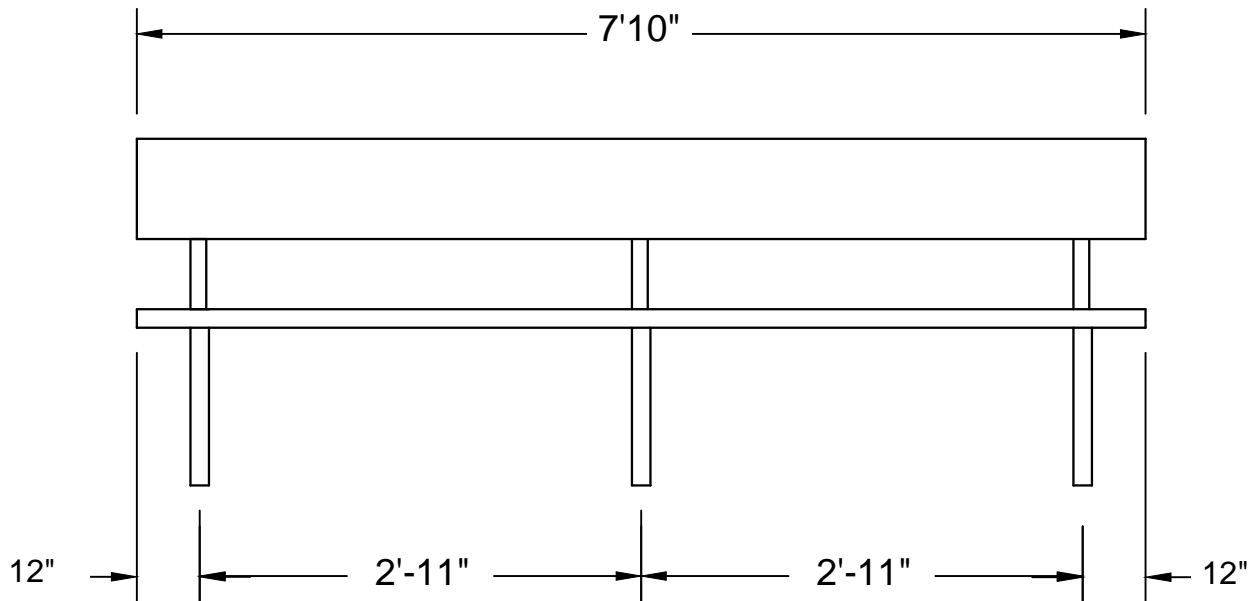

Designed for safety. Built for fun.

PLAN VIEW
NOT TO SCALE

GENERAL SPECIFICATIONS

- ALL ALUMINUM UNDERSTRUCTURE
- 2x10 ANODIZED SEAT PLANK
- 2x10 ANODIZED PLANK UPPER SEAT AREA
- 2x10 ANODIZED BACKREST PLANK
- RECOMMEND CONCRETE PAD FOR ANCHORAGE (BY OTHERS)

NET SEATING CAPACITY - 5

SIDE VIEW

7'-10" Players Bench W/Single Shelf