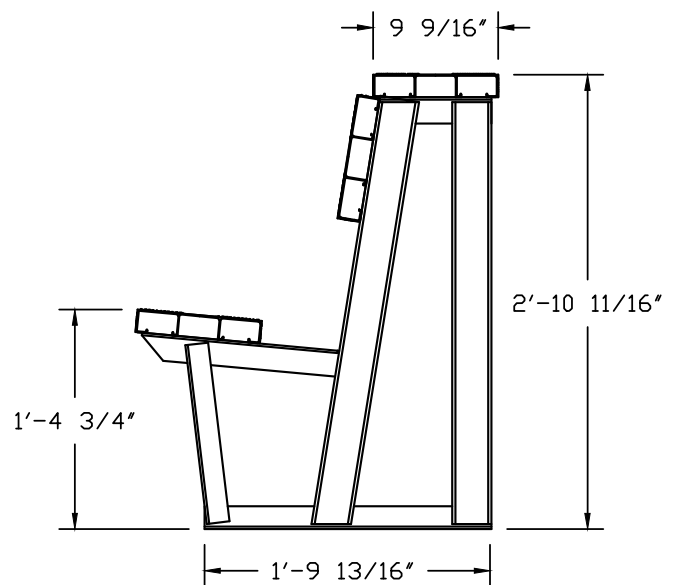

*Designed for safety. Built for fun.*

PLAN VIEW  
NOT TO SCALE

GENERAL SPECIFICATIONS

- ALL ALUMINUM UNDERSTRUCTURE
- 2x10 ANODIZED SEAT PLANK
- 2x10 ANODIZED PLANK UPPER SEAT AREA
- 2X10 ANODIZED BACKREST PLANK
- RECOMMEND CONCRETE PAD FOR ANCHORAGE (BY OTHERS)

NET SEATING CAPACITY - 6

SIDE VIEW

**9'-6" Players Bench W/ Single Shelf**