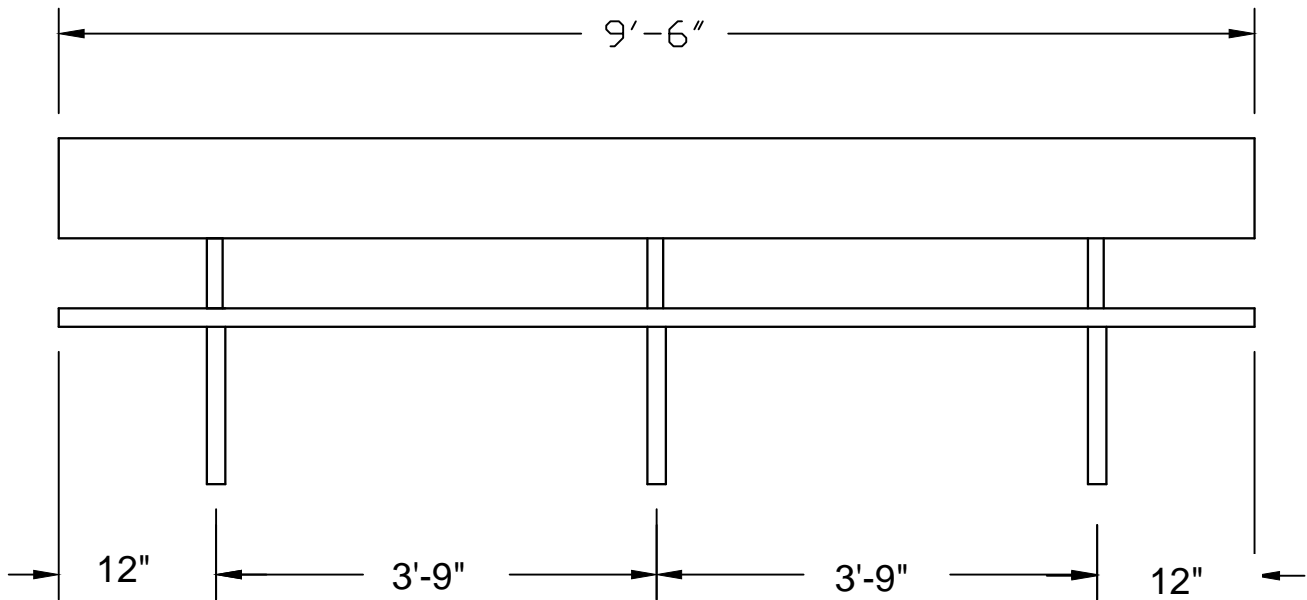

*Designed for safety. Built for fun.*

PLAN VIEW  
NOT TO SCALE

GENERAL SPECIFICATIONS

- ALL ALUMINUM UNDERSTRUCTURE
- 2x10 ANODIZED SEAT PLANK
- 2x10 ANODIZED PLANK UPPER SEAT AREA
- 2X10 ANODIZED BACKREST PLANK
- RECOMMEND CONCRETE PAD FOR ANCHORAGE (BY OTHERS)

NET SEATING CAPACITY - 6

SIDE VIEW

**9'-6" Players Bench W/ Single Shelf**