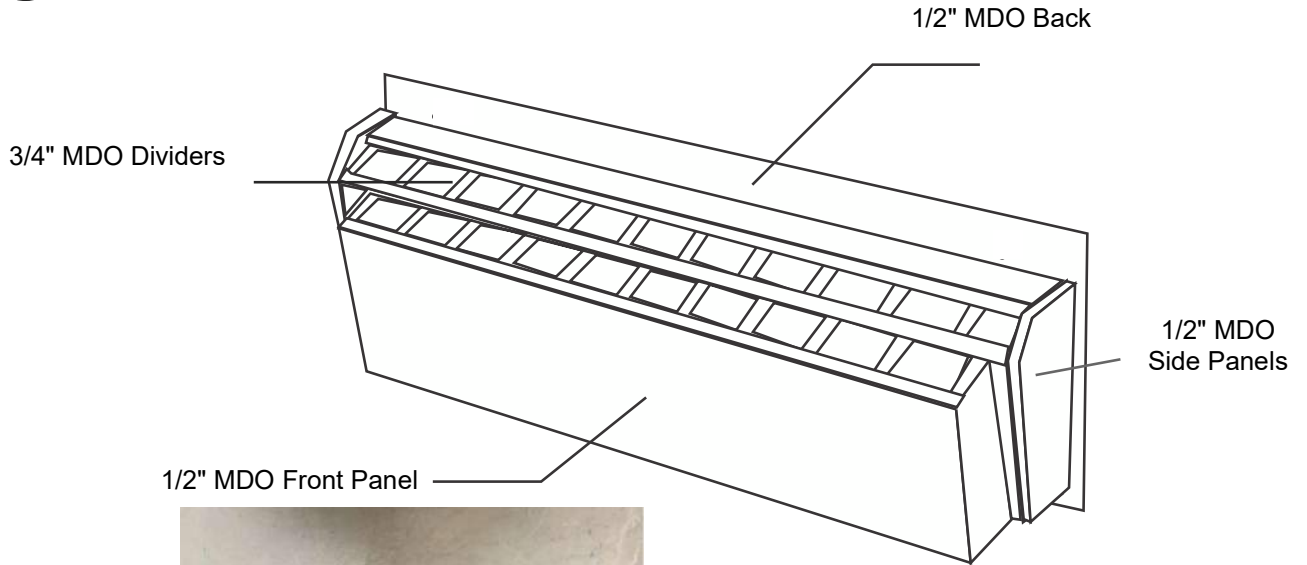

Designed for safety. Built for fun.

Angled 15 Bat Rack

*Images not to scale

Proprietary Notice

Information within this document is the property of **PYT Sports Inc.**
Any reproduction, in part or as a whole,
without the written permission of **PYT Sports Inc.** is strictly prohibited

Painted With Two Coats Of Exterior Enamel Paint
Mounting Styles Available For: Concrete Block, Wood Or Fence Dugouts
No Assembly Required
Each Order Includes One Can of "Touch Up" Paint For Post Installation