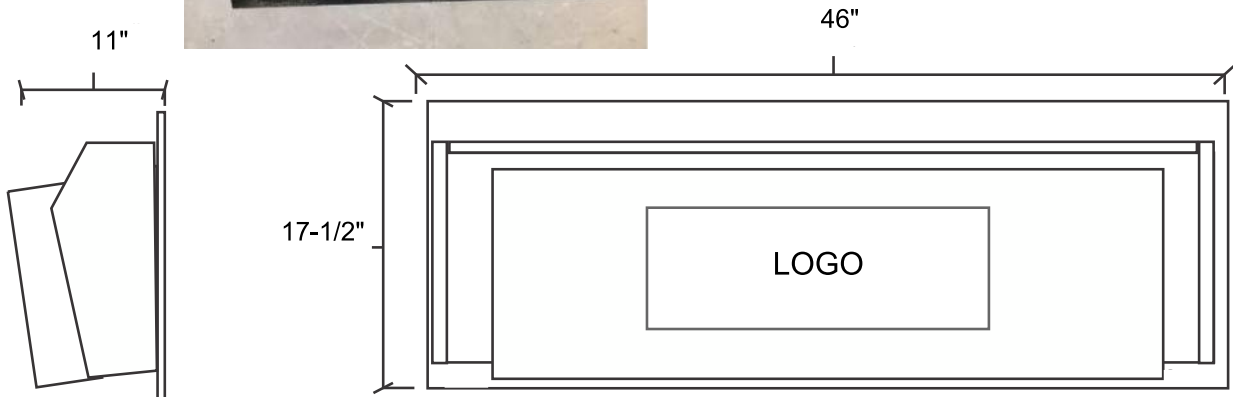

Designed for safety. Built for fun.

Angled 15 Bat Rack

*Images not to scale

Proprietary Notice

Information within this document is the property of **PYT Sports Inc.**
Any reproduction, in part or as a whole,
without the written permission of **PYT Sports Inc.** is strictly prohibited

Painted With Two Coats Of Exterior Enamel Paint
Mounting Styles Available For: Concrete Block, Wood Or Fence Dugouts
No Assembly Required
Each Order Includes One Can of "Touch Up" Paint For Post Installation