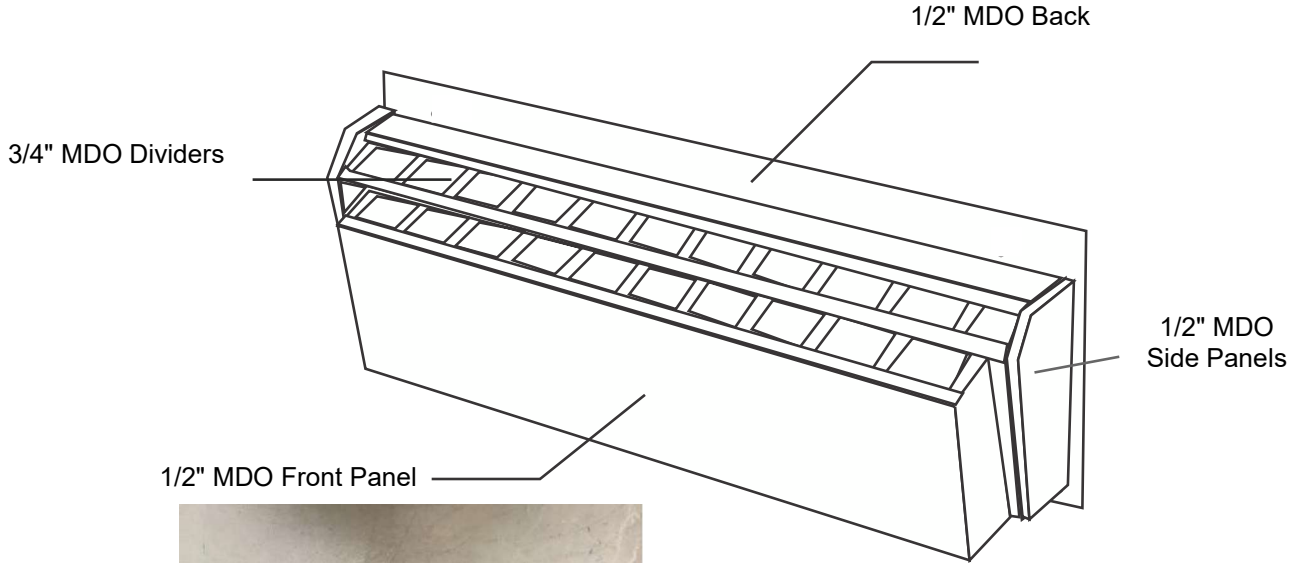

Designed for safety. Built for fun.

Angled 21 Bat Rack

*Images not to scale

Proprietary Notice

Information within this document is the property of **PYT Sports Inc.**
Any reproduction, in part or as a whole,
without the written permission of **PYT Sports Inc.** is strictly prohibited

Painted With Two Coats Of Exterior Enamel Paint
Mounting Styles Available For: Concrete Block, Wood Or Fence Dugouts
No Assembly Required
Each Order Includes One Can of "Touch Up" Paint For Post Installation