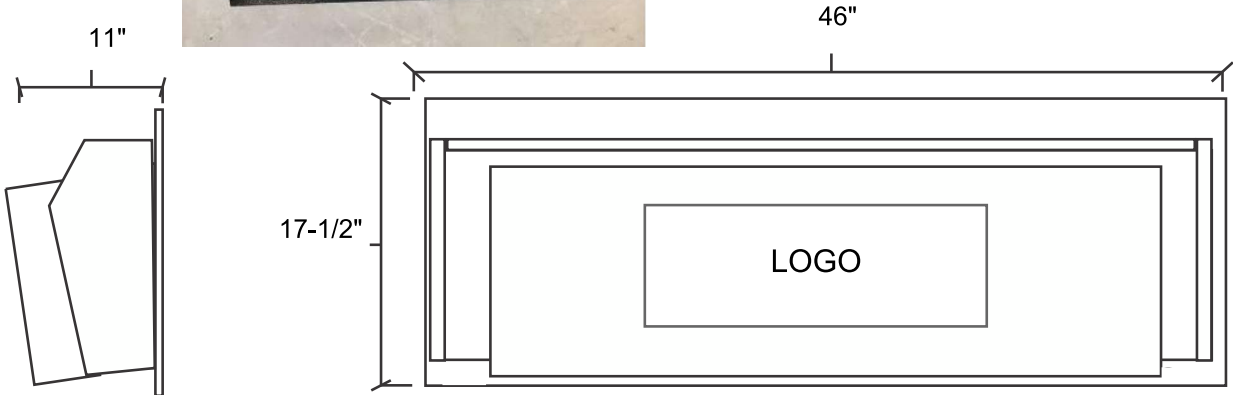

Designed for safety. Built for fun.

Angled 21 Bat Rack

*Images not to scale

Proprietary Notice

Information within this document is the property of **PYT Sports Inc.**
Any reproduction, in part or as a whole,
without the written permission of **PYT Sports Inc.** is strictly prohibited

Painted With Two Coats Of Exterior Enamel Paint
Mounting Styles Available For: Concrete Block, Wood Or Fence Dugouts
No Assembly Required
Each Order Includes One Can of "Touch Up" Paint For Post Installation