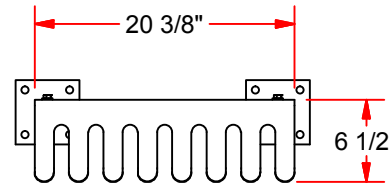

Designed for safety. Built for fun.

FEATURES:

- HEAVY DUTY 1-1/2" SQUARE GALVANIZED STEEL UPRIGHT.
- CUSTOM DESIGN HEAVY GAUGE BASEBALL BAT RACK PLATE.
- BOLT TOGETHER DESIGN.
- HOLDS 14 BASEBALL BATS.
- PERMANENTLY MOUNTS DIRECTLY TO DUGOUT SURFACE.

FOOTING PLATE DETAIL