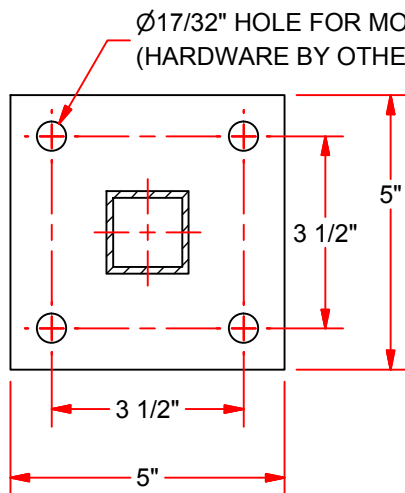

Designed for safety. Built for fun.

FEATURES:

- HEAVY DUTY 1-1/2" SQUARE GALVANIZED STEEL UPRIGHT.
- CUSTOM DESIGN HEAVY GAUGE BASEBALL BAT RACK PLATE.
- BOLT TOGETHER DESIGN.
- HOLDS 14 BASEBALL BATS.
- PERMANENTLY MOUNTS DIRECTLY TO DUGOUT SURFACE.

FOOTING PLATE DETAIL