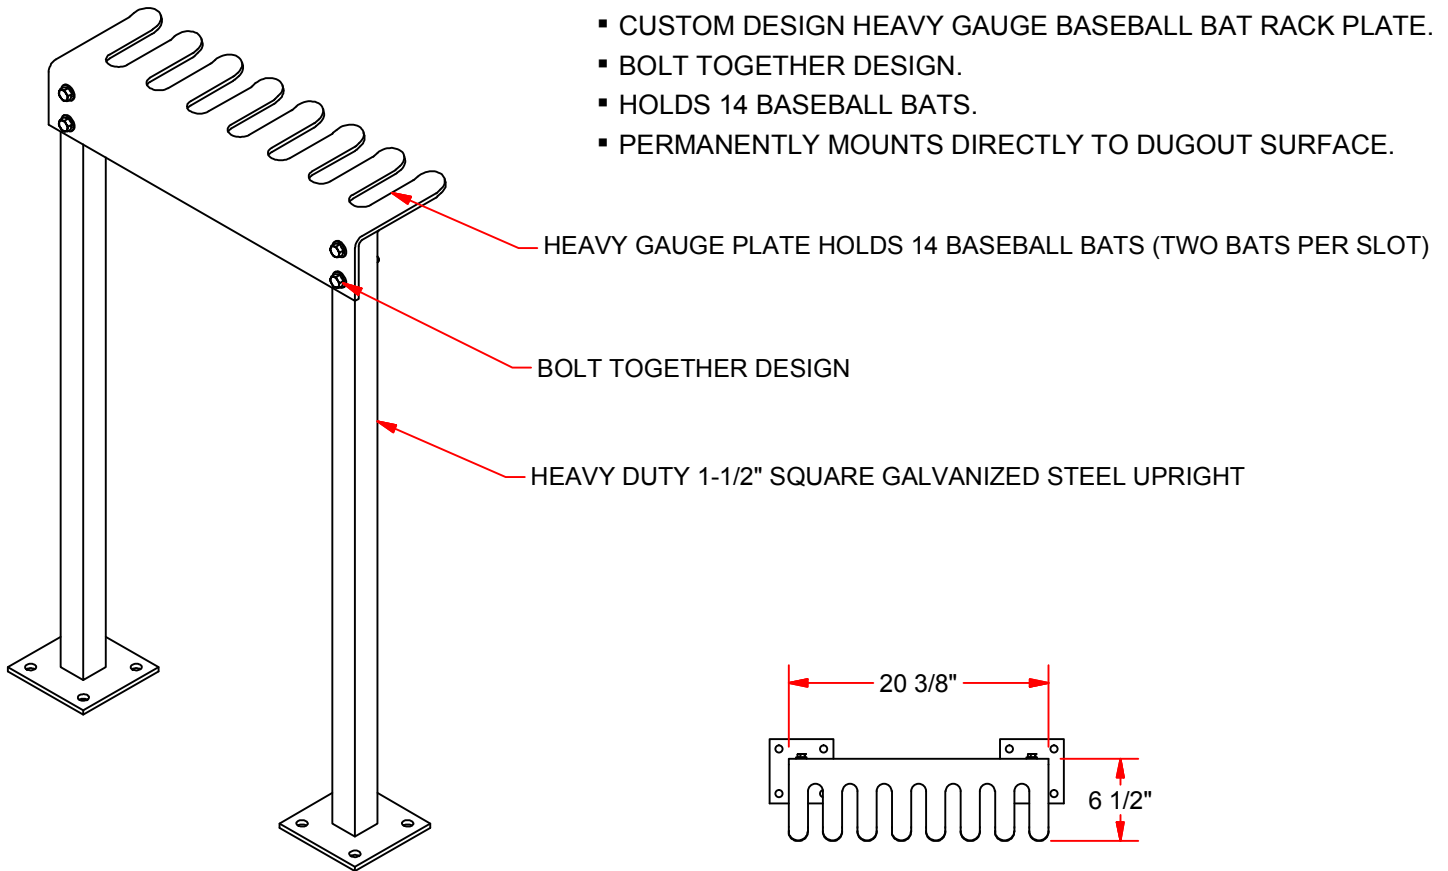

Designed for safety. Built for fun.

FEATURES:

- HEAVY DUTY 1-1/2" SQUARE GALVANIZED STEEL UPRIGHT.
- CUSTOM DESIGN HEAVY GAUGE BASEBALL BAT RACK PLATE.
- BOLT TOGETHER DESIGN.
- HOLDS 14 BASEBALL BATS.
- PERMANENTLY MOUNTS DIRECTLY TO DUGOUT SURFACE.

FOOTING PLATE DETAIL