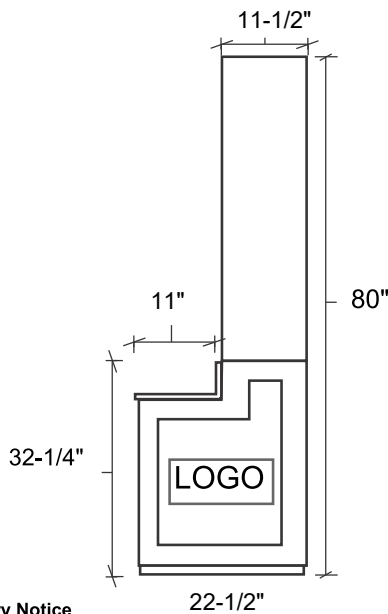

Designed for safety. Built for fun.

Commander Helmet Bat Rack Combo

*Images not to scale

**Made Entirely with MDO
(Medium Density Overlay)
Signboard Material**

Proprietary Notice

Information within this document is the property of **PYT Sports Inc.**
Any reproduction, in part or as a whole,
without the written permission of **PYT Sports Inc.** is strictly prohibited

Painted With Two Coats Of Exterior Enamel Paint
Mounting Styles Available For: Concrete Block, Wood Or Fence Dugouts
No Assembly Required
Each Order Includes One Can of "Touch Up" Paint For Post Installation