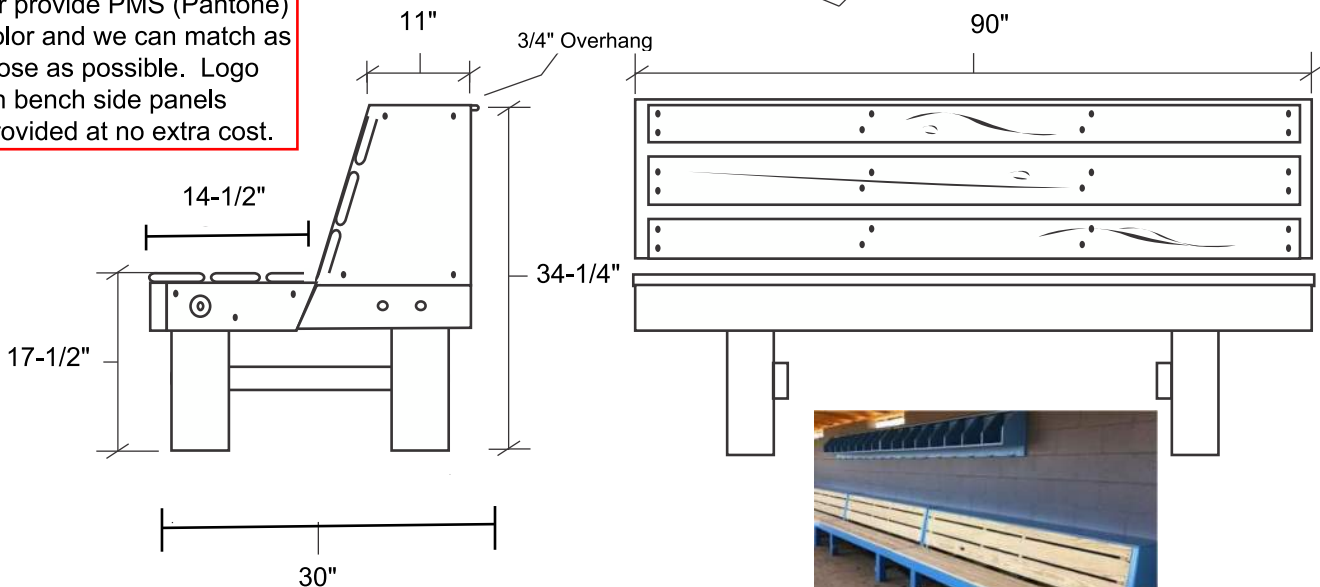

Designed for safety. Built for fun.

Condor Bench

MDO Top Shelf / Seat Panel

* Images not to scale

Logo on Side Panel

5/4 Premium Treated Wood Decking

Leg Brace Matching Decking Material

Premium Treated Wood Frames

Painted in any color that Sherwin Williams makes. Or provide PMS (Pantone) color and we can match as close as possible. Logo on bench side panels provided at no extra cost.

Proprietary Notice

Information within this document is the property of **PYT Sports Inc.** Any reproduction, in part or as a whole, without the written permission of **PYT Sports Inc.** is strictly prohibited

Painted With Two Coats Of Exterior Enamel Paint
Mounting Styles Available For: Concrete Block, Wood Or Fence Dugouts
Assembly Required
Each Order Includes One Can Of "Touch Up" Paint For Post Installation

Condor Dugout Players Bench