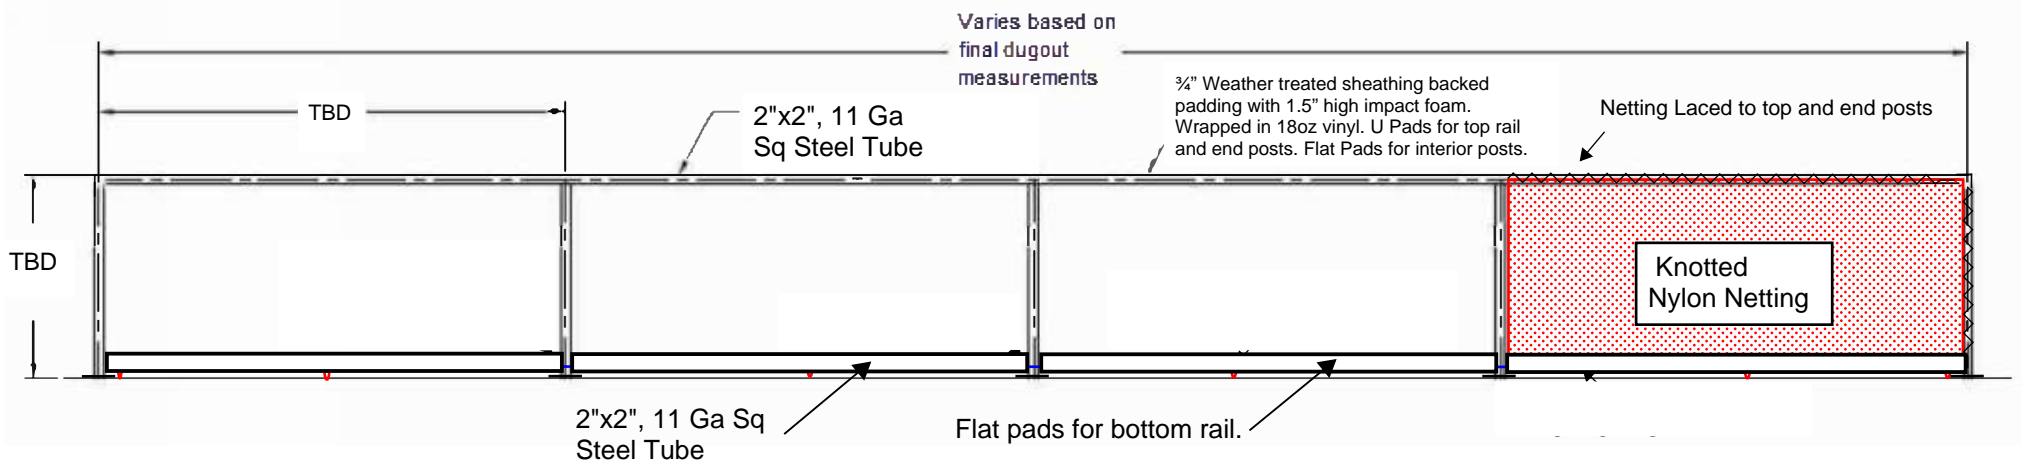

Designed for safety. Built for fun.

Dugout Rail Pad System W/Bottom Rail

Designed for safety. Built for fun.

END VIEW

BACK VIEW

Mid Rail & Bottom Rail Padding

Designed for safety. Built for fun.

Scarlet Red