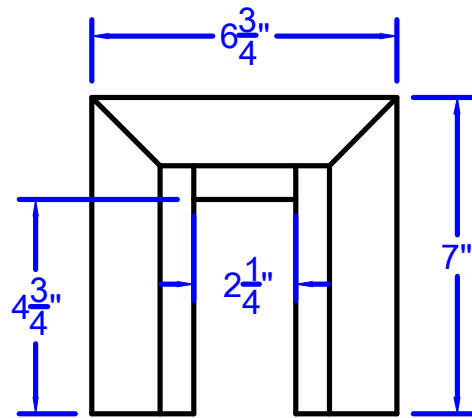

Designed for safety. Built for fun.

Dugout Rail Pad System W/Bottom Rail

Designed for safety. Built for fun.

END VIEW

BACK VIEW

Mid Rail & Bottom Rail Padding

Designed for safety. Built for fun.

Scarlet Red