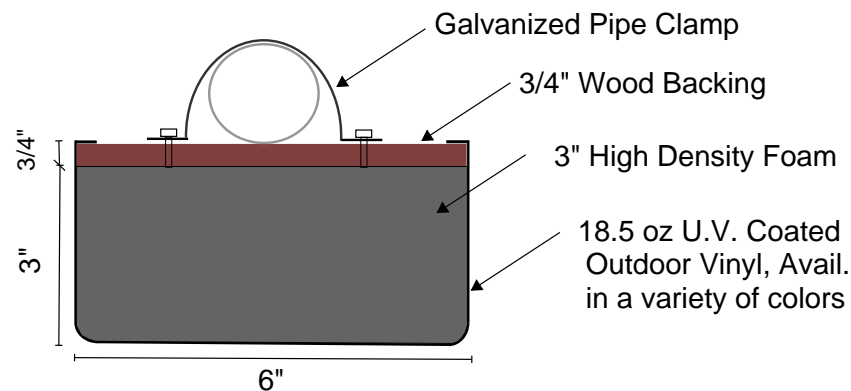

Designed for safety. Built for fun.

Dugout Rail Pad System W/Bottom Rail

Designed for safety. Built for fun.

END VIEW

BACK VIEW

Mid Rail & Bottom Rail Padding

Designed for safety. Built for fun.

Scarlet Red