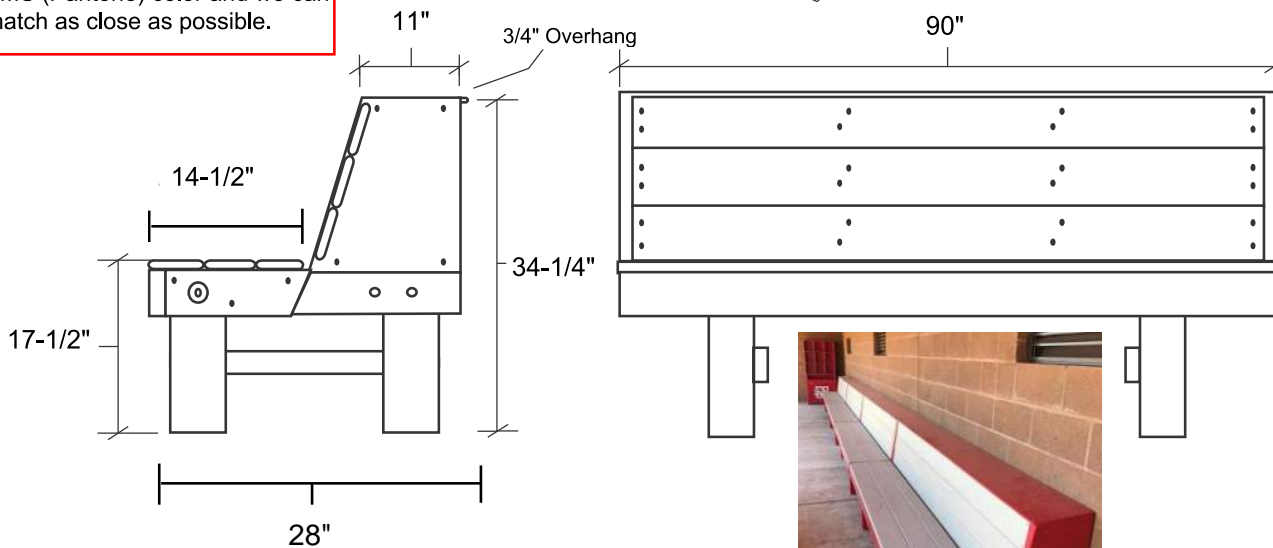

Designed for safety. Built for fun.

Eagle Player Bench

MDO Top Shelf / Seat Panel

*Images not to scale

Logo on Side Panel

Azek Decking Available in either Gray or Tan Color

100% Composite Azek Decking

Logo on Side Panel provided at no extra cost.

Leg Brace Matching Decking Material

Premium Treated Wood Frames

Painted in any color that Sherwin Williams makes. Or provide PMS (Pantone) color and we can match as close as possible.

Proprietary Notice

Information within this document is the property of PYT Sports Inc. Any reproduction, in part or as a whole, without the written permission of PYT Sports Inc. is strictly prohibited

Painted With Two Coats Of Exterior Enamel Paint
Mounting Styles Available For: Concrete Block, Wood Or Fence Dugouts
Assembly Required
Each Order Includes One Can of "Touch Up" Paint For Post Installation

Eagle Dugout Players Bench