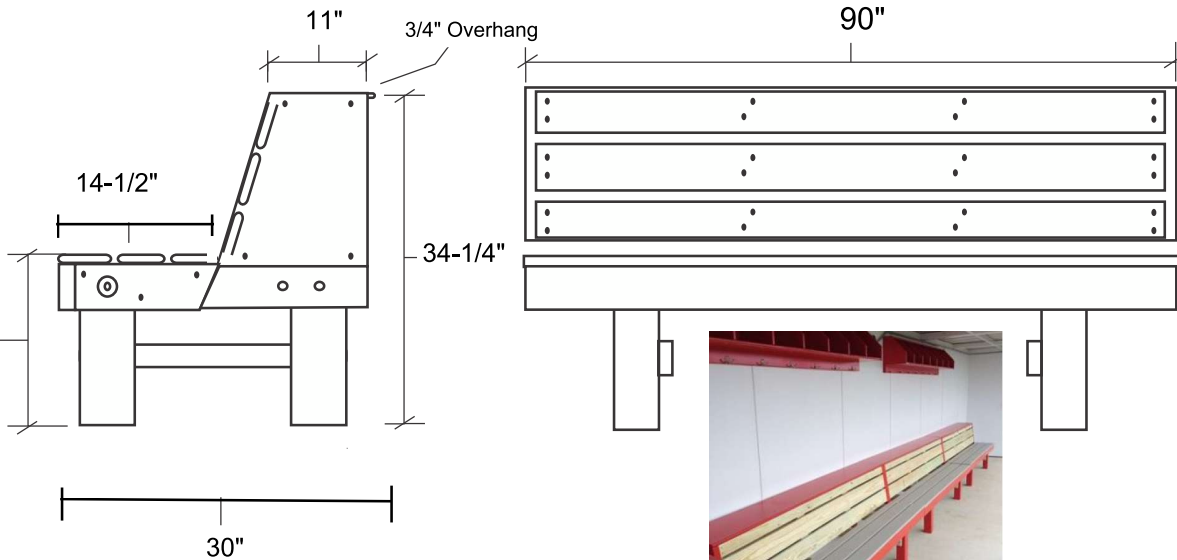

# Falcon Player Bench

MDO Top Shelf / Seat Panel

\* Images not to scale

5/4 Premium Treated Wood Decking

100% Azek Composite Decking

Logo on Side Panel

Leg Brace Matching Decking Material

Premium Treated Wood Frames