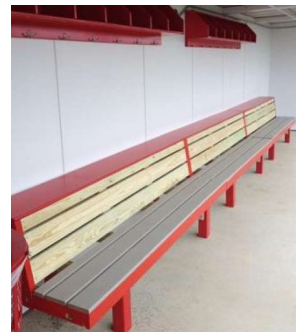

# Falcon Player Bench

MDO Top Shelf / Seat Panel

\* Images not to scale

5/4 Premium Treated Wood Decking

100% Azek Composite Decking

Logo on Side Panel

Leg Brace Matching Decking Material

Premium Treated Wood Frames