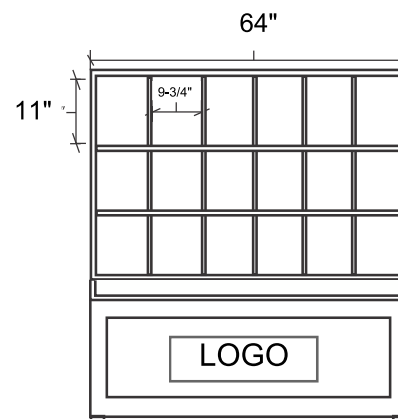

## Field General Helmet/Bat Rack Combo

\*Images not to scale

**Made Entirely with MDO  
(Medium Density Overlay)  
Signboard Material**

Available in two options:  
18 helmet cubbies (shown) or  
12 helmet cubbies/2 large catcher equipment cubbies