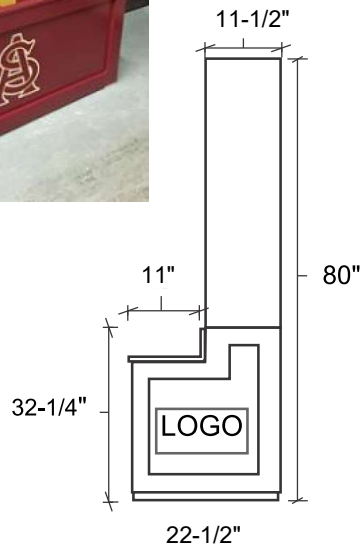

Designed for safety. Built for fun.

Field Marshall

Made Entirely with MDO
(Medium Density Overlay)
Signboard Material

*Images not to scale

Available in two options: 24 helmet cubbies or 18 helmet cubbies/2 large catcher equipment cubbies (shown)