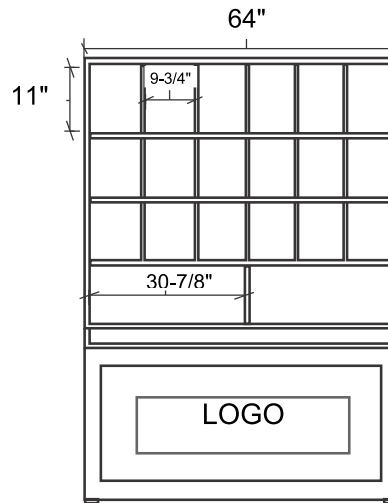

Designed for safety. Built for fun.

Field Marshall

Made Entirely with MDO
(Medium Density Overlay)
Signboard Material

*Images not to scale

Available in two options: 24 helmet cubbies or 18 helmet cubbies/2 large catcher equipment cubbies (shown)