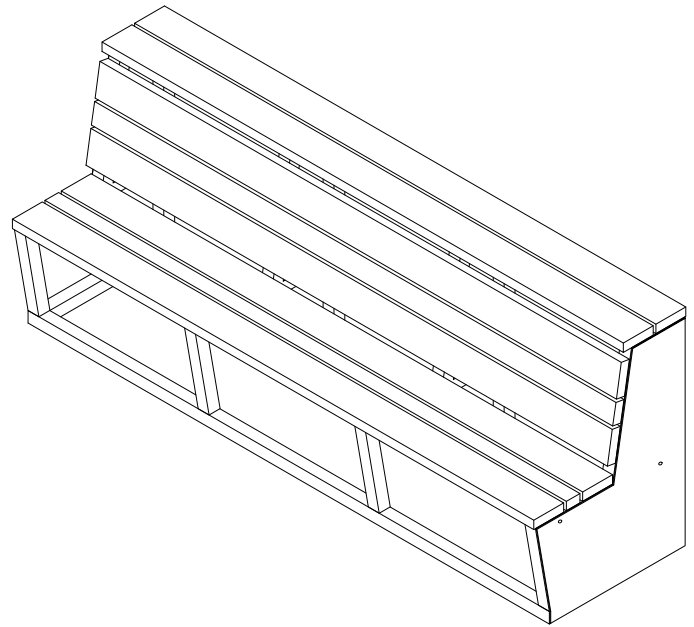

*Designed for safety. Built for fun.*

**Notes:**

- All aluminum frame. Fully assembled.
- Powdercoat color: TBD
- 8' model shown, additional lengths available.
- Attach bench to concrete with (4) 1/2" dia. concrete anchors.
- Link benches together with (2) 3/8" hex bolts.
- Composite decking seat, backrest & upper seating.