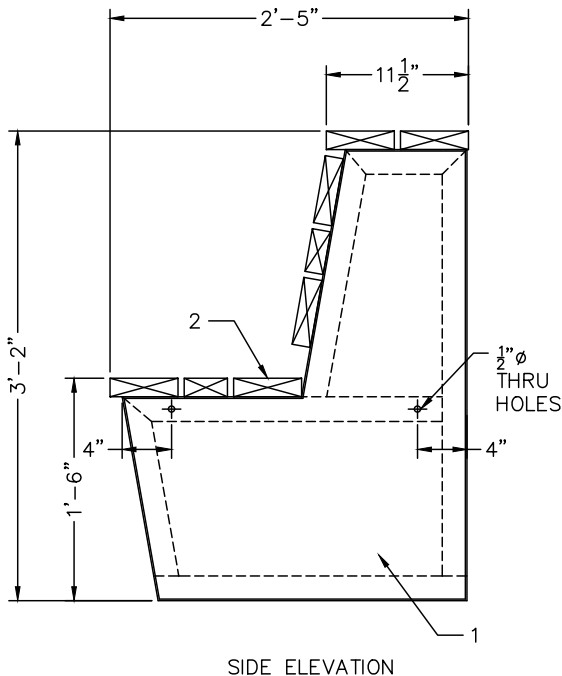

*Designed for safety. Built for fun.*

**Notes:**

- All aluminum frame. Fully assembled.
- Powdercoat color: TBD
- 8' model shown, additional lengths available.
- Attach bench to concrete with (4) 1/2" dia. concrete anchors.
- Link benches together with (2) 3/8" hex bolts.
- Composite decking seat, backrest & upper seating.