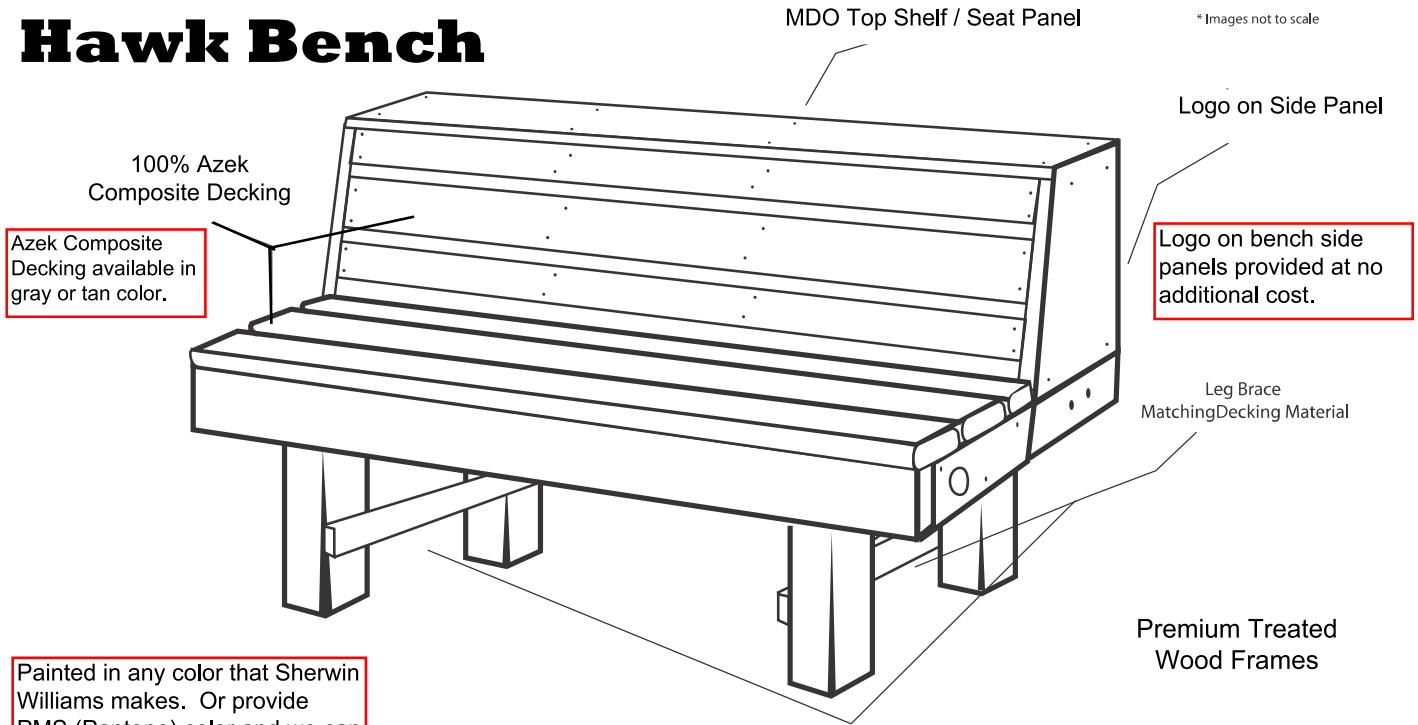

Designed for safety. Built for fun.

Hawk Bench

Painted in any color that Sherwin Williams makes. Or provide PMS (Pantone) color and we can match as close as possible.