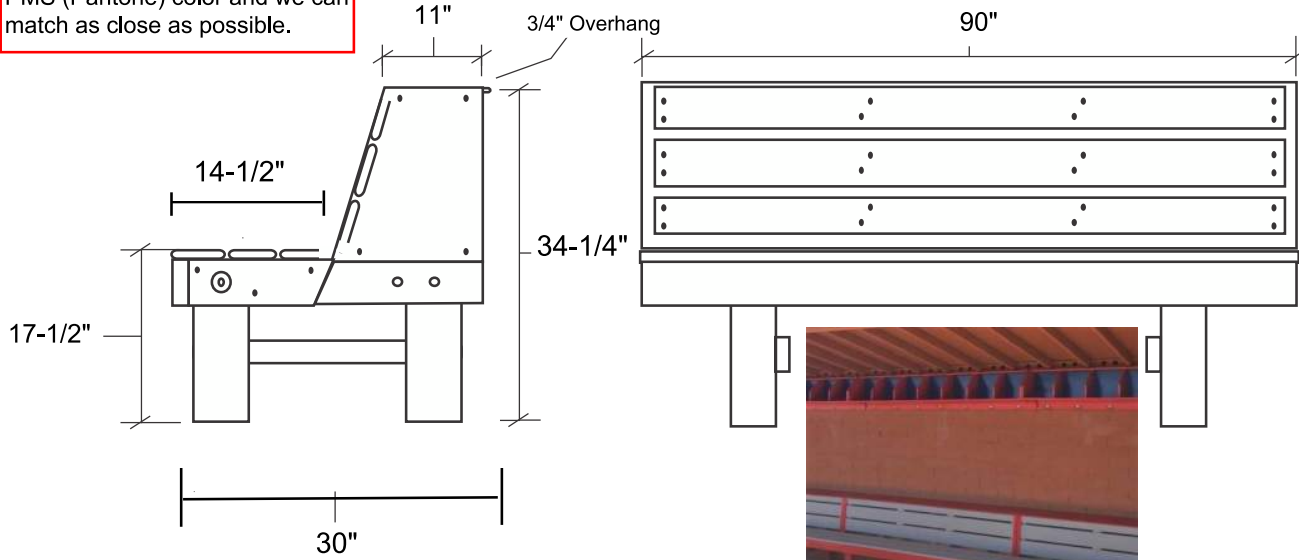

Proprietary Notice
Information within this document is the property of **PYT Sports Inc.**
Any reproduction, in part or as a whole,
without the written permission of **PYT Sports Inc.** is strictly prohibited