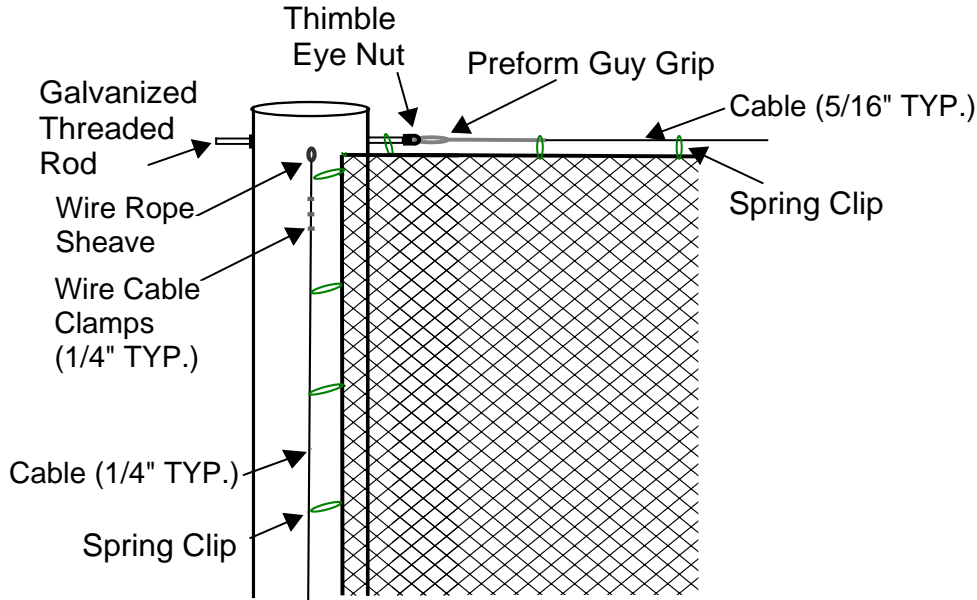

Designed for safety. Built for fun.

Detail A