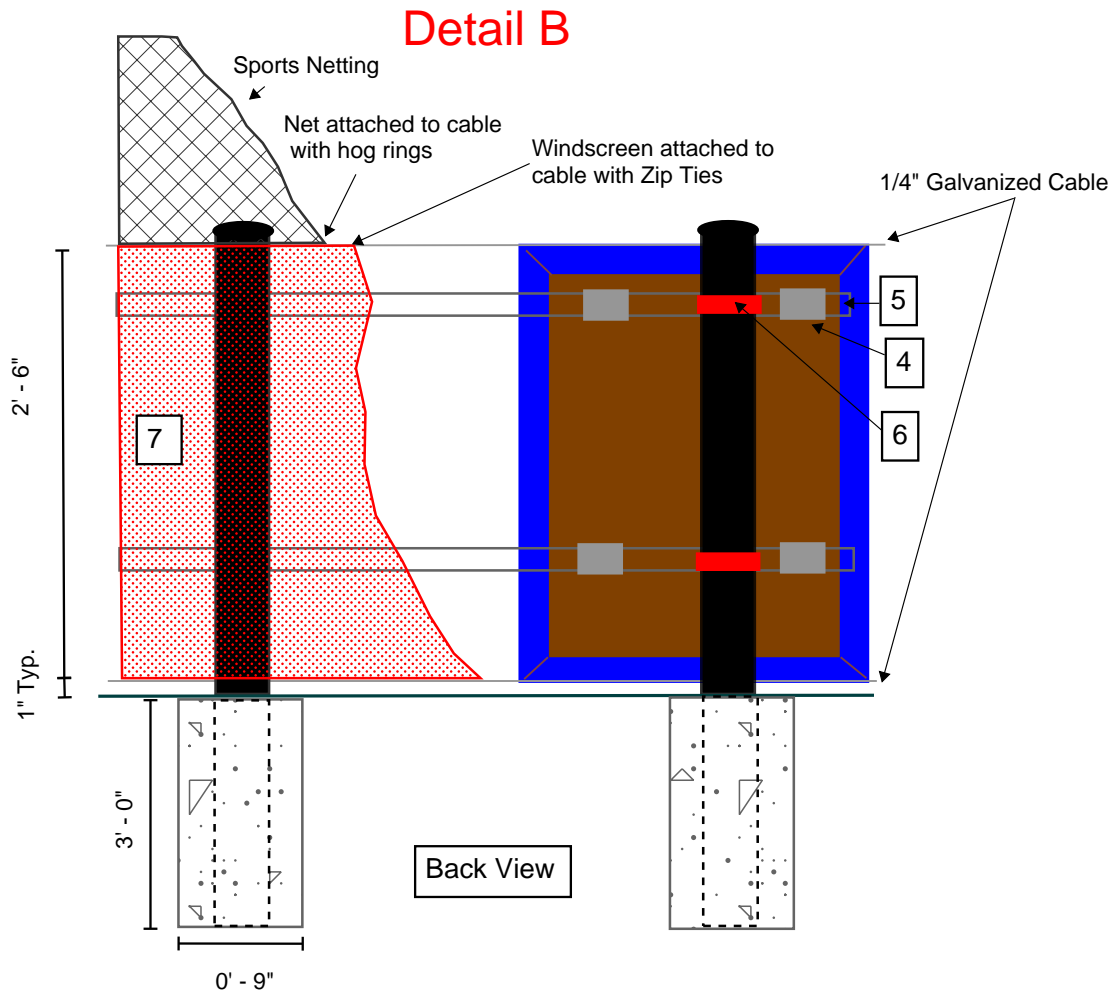

Designed for safety. Built for fun.

Detail A

Additional Notes:

- Features steel poles with Stealth Black paint
- Pole sizes & footing based on soil conditions & wind loads
- Fusion wall posts set 4' OC max
- Drawings not to scale

#4 Zeus Clip

- Attached with 1" Galvanized Screw to Plywood
- Overlaps UNISTRUT between posts

#5 UNISTRUT

- 1 5/8" x 13/16" Slotted Standard
- 2 UNISTRUT's per pad

#6 - 2 Hole Pipe Strap

- Attached to UNISTRUT w/ Galvanized Bolt and Nut

#7 - Windscreen

- Privascreen windscreen can be hung from the back of system to conceal hardware.

Designed for safety. Built for fun.

Designed for safety. Built for fun.

Scarlet Red

Black*

Navy*

True Blue