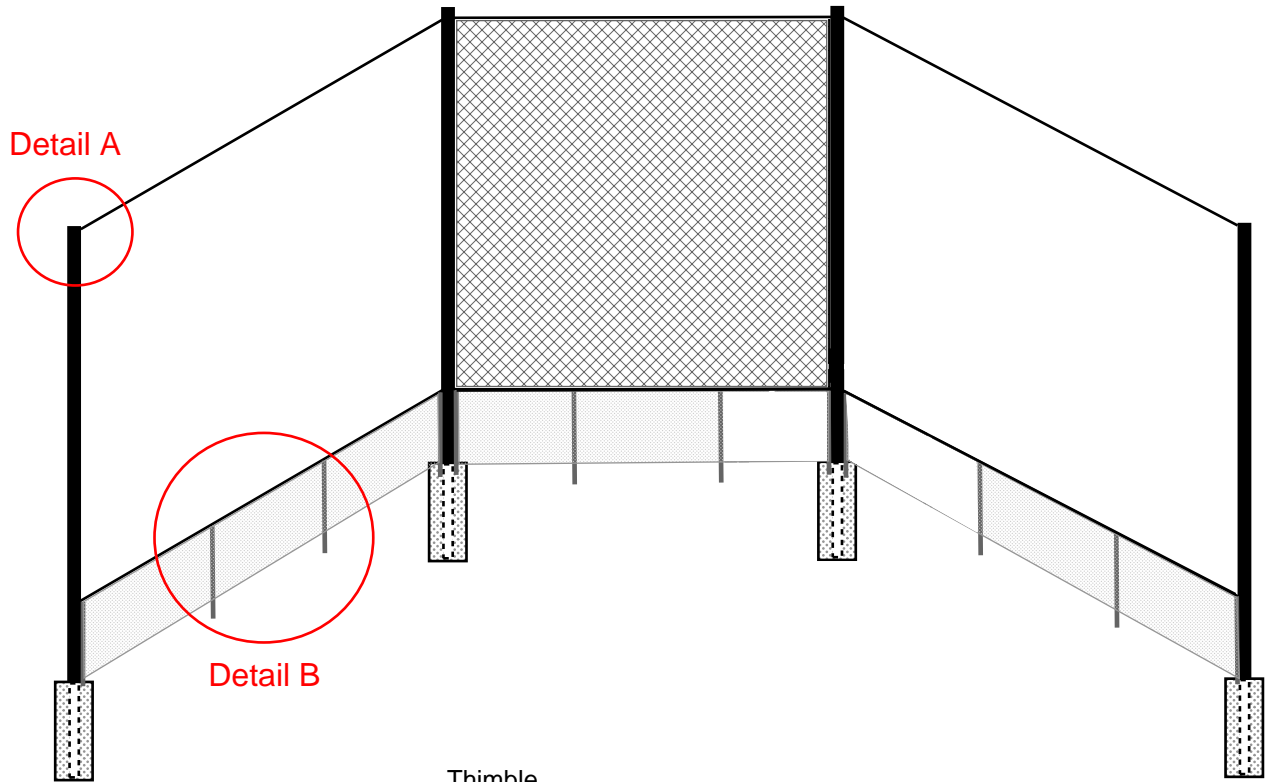

Designed for safety. Built for fun.

Detail A

Additional Notes:

- Features steel poles with Stealth Black paint
- Pole sizes & footing based on soil conditions & wind loads
- Fusion wall posts set 4' OC max
- Drawings not to scale

Designed for safety. Built for fun.

Side View

#1 - 3/4" Severe Weather AWPA compliant Treated Sheathing

- Primed & Painted with extreme conditions exterior paint.

#2 - 3" High Impact Foam

- Density: 1.50 pcf
- Impression Load: 25% 75-85, 65% 128-145 Support Factor 65/25 1.7mm
- Rebound %: 40-48%
- Tear Resistance: 1.5 - 2.5 lbs/in
- Static Fatigue: <35% % Loss @ 25% ILD

#4 Zeus Clip

- Attached with 1" Galvanized Screw to Plywood
- Overlaps UNISTRUT between posts

#5 UNISTRUT

- 1 5/8" x 13/16" Slotted Standard
- 2 UNISTRUT's per pad

#6 - 2 Hole Pipe Strap

- Attached to UNISTRUT w/ Galvanized Bolt and Nut

#7 - Windscreen

- Privascreen windscreen can be hung from the back of system to conceal hardware.

Designed for safety. Built for fun.

Designed for safety. Built for fun.

Scarlet Red

Black*

Navy*

True Blue