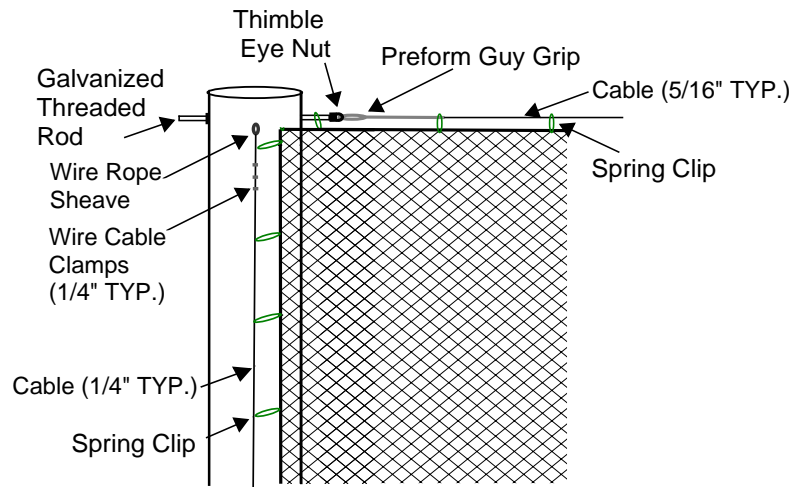

Designed for safety. Built for fun.

Detail A

Additional Notes:

- Features steel poles with Stealth Black paint
- Pole sizes & footing based on soil conditions & wind loads
- Fusion wall posts set 4' OC max
- Drawings not to scale

Designed for safety. Built for fun.

Side View

#1 - 3/4" Severe Weather AWPA compliant Treated Sheathing

- Primed & Painted with extreme conditions exterior paint.

#2 - 3" High Impact Foam

- Density: 1.50 pcf
- Impression Load: 25% 75-85, 65% 128-145 Support Factor 65/25 1.7mm
- Rebound %: 40-48%
- Tear Resistance: 1.5 - 2.5 lbs/in
- Static Fatigue: <35% % Loss @ 25% ILD

#4 Zeus Clip

- Attached with 1" Galvanized Screw to Plywood
- Overlaps UNISTRUT between posts

#5 UNISTRUT

- 1 5/8" x 13/16" Slotted Standard
- 2 UNISTRUT's per pad

#6 - 2 Hole Pipe Strap

- Attached to UNISTRUT w/ Galvanized Bolt and Nut