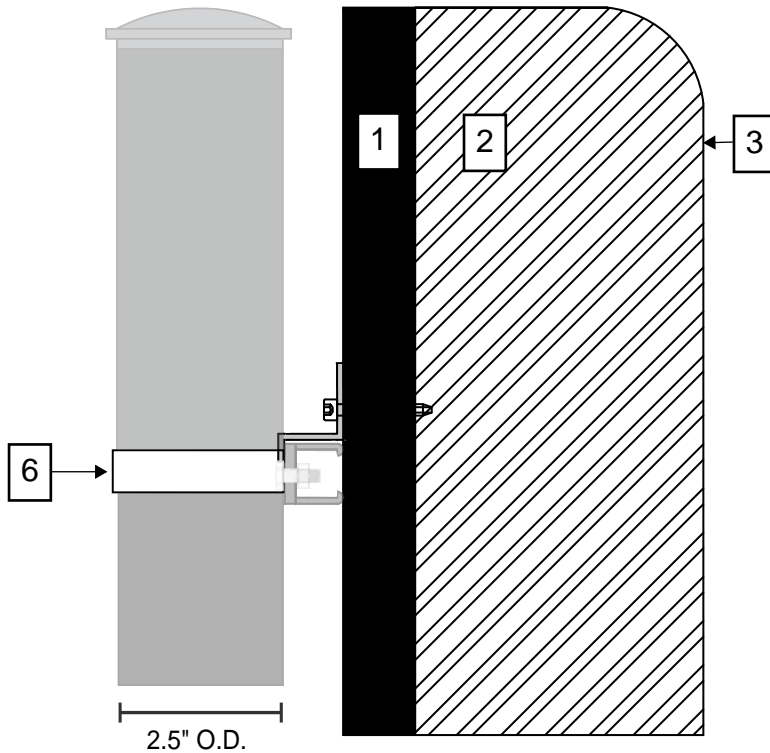

Designed for safety. Built for fun.

Detail A

Additional Notes:

- Features steel poles with Stealth Black paint
- Pole sizes & footing based on soil conditions & wind loads
- Fusion wall posts set 4' OC max
- Drawings not to scale

Designed for safety. Built for fun.

Side View

#1 - 3/4" Severe Weather AWPA compliant Treated Sheathing

- Primed & Painted with extreme conditions exterior paint.

#2 - 3" High Impact Foam

- Density: 1.50 pcf
- Impression Load: 25% 75-85, 65% 128-145 Support Factor 65/25 1.7mm
- Rebound %: 40-48%
- Tear Resistance: 1.5 - 2.5 lbs/in
- Static Fatigue: <35% % Loss @ 25% ILD

#4 Zeus Clip

- Attached with 1" Galvanized Screw to Plywood
- Overlaps UNISTRUT between posts

#5 UNISTRUT

- 1 5/8" x 13/16" Slotted Standard
- 2 UNISTRUT's per pad

#6 - 2 Hole Pipe Strap

- Attached to UNISTRUT w/ Galvanized Bolt and Nut