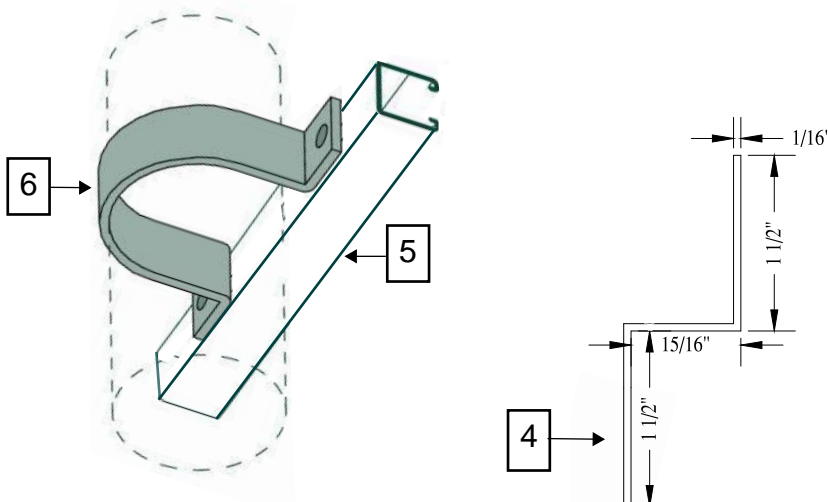

#7 - Windscreen

- Privascreen windscreen can be hung from the back of system to conceal hardware.