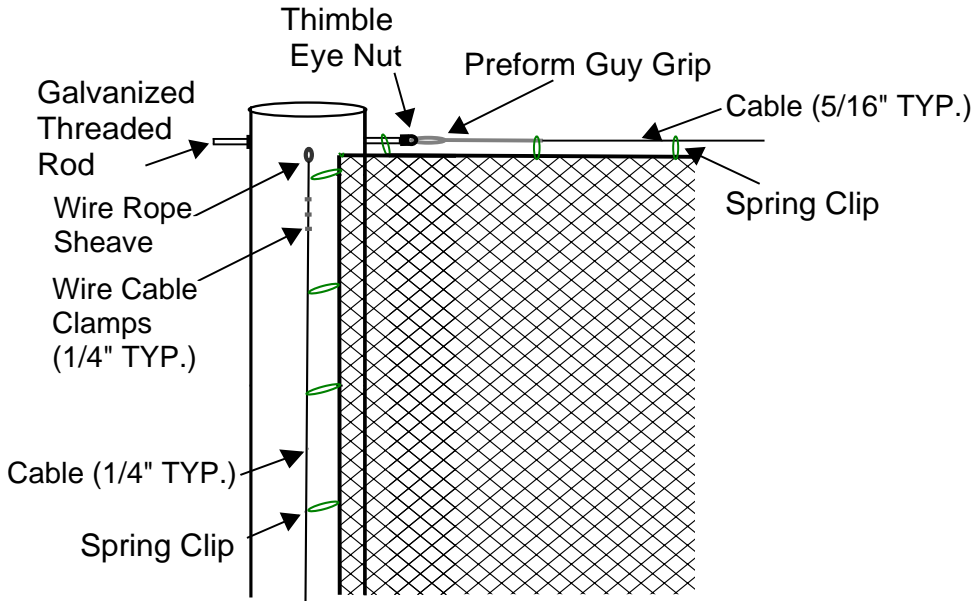

Designed for safety. Built for fun.

Detail A