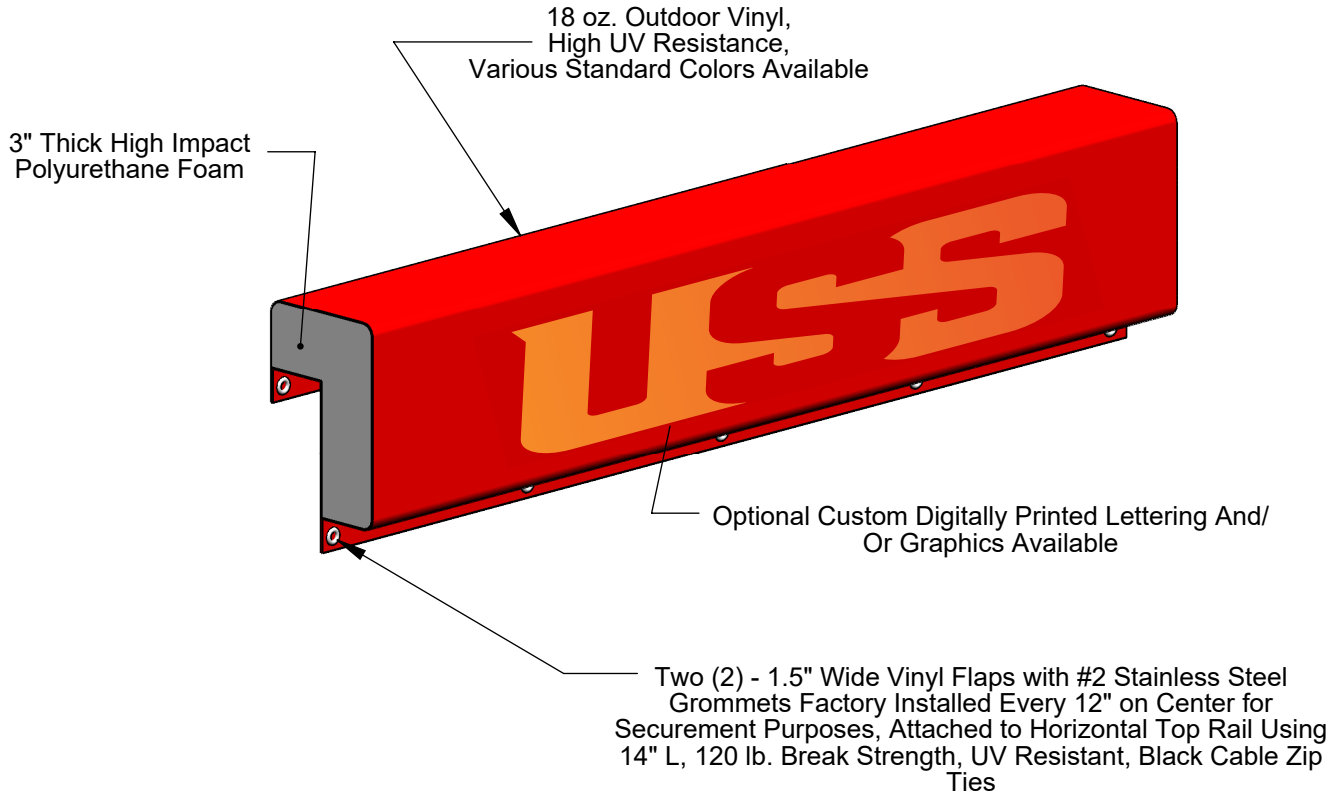

Designed for safety. Built for fun.

Note: The applicable chain link fence MUST be flush across the top to permit an appropriate top rail pad installation; vertical line posts CANNOT extend above the chain link fabric nor the horizontal top rail (if present). Failure to heed this requirement will prohibit a satisfactory product installation

Designed for safety. Built for fun.

Scarlet Red

Black* Navy* True Blue

Regal Blue Royal Blue* Carolina Blue

Marine Blue Forest Green Green*

Lime Green Purple Maroon

Burgundy Cardinal Red Red* Bright Pink Brown*

Tan* Orange* Tangerine Yellow* Charcoal Grey*

Grey* Steel Grey Light Grey White*

Padding Color Options