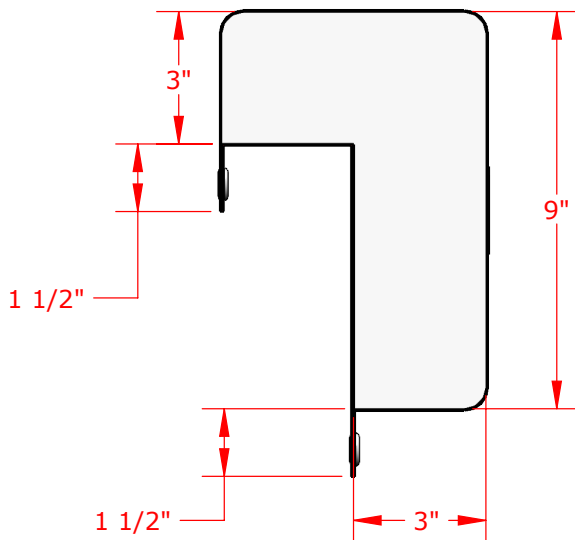

Designed for safety. Built for fun.

Note: The applicable chain link fence MUST be flush across the top to permit an appropriate top rail pad installation; vertical line posts CANNOT extend above the chain link fabric nor the horizontal top rail (if present). Failure to heed this requirement will prohibit a satisfactory product installation