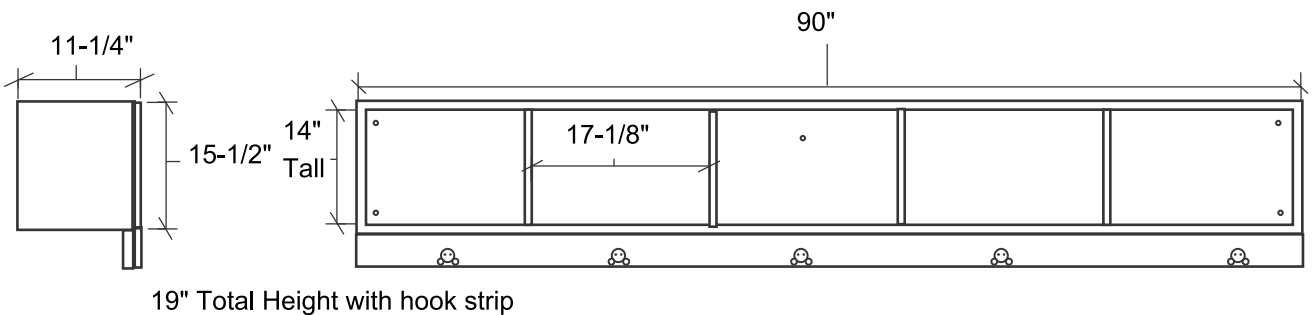

Proprietary Notice

Information within this document is the property of PYT Sports Inc. Any reproduction, in part or as a whole, without the written permission of PYT Sports Inc. is strictly prohibited

Painted With Two Coats OF Exterior Enamel Paint
Mounting Styles Available For: Concrete Block, Wood Or Fence Dugouts
No Assembly Required
Each Order Includes One Can of "Touch Up" Paint For Post Installation

Premier Storage Rack - 5 Helmet