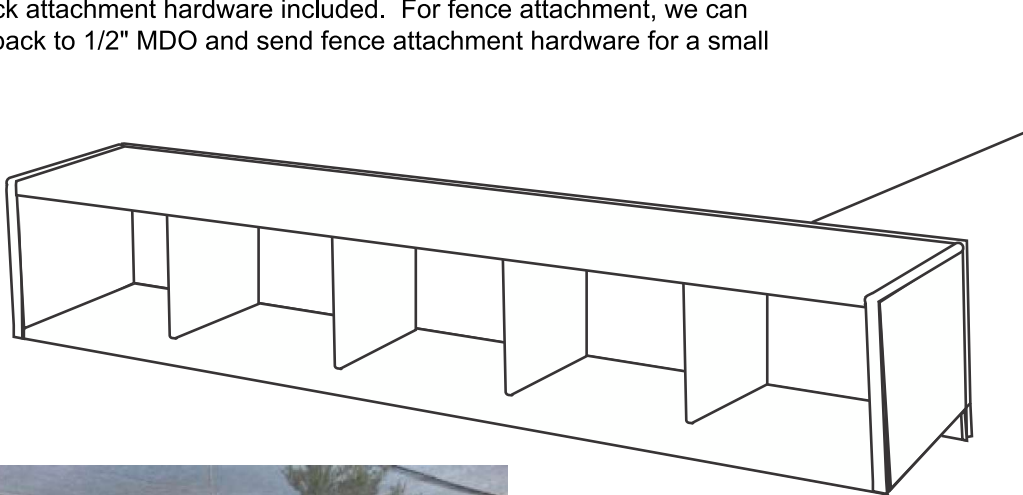

Designed for safety. Built for fun.

5 Premier Rack

* Images not to scale

Entire product (except back panel) is made with a 3/4" MDO signboard material. Concrete block attachment hardware included. For fence attachment, we can upgrade the back to 1/2" MDO and send fence attachment hardware for a small upcharge.

1/4" Exterior Plywood Back

Painted in any Color that Sherwin Williams makes or provide PMS (Pantone) color and we can match as close as possible. As an option, we can paint the back of the helmet rack portion in a secondary color (no extra charge)