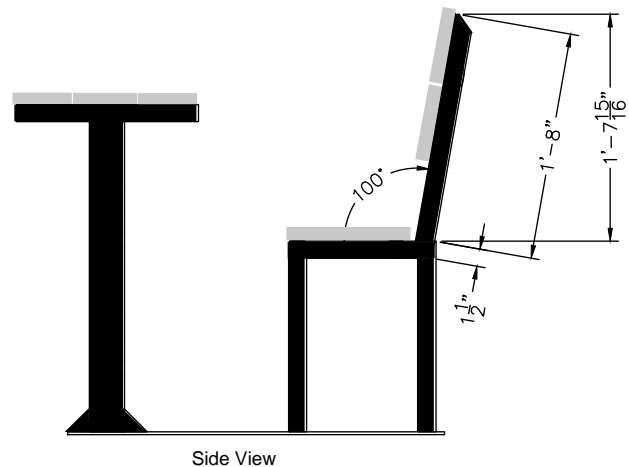

Designed for safety. Built for fun.

Notes:

- 1-1/2" square tube frame. Fully assembled.
- Composite decking seat, backrest & table top.
- Multiple bench lengths available.
- Bolt frame to ground.
- Frame color: TBD
- Composite decking color: TBD