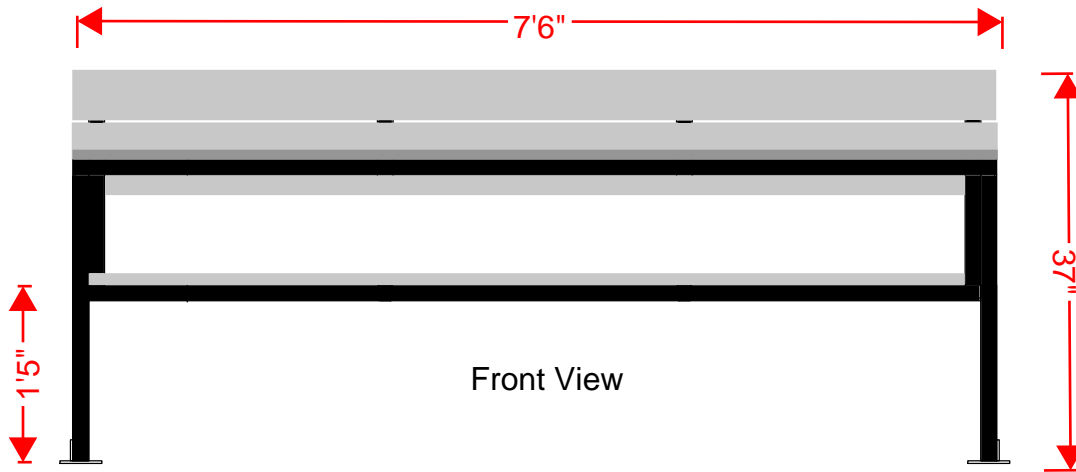

Designed for safety. Built for fun.

Notes:

- 1-1/2" square tube frame. Fully assembled.
- Composite decking seat, backrest & table top.
- Multiple bench lengths available.
- Bolt frame to ground.
- Frame color: TBD
- Composite decking color: TBD