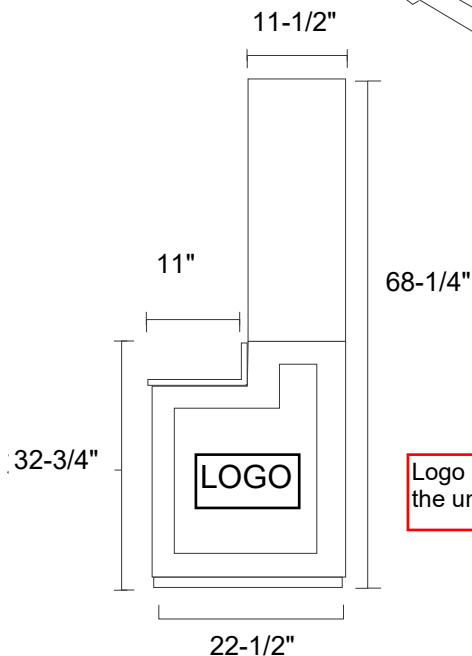

Designed for safety. Built for fun.

THE SERGEANT MAJOR

IMAGES NOT TO SCALE

Made Entirely with MDO (Medium Density Overlay Signboard Material)

Painted in any color that Sherwin Williams makes. Or provide PMS (Pantone) color and we can match as close as possible. As an option, we can "two-tone" the unit by painting the back of the helmet rack portion in a secondary color (no extra cost).