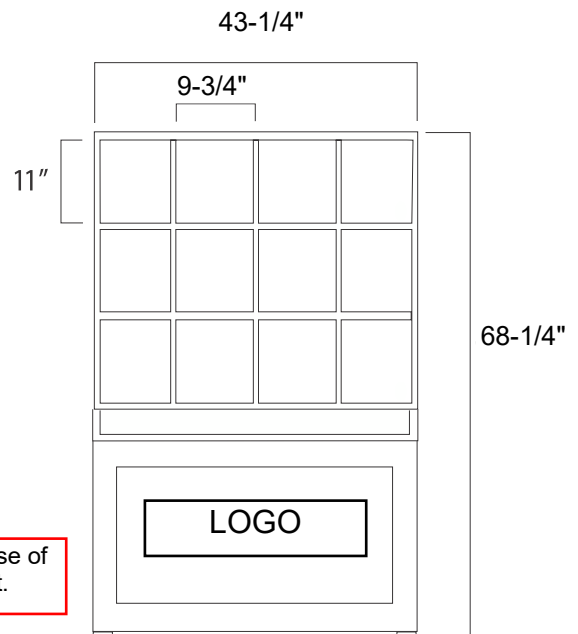

Proprietary Notice

Information within this document is the property of PYTSports.net. Any reproduction, in part or as a whole, without the written permission of PYTSports.net is strictly prohibited.

Painted With Two Coats Of Exterior Enamel Paint
Mounting Styles Available For: Concrete Block, Wood Or Fence Dugouts
No Assembly Required
Each Order Includes One Can of "Touch Up" Paint For Post Installation

Sergeant Major Helmet/Bat Combo