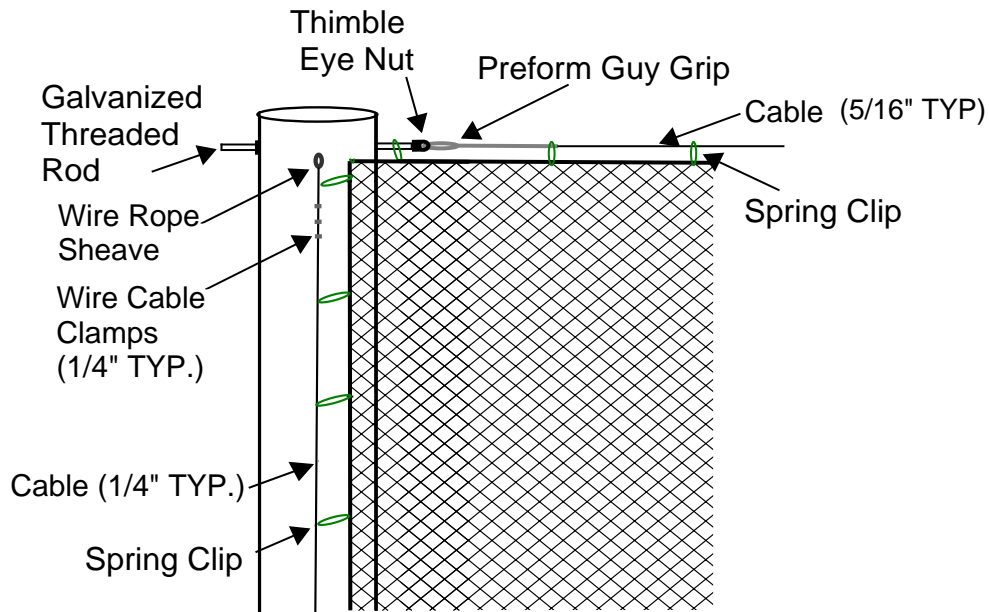

Designed for safety. Built for fun.

Detail A