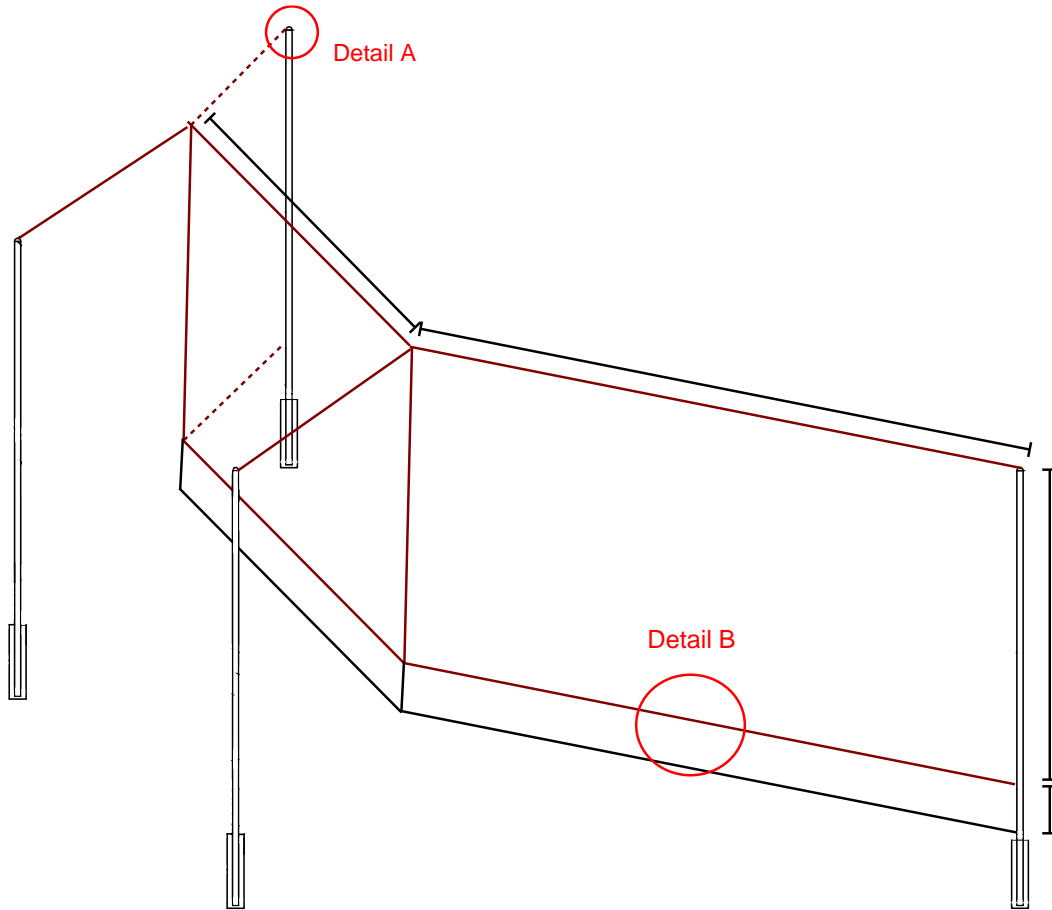

Designed for safety. Built for fun.

Additional Notes:

- Features steel poles with Stealth Black paint
- Pole sizes & footing based on soil conditions & wind loads
- Fence below installed by others
- Drawings not to scale