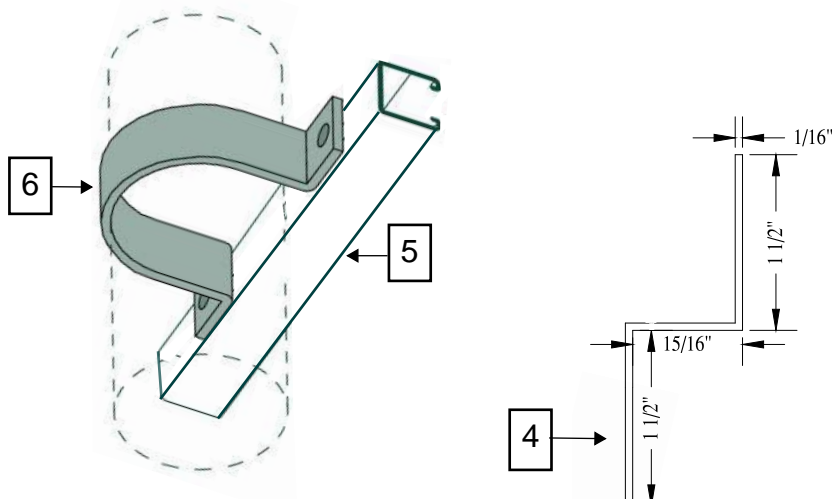

#7 - Windscreen

- Privascreen windscreen can be hung from the back of system to conceal hardware.