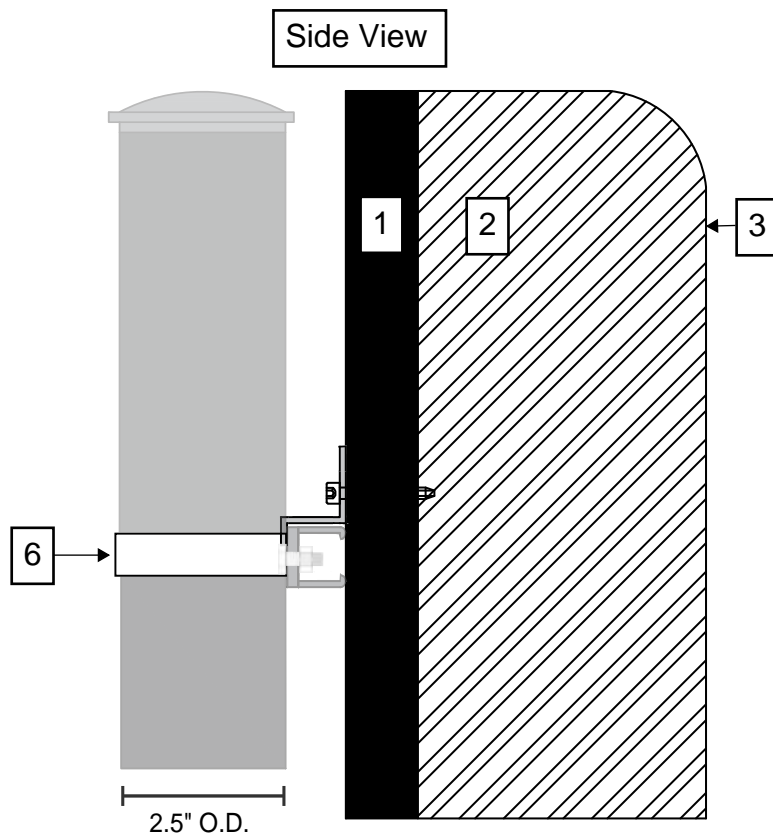

*Designed for safety. Built for fun.*

**Additional Notes:**

- Features steel poles with Stealth Black paint
- Pole sizes & footing based on soil conditions & wind loads
- Fusion wall posts set 4' OC max
- Drawings not to scale

**Detail A**

*Designed for safety. Built for fun.*

**#1 - 3/4" Severe Weather AWPA compliant Treated Sheathing**

- Primed & Painted with extreme conditions exterior paint.

**#2 - 3" High Impact Foam**

- Density: 1.50 pcf o
- Impression Load: 25% 75-85, 65% 128-145 Support Factor 65/25 1.7mm
- Rebound %: 40-48%
- Tear Resistance: 1.5 - 2.5 lbs/in
- Static Fatigue: <35% % Loss @ 25% ILD

**#4 Zeus Clip**

- Attached with 1" Galvanized Screw to Plywood
- Overlaps UNISTRUT between posts

**#5 UNISTRUT**

- 1 5/8" x 13/16" Slotted Standard
- 2 UNISTRUT's per pad

**#6 - 2 Hole Pipe Strap**

- Attached to UNISTRUT w/ Galvanized Bolt and Nut