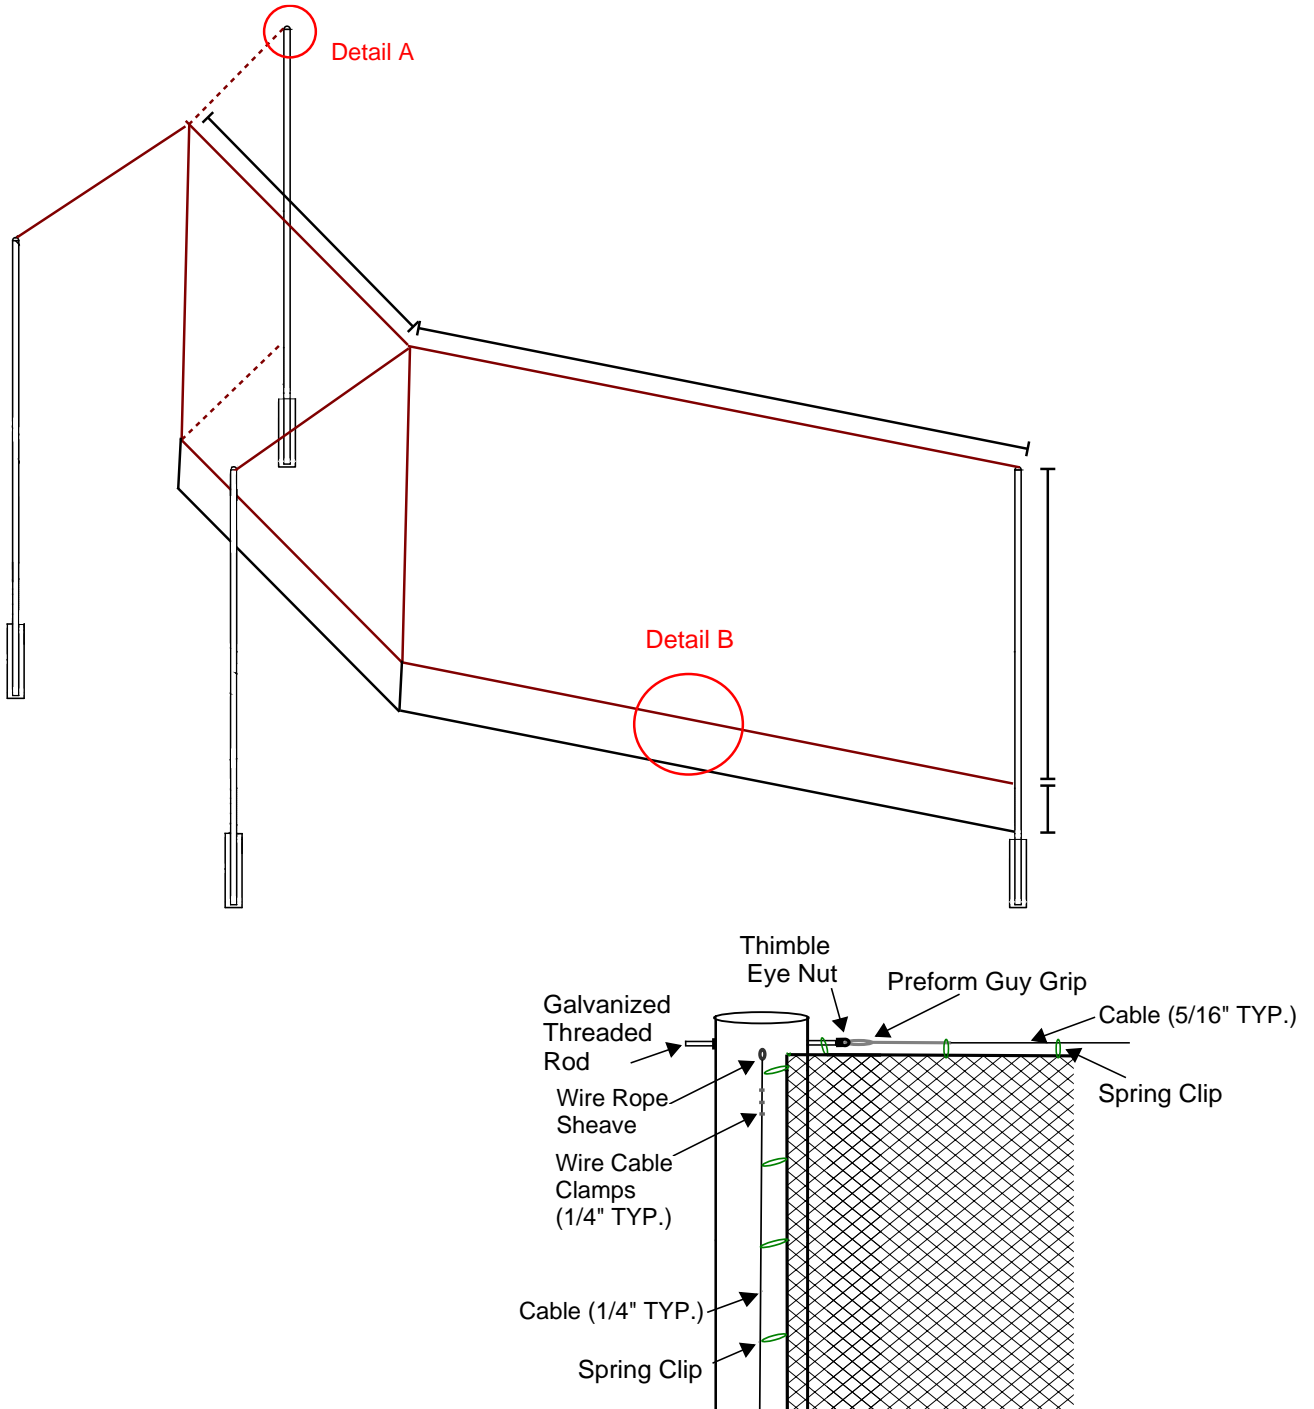

*Designed for safety. Built for fun.*

**Additional Notes:**

- Features steel poles with Stealth Black paint
- Pole sizes & footing based on soil conditions & wind loads
- Fusion wall posts set 4' OC max
- Drawings not to scale

**Detail A**

*Designed for safety. Built for fun.*

**#1 - 3/4" Severe Weather AWPA compliant Treated Sheathing**

- Primed & Painted with extreme conditions exterior paint.

**#2 - 3" High Impact Foam**

- Density: 1.50 pcf o
- Impression Load: 25% 75-85, 65% 128-145 Support Factor 65/25 1.7mm
- Rebound %: 40-48%
- Tear Resistance: 1.5 - 2.5 lbs/in
- Static Fatigue: <35% % Loss @ 25% ILD

**#3 - Advantage MVP Vinyl**

- 18.5oz/ sq yd
- 3000+ hour UV resistance
- Emboss: Course Matte
- Construction: 9 x 9, 1000 x 1000 Denier
- Tongue Tear: 100 x 100 lbs / 1"
- Grab Tensile: 375 x 375 lbs / 1"
- Adhesion: 26lbs / 2"
- Meets CAL117-2013 Flammability Test
- Abrasion: 1000 Cycles
- Rot, Mildew & Fungus Resistant
- Available in 18 Color Choices

**#4 Zeus Clip**

- Attached with 1" Galvanized Screw to Plywood
- Overlaps UNISTRUT between posts

**#5 UNISTRUT**

- 1 5/8" x 13/16" Slotted Standard
- 2 UNISTRUT's per pad

**#6 - 2 Hole Pipe Strap**

- Attached to UNISTRUT w/ Galvanized Bolt and Nut