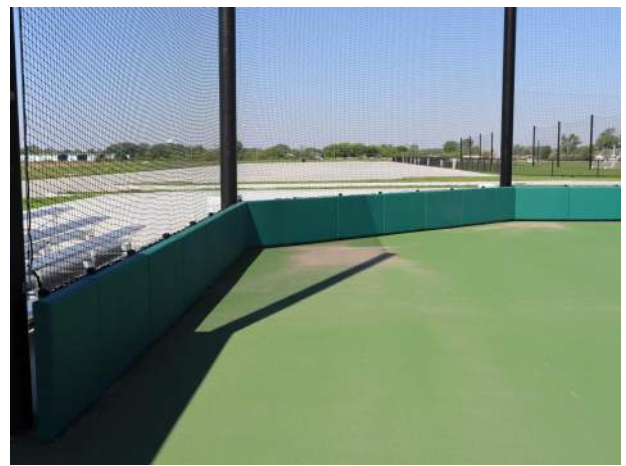

Designed for safety. Built for fun.

Detail B