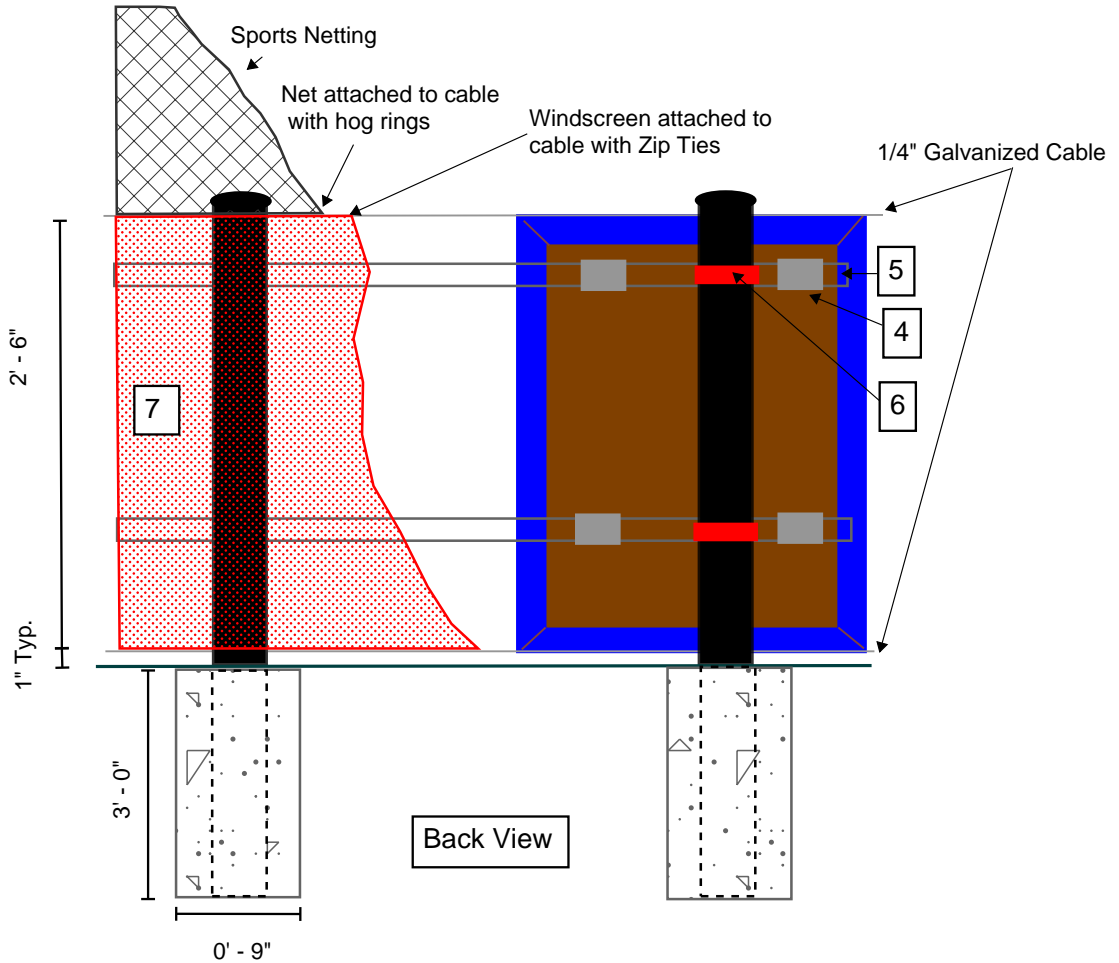

*Designed for safety. Built for fun.*

**Additional Notes:**

- Features steel poles with Stealth Black paint
- Pole sizes & footing based on soil conditions & wind loads
- Fusion wall posts set 4' OC max
- Drawings not to scale

**#4 Zeus Clip**

- Attached with 1" Galvanized Screw to Plywood
- Overlaps UNISTRUT between posts

**#5 UNISTRUT**

- 1 5/8" x 13/16" Slotted Standard
- 2 UNISTRUT's per pad

**#6 - 2 Hole Pipe Strap**

- Attached to UNISTRUT w/ Galvanized Bolt and Nut

**#7 - Windscreen**

- Privascreen windscreen can be hung from the back of system to conceal hardware.

*Designed for safety. Built for fun.*

**Detail B**

*Designed for safety. Built for fun.*

Scarlet Red

Black\* Navy\* True Blue