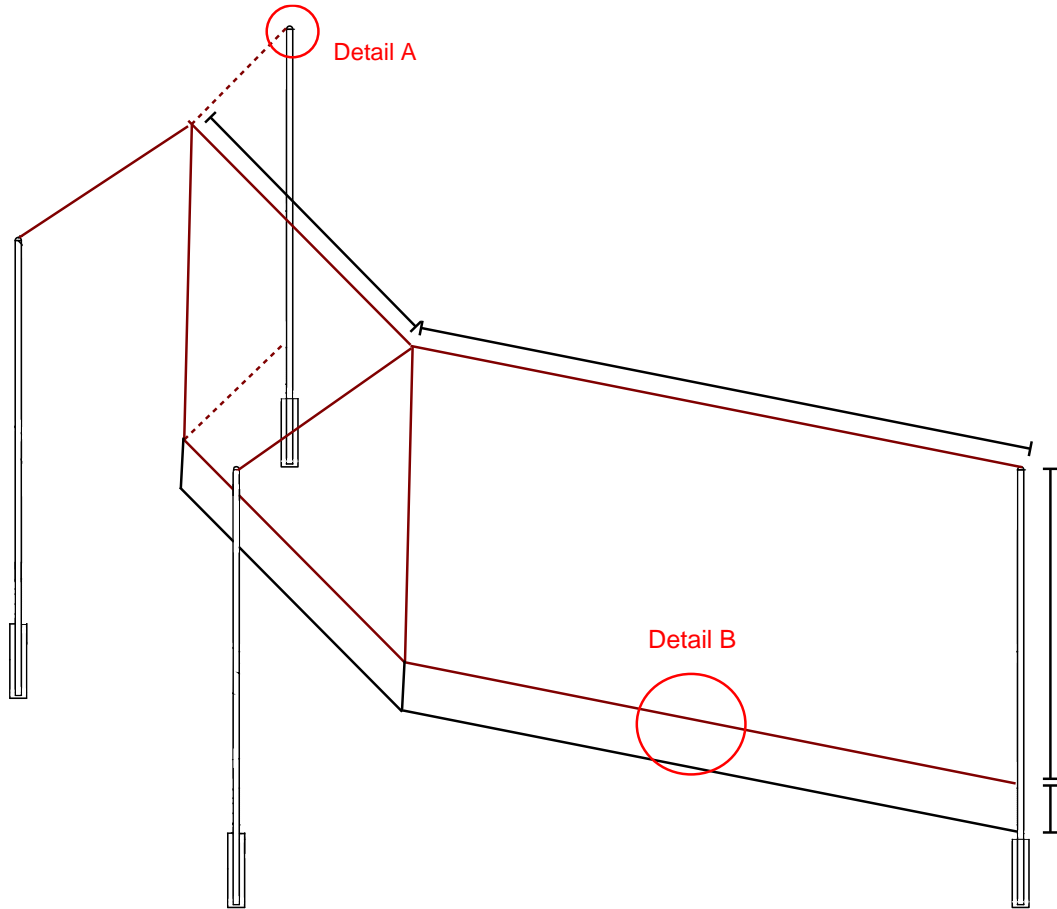

Designed for safety. Built for fun.

Additional Notes:

- Features steel poles with Stealth Black paint
- Pole sizes & footing based on soil conditions & wind loads
- Wall below installed by others
- Drawings not to scale

Tie Back Net Backstop System with Wall Below

Designed for safety. Built for fun.

Detail A

Detail B

Tie Back Net Backstop System with Wall Below