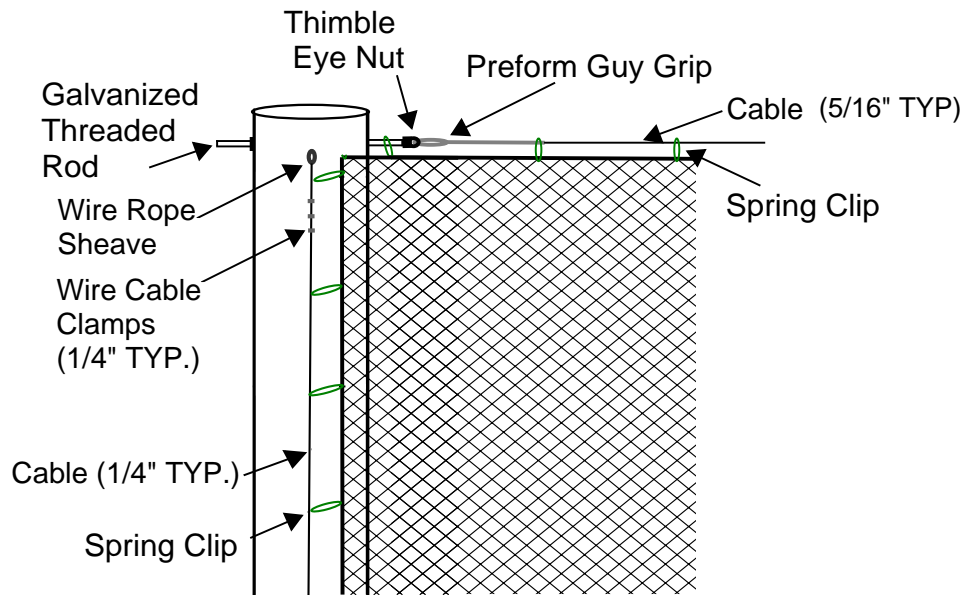

Designed for safety. Built for fun.

Additional Notes:

- Features steel poles with Stealth Black paint
- Pole sizes & footing based on soil conditions & wind loads
- Wall below installed by others
- Drawings not to scale

Tie Back Net Backstop System with Wall Below

Designed for safety. Built for fun.

Detail A

Detail B

Tie Back Net Backstop System with Wall Below