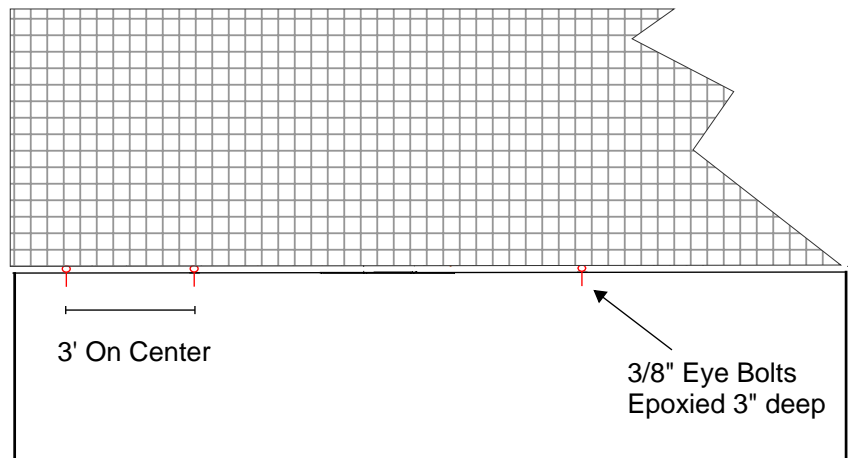

Detail B

Tie Back Net Backstop System with Wall Below