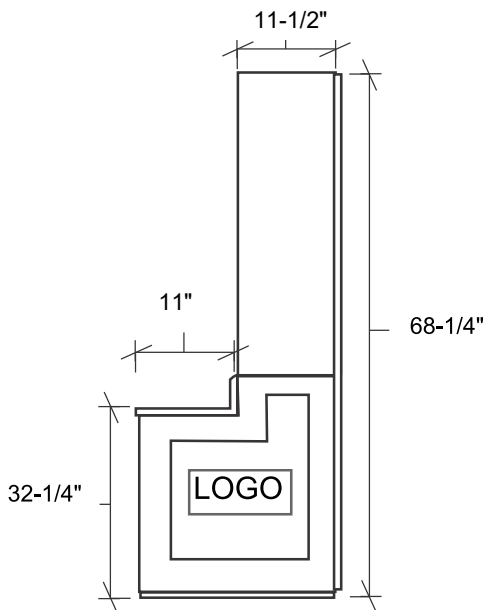

Designed for safety. Built for fun.

Trooper Helmet Bat Rack Combo

*Images not to scale

Made Entirely with MDO :
(Medium Density Overlay) Signboard Material

22-1/2" **Proprietary Notice**
Information within this document is the property of **PYT Sports Inc.**
Any reproduction, in part or as a whole,
without the written permission of **PYT Sports Inc.** is strictly prohibited

Painted With Two Coats Of Exterior Enamel Paint
Mounting Styles Available For: Concrete Block, Wood Or Fence Dugouts
No Assembly Required
Each Order Includes One Can of "Touch Up" Paint For Post Installation