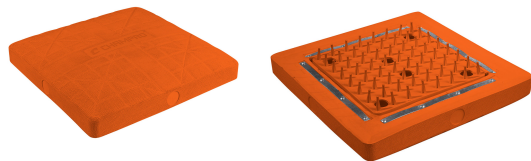

Champro Hall Orange Molded Base
Sold individually
B001POR - 15"x15"x3"

Brute-strength, pebble-embossed, UV-resistant, molded orange rubber pro-style base.
 Heavy-duty PU foam pad.
 Rust-resistant, powder-coated, triple reinforced welded steel anchor system & stanchion pan.
 Reinforced side walls are built for extreme use.
 Ground anchors & base plugs included.

Champro Molded Pro Style Bases (set of 3)
Sold as a set of 3
B001X - 15"x15"x3"

Pebble-embossed, UV-resistant molded rubber pro-style base.
 Heavy-duty PU foam pad.
 Reinforced side walls won't collapse even with extreme use.
 Rust-resistant, nickle-plated, triple reinforced steel anchor system & stanchion pan.
 Ground anchors & base plugs included.

Champro Pro Style Orange Base
Sold Individually
B003 - 15"x15"x3"

Pebble-embossed, UV-resistant molded rubber pro-style base.
 Heavy-duty PU foam pad.
 Reinforced side walls won't collapse even with extreme use.
 Rust-resistant, nickle-plated, triple reinforced steel anchor system & stanchion pan.
 Ground anchors & base plugs included.

Designed for safety. Built for fun.

**Champro In-Ground Double 1st Base
 B004**

Orange/white base with all-rubber construction enhances safety.
 Tough pebble embossed, US-resistant top prevents metal spikes from slipping.
 Pillar construction provides stability & horizontal flexibility.
 Steel double anchor system & rubber base plugs included.