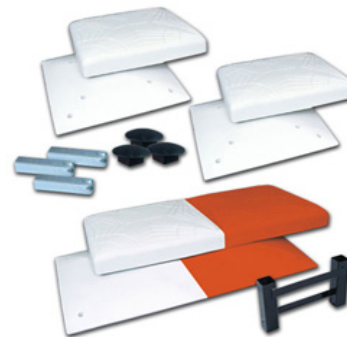

**Champro Dislodging Base Set
Sold as a set
B072S**

Set includes 2 dislodging bases & 1 dislodging double first base.
Official 15"x15" size to meet Little League requirements.
Heavy-duty all-rubber pad
Steel double anchor system
2 plugs included.