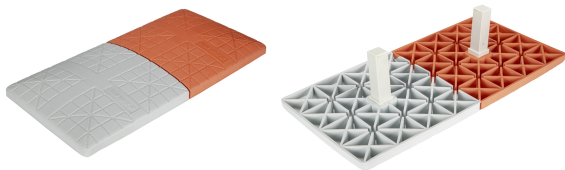

Designed for safety. Built for fun.

Champro "Hall" Molded Bases
Sold as a set of 3
B001PW2 - 18"x18"x3"
B001PW1 - 15"x15"x3"

Brute-strength, pebble embossed, UV-resistant, molded white rubber pro-style base.
 Heavy-duty PU foam pad.
 Rust-resistant, powder-coated, triple reinforced welded steel anchor system & stanchion pan.
 Reinforced side walls are built for extreme use.
 Ground anchors & base plugs included.

Champro Hall Orange Molded Base
Sold individually
B001POR - 15"x15"x3"

Brute-strength, pebble-embossed, UV-resistant, molded orange rubber pro-style base.
 Heavy-duty PU foam pad.
 Rust-resistant, powder-coated, triple reinforced welded steel anchor system & stanchion pan.
 Reinforced side walls are built for extreme use.
 Ground anchors & base plugs included.

Champro Molded Pro Style Bases (set of 3)
Sold as a set of 3
B001X - 15"x15"x3"

Pebble-embossed, UV-resistant molded rubber pro-style base.
 Heavy-duty PU foam pad.
 Reinforced side walls won't collapse even with extreme use.
 Rust-resistant, nickle-plated, triple reinforced steel anchor system & stanchion pan.
 Ground anchors & base plugs included.

Designed for safety. Built for fun.

**Champro In-Ground Double 1st Base
 B004**

Orange/white base with all-rubber construction enhances safety.
 Tough pebble embossed, US-resistant top prevents metal spikes from slipping.
 Pillar construction provides stability & horizontal flexibility.
 Steel double anchor system & rubber base plugs included.