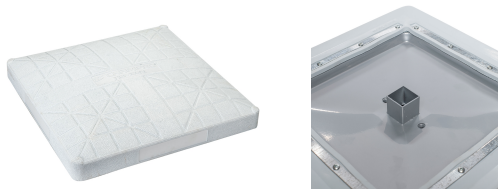

Designed for safety. Built for fun.

Champro "Hall" Molded Bases
Sold as a set of 3
B001PW2 - 18"x18"x3"
B001PW1 - 15"x15"x3"

Brute-strength, pebble embossed, UV-resistant, molded white rubber pro-style base.
 Heavy-duty PU foam pad.
 Rust-resistant, powder-coated, triple reinforced welded steel anchor system & stanchion pan.
 Reinforced side walls are built for extreme use.
 Ground anchors & base plugs included.

Champro Hall Orange Molded Base
Sold individually
B001POR - 15"x15"x3"

Brute-strength, pebble-embossed, UV-resistant, molded orange rubber pro-style base.
 Heavy-duty PU foam pad.
 Rust-resistant, powder-coated, triple reinforced welded steel anchor system & stanchion pan.
 Reinforced side walls are built for extreme use.
 Ground anchors & base plugs included.

Champro Molded Pro Style Bases (set of 3)
Sold as a set of 3
B001X - 15"x15"x3"

Pebble-embossed, UV-resistant molded rubber pro-style base.
 Heavy-duty PU foam pad.
 Reinforced side walls won't collapse even with extreme use.
 Rust-resistant, nickle-plated, triple reinforced steel anchor system & stanchion pan.
 Ground anchors & base plugs included.

Designed for safety. Built for fun.

**Champro In-Ground Double 1st Base
 B004**

Orange/white base with all-rubber construction enhances safety.
 Tough pebble embossed, US-resistant top prevents metal spikes from slipping.
 Pillar construction provides stability & horizontal flexibility.
 Steel double anchor system & rubber base plugs included.