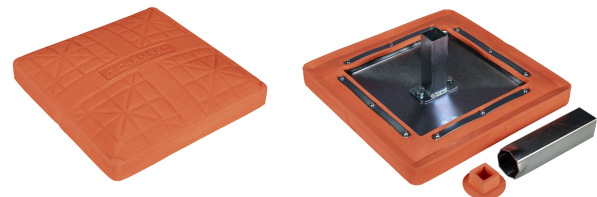

Designed for safety. Built for fun.

Champro "Hall" Molded Bases
Sold as a set of 3
B001PW2 - 18"x18"x3"
B001PW1 - 15"x15"x3"

Brute-strength, pebble embossed, UV-resistant, molded white rubber pro-style base.
 Heavy-duty PU foam pad.
 Rust-resistant, powder-coated, triple reinforced welded steel anchor system & stanchion pan.
 Reinforced side walls are built for extreme use.
 Ground anchors & base plugs included.

Champro Hall Orange Molded Base
Sold individually
B001POR - 15"x15"x3"

Brute-strength, pebble-embossed, UV-resistant, molded orange rubber pro-style base.
 Heavy-duty PU foam pad.
 Rust-resistant, powder-coated, triple reinforced welded steel anchor system & stanchion pan.
 Reinforced side walls are built for extreme use.
 Ground anchors & base plugs included.

Champro Molded Pro Style Bases (set of 3)
Sold as a set of 3
B001X - 15"x15"x3"

Pebble-embossed, UV-resistant molded rubber pro-style base.
 Heavy-duty PU foam pad.
 Reinforced side walls won't collapse even with extreme use.
 Rust-resistant, nickle-plated, triple reinforced steel anchor system & stanchion pan.
 Ground anchors & base plugs included.

Designed for safety. Built for fun.

**Champro In-Ground Double 1st Base
 B004**

Orange/white base with all-rubber construction enhances safety.
 Tough pebble embossed, US-resistant top prevents metal spikes from slipping.
 Pillar construction provides stability & horizontal flexibility.
 Steel double anchor system & rubber base plugs included.