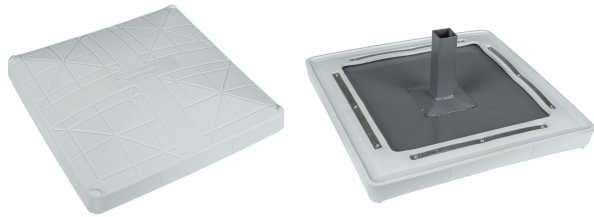

Designed for safety. Built for fun.

Champro "Hall" Molded Bases
Sold as a set of 3
B001PW2 - 18"x18"x3"
B001PW1 - 15"x15"x3"

Brute-strength, pebble embossed, UV-resistant, molded white rubber pro-style base.
 Heavy-duty PU foam pad.
 Rust-resistant, powder-coated, triple reinforced welded steel anchor system & stanchion pan.
 Reinforced side walls are built for extreme use.
 Ground anchors & base plugs included.

Champro Hall Orange Molded Base
Sold individually
B001POR - 15"x15"x3"

Brute-strength, pebble-embossed, UV-resistant, molded orange rubber pro-style base.
 Heavy-duty PU foam pad.
 Rust-resistant, powder-coated, triple reinforced welded steel anchor system & stanchion pan.
 Reinforced side walls are built for extreme use.
 Ground anchors & base plugs included.

Champro Molded Pro Style Bases (set of 3)
Sold as a set of 3
B001X - 15"x15"x3"

Pebble-embossed, UV-resistant molded rubber pro-style base.
 Heavy-duty PU foam pad.
 Reinforced side walls won't collapse even with extreme use.
 Rust-resistant, nickle-plated, triple reinforced steel anchor system & stanchion pan.
 Ground anchors & base plugs included.

Designed for safety. Built for fun.

**Champro In-Ground Double 1st Base
 B004**

Orange/white base with all-rubber construction enhances safety.
 Tough pebble embossed, US-resistant top prevents metal spikes from slipping.
 Pillar construction provides stability & horizontal flexibility.
 Steel double anchor system & rubber base plugs included.