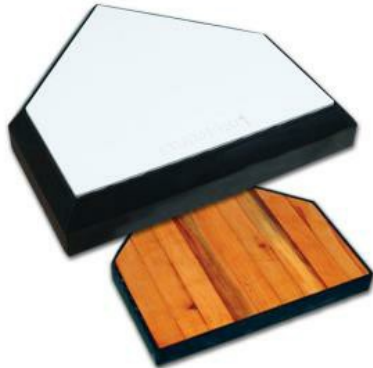

Designed for safety. Built for fun.

Inground Home Plate with Solid Wood Bottom B035R

FEATURES

- Official size
- Moisture resistant solid wood construction is designed for professional use
- Extra durable UV resistant rubber shell

Inground Home Plate with Wood Bottom B035W

FEATURES

- Official size
- Constructed so plate can be buried for permanent installation
- All-rubber construction makes this the safest, most durable plate available
- UV resistant rubber won't break down from prolonged exposure to sunlight
- Wooden bottom

Inground Home Plate with Waffle Bottom B035W

FEATURES

- Official size
- Constructed so plate can be buried for permanent installation
- All-rubber construction makes this the safest, most durable plate available
- UV resistant rubber won't break down from prolonged exposure to sunlight
- Waffle bottom

Pro Style Home Plate with Hollywood Style Anchor System B030I

FEATURES

- Official size
- Tough molded rubber with beveled black border
- Fits same ground anchor as B001X Hollywood style base
- Includes all hardware for assembly plus anchor & base plug