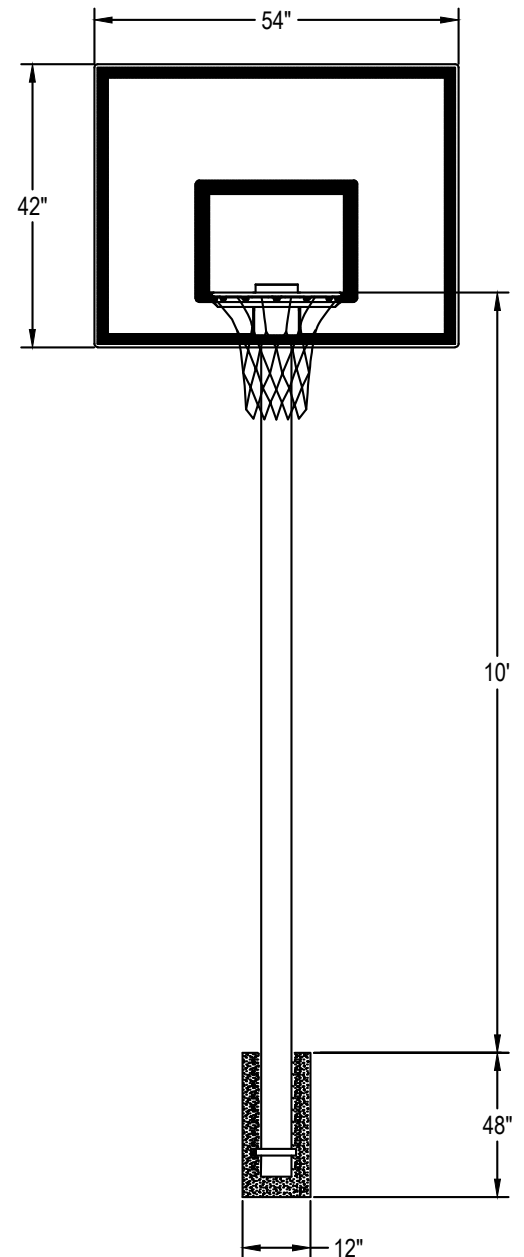

Designed for safety. Built for fun.

PR70 package includes...Heavy duty 4.5" OD hot dipped galvanized steel pipe with 48" safe play area, heavy 1-5/8" support braces, 48" in ground bury pole (25 year limited warranty). Rectangular 42" x 54" backboard made of unbreakable bulletproof clear polycarbonate and extruded aluminum framework with white shooter's square and border (Lifetime limited warranty); Outdoor flex goal designed to withstand playground abuse (1 year limited warranty).

PR70 4.5" Poly Basketball System