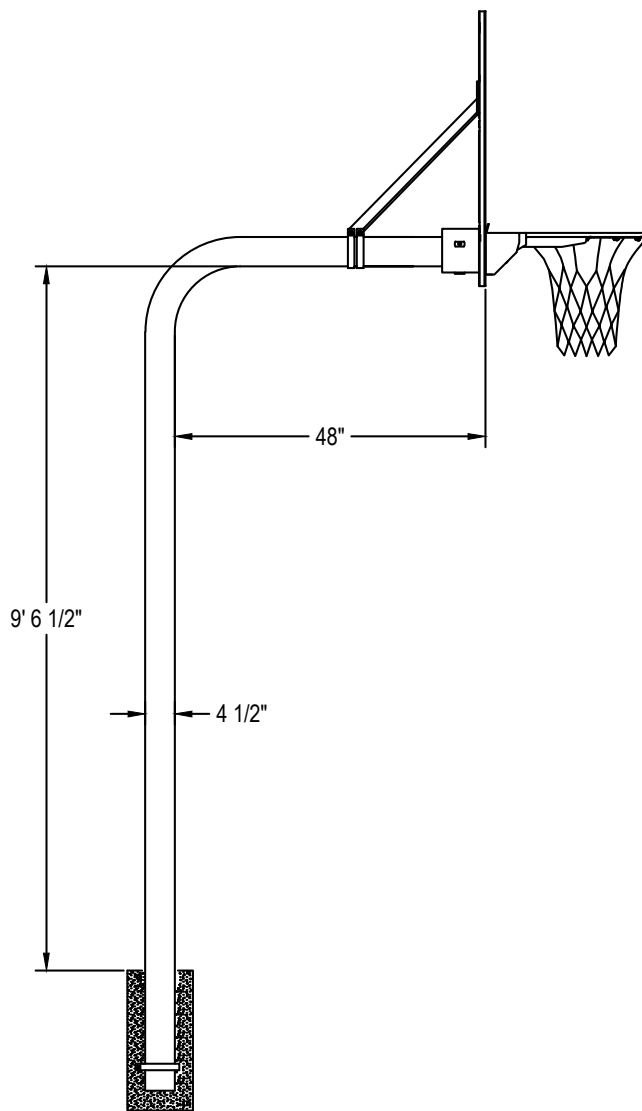

Designed for safety. Built for fun.

PR70 package includes...Heavy duty 4.5" OD hot dipped galvanized steel pipe with 48" safe play area, heavy 1-5/8" support braces, 48" in ground bury pole (25 year limited warranty). Rectangular 42" x 54" backboard made of unbreakable bulletproof clear polycarbonate and extruded aluminum framework with white shooter's square and border (Lifetime limited warranty); Outdoor flex goal designed to withstand playground abuse (1 year limited warranty).

PR70 4.5" Poly Basketball System