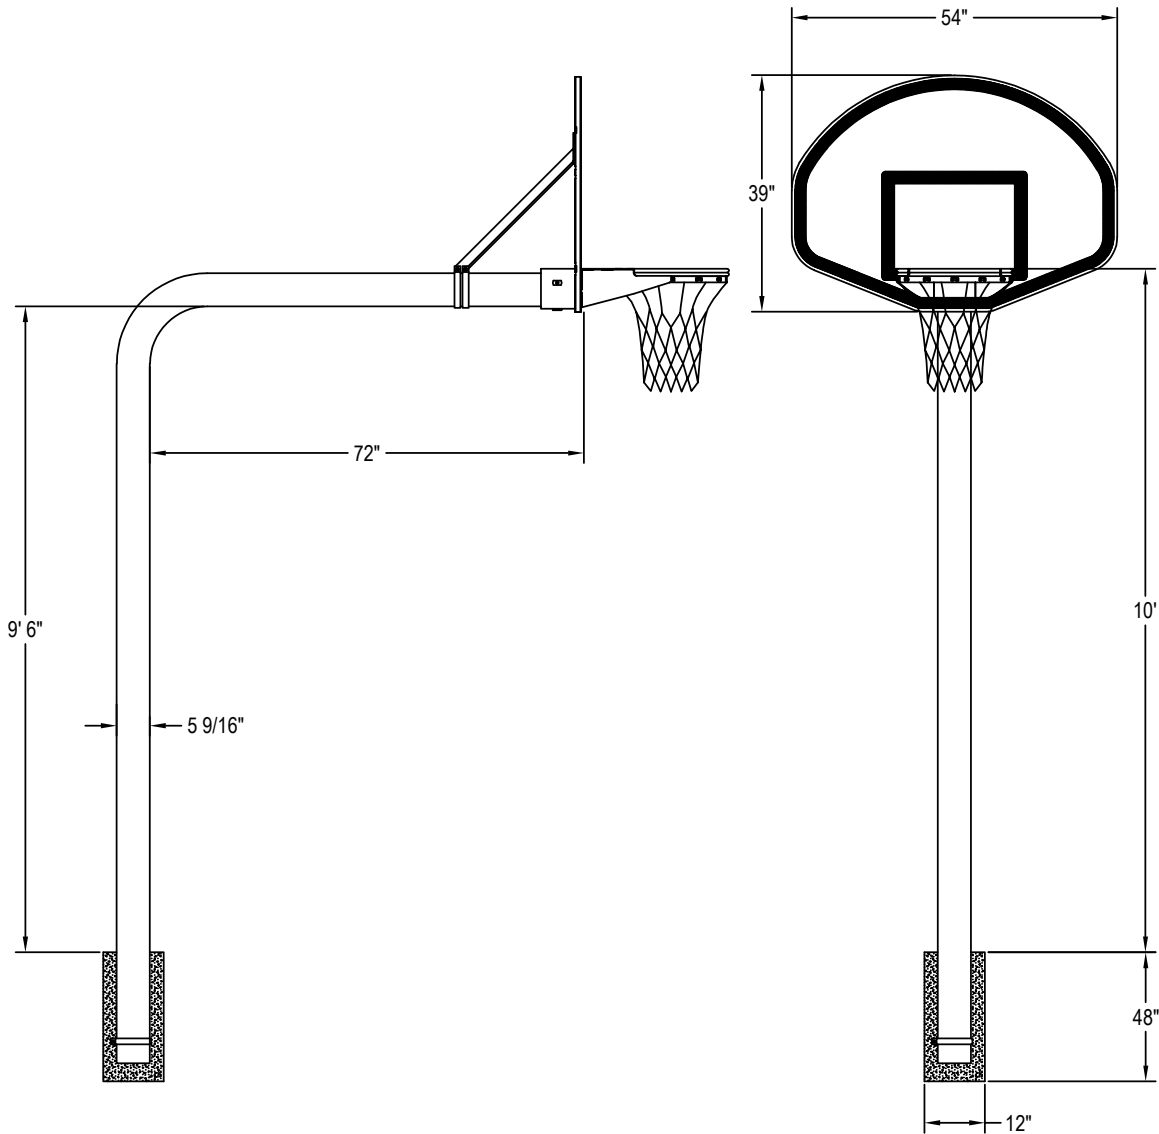

*Designed for safety. Built for fun.*

PR76 package includes: Mega-Duty 5-9/16" OD hot dip galvanized steel pipe with 72" safe play area, heavy duty 1-5/8" backboard braces, 48" in-ground bury ; Fan-shaped 39"x54" backboard with heavy-duty mounting support structure, 12ga. steel skin, white powder coated finish (10-year limited warranty); Ultimate playground goal with double 5/8" steel rim, No-Fail netlocks to add strength and eliminate netlock breakage, 3/16" thick steel box-style backplate and rim supports, nylon net (included) but can accept chain net. Add additional pole padding for increased player safety.