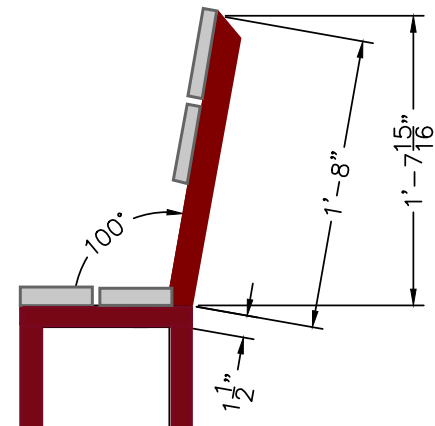

Designed for safety. Built for fun.

Backrest Dimensions

Notes:

- 1-1/2" square tube frame. Fully assembled.
- Composite decking seat, backrest & footrest on elevated bench.
- Benches can be elevated or standard bench height.
- Multiple bench lengths available.
- Bolt frame to concrete.
- Frame color: TBD
- Composite decking color: TBD