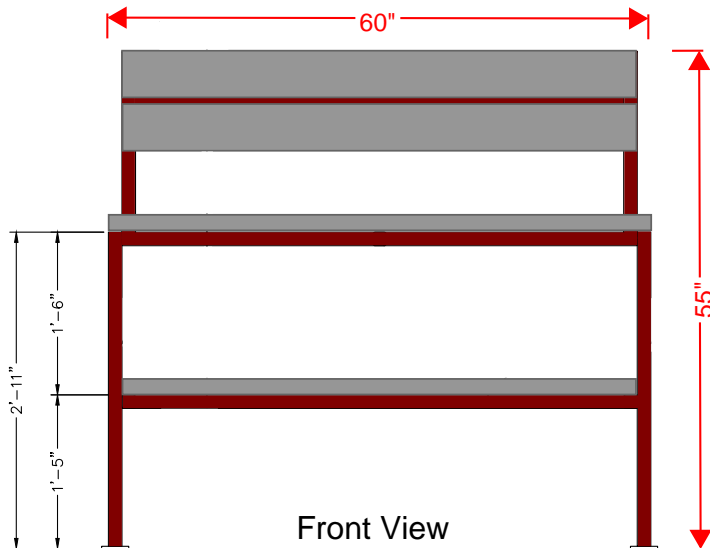

Designed for safety. Built for fun.

Backrest Dimensions

Notes:

- 1-1/2" square tube frame. Fully assembled.
- Composite decking seat, backrest & footrest on elevated bench.
- Benches can be elevated or standard bench height.
- Multiple bench lengths available.
- Bolt frame to concrete.
- Frame color: TBD
- Composite decking color: TBD