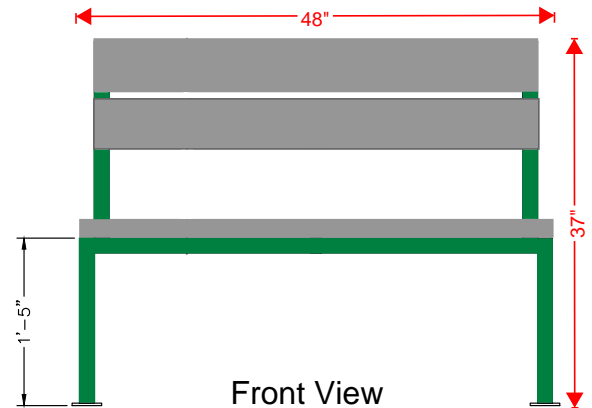

Designed for safety. Built for fun.

Backrest Dimensions

Notes:

- 1-1/2" square tube frame. Fully assembled.
- Composite decking seat, backrest & footrest on elevated bench.
- Benches can be elevated or standard bench height.
- Multiple bench lengths available.
- Bolt frame to concrete.
- Frame color: TBD
- Composite decking color: TBD