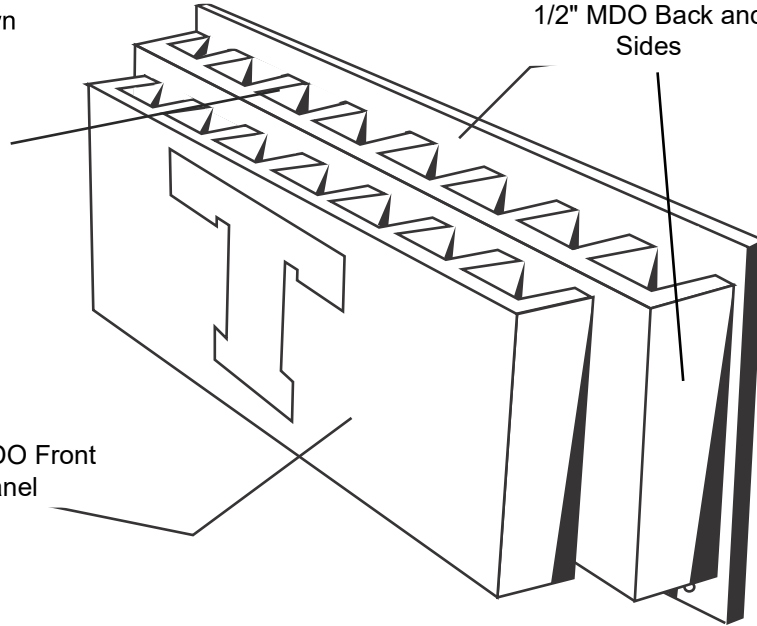

Designed for safety. Built for fun.

Vertical 13 Bat Rack

*Images not to scale

*Vertical 15 Bat Rack Shown

1/2" MDO Back and Sides

3/4" MDO Dividers

1/2" MDO Front Panel

Proprietary Notice
Information within this document is the property of **PYT Sports Inc.**
Any reproduction, in part or as a whole,
without the written permission of **PYT Sports Inc.** is strictly prohibited

Painted With Two Coats Of Exterior Enamel Paint
Mounting Styles Available For: Concrete Block, Wood Or Fence Dugouts
No Assembly Required
Each Order Includes One Can of "Touch Up" Paint For Post Installation