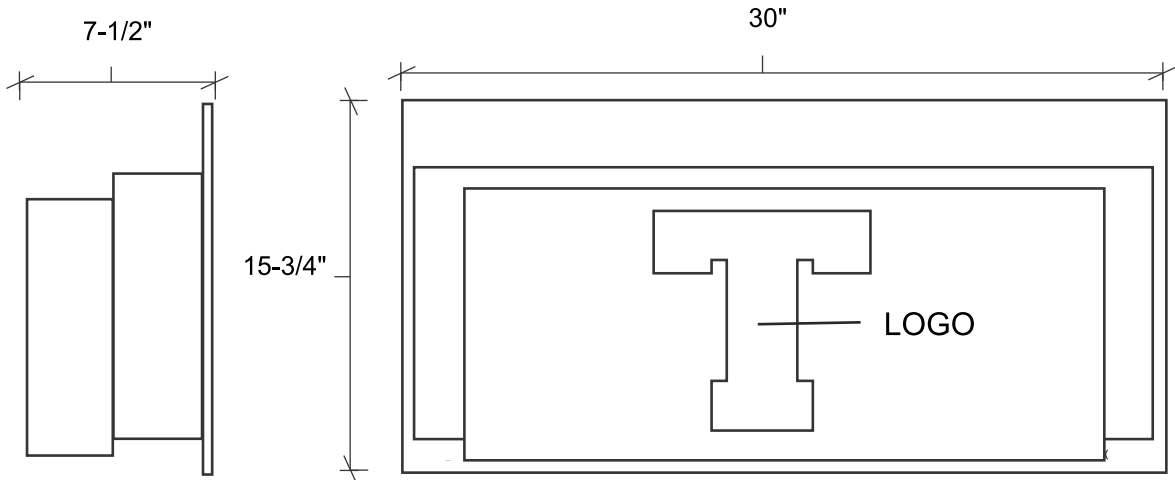

Designed for safety. Built for fun.

Vertical 13 Bat Rack

*Images not to scale

*Vertical 15 Bat Rack Shown

1/2" MDO Back and Sides

3/4" MDO Dividers

1/2" MDO Front Panel

Proprietary Notice
Information within this document is the property of **PYT Sports Inc.**
Any reproduction, in part or as a whole,
without the written permission of **PYT Sports Inc.** is strictly prohibited

Painted With Two Coats Of Exterior Enamel Paint
Mounting Styles Available For: Concrete Block, Wood Or Fence Dugouts
No Assembly Required
Each Order Includes One Can of "Touch Up" Paint For Post Installation