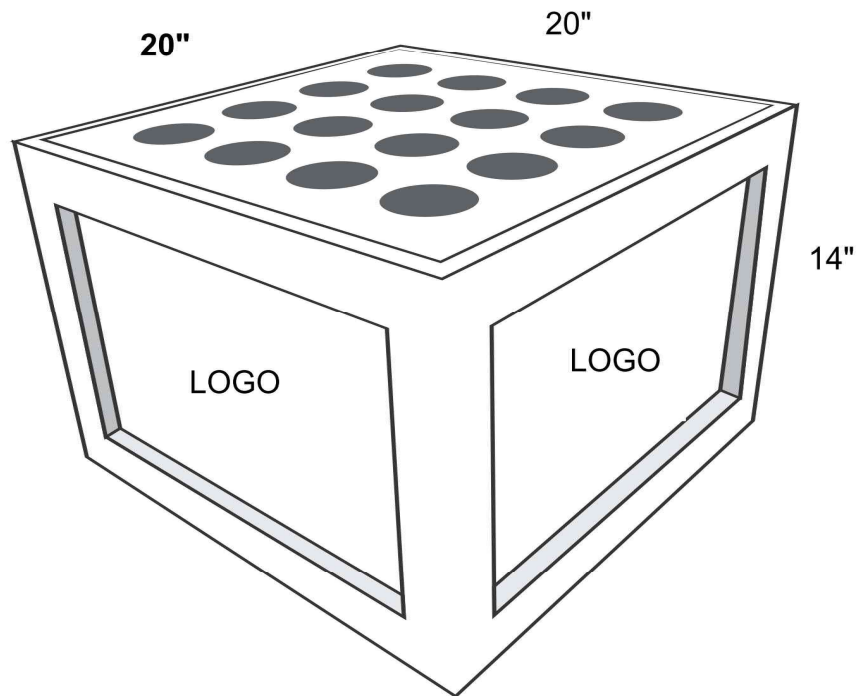

Designed for safety. Built for fun.

VIPER - 16 BATS/LACROSSE STICKS

Made entirely with MDO (Medium Density Overlay) exterior wood

Top and base painted in any color that Sherwin Williams makes. Logo on all four sides included.

Proprietary Notice

Information within this document is the property of PYT Sports Inc. Any reproduction, in part or as a whole, without the written permission of PYT Sports Inc. is strictly prohibited

Painted With Two Coats Of Exterior Enamel Paint
Mounting Styles Available For: Concrete Block, Wood Or Fence Dugouts
No Assembly Required
Each Order Includes One Can of "Touch Up" Paint For Post Installation